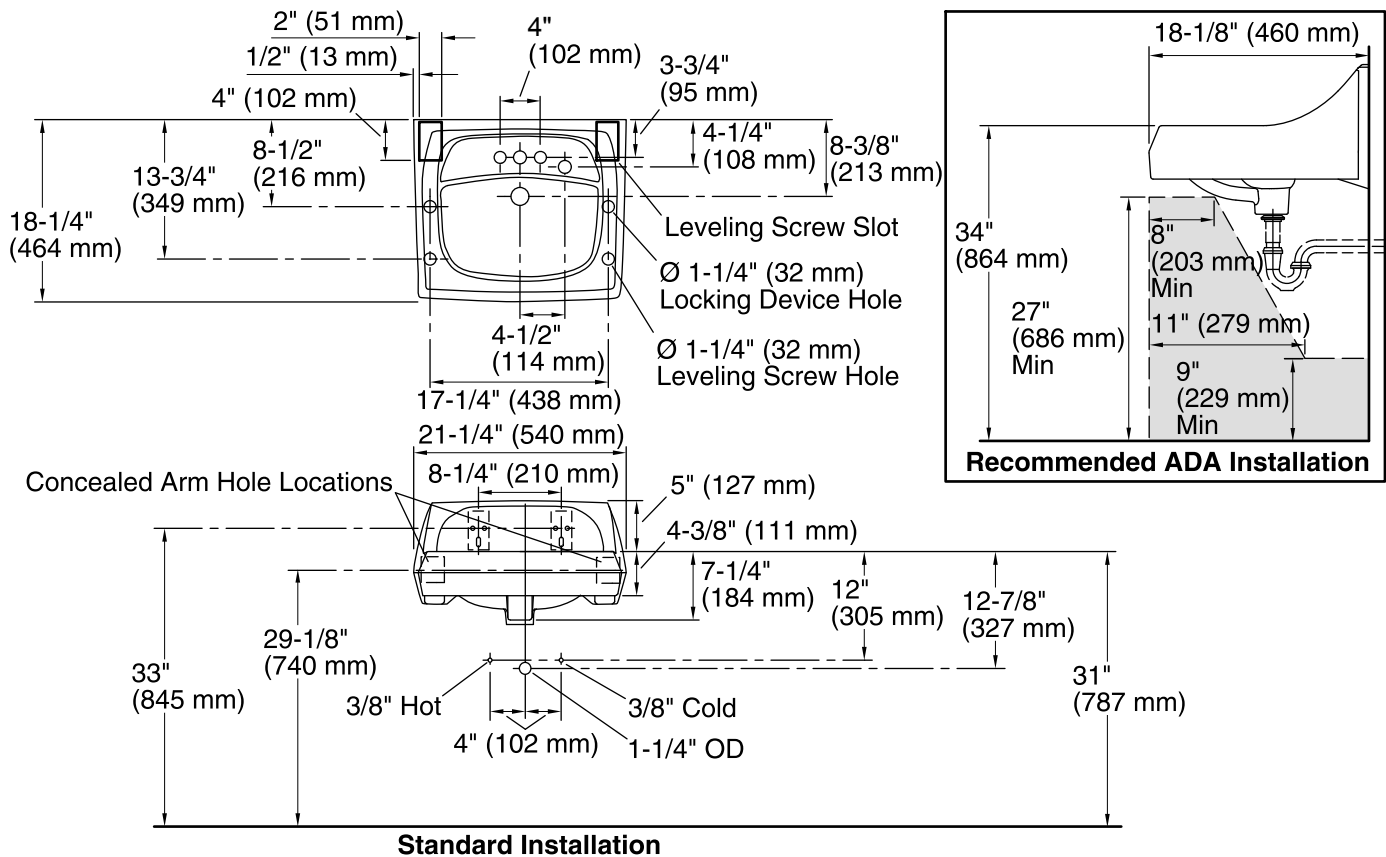

Technical Information

All product dimensions are nominal.

Bowl configuration:	Single
Installation:	Wall-mount
Bowl area (Only):	Length: 16" (406 mm) Width: 10" (254 mm) With overflow: Yes Water depth: 3-1/8" (79 mm)
Number of deck holes:	4
Faucet hole(s):	1-1/4" (32 mm)
Drain hole:	1-3/4" (44 mm)

Notes

Install this product according to the installation instructions.

ADA, OBC, CSA B651 compliant when installed to the specific requirements of these regulations.