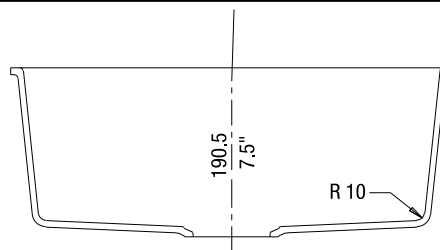

JOB INFORMATION

Job Name: _____

Contact: _____

Date Specified: _____

Specifier: _____

Contractor: _____

NOMINAL DIMENSIONS

Model 513428 shown

| OVERALL | CUT OUT SIZE | BOWL DEPTH | DRAIN |
|---------------|--|------------|--------|
| 20-3/4" x 18" | Template provided with approximate 1/8" reveal | 7-1/2" | 3-1/2" |

DXF cutout templates available on our website.