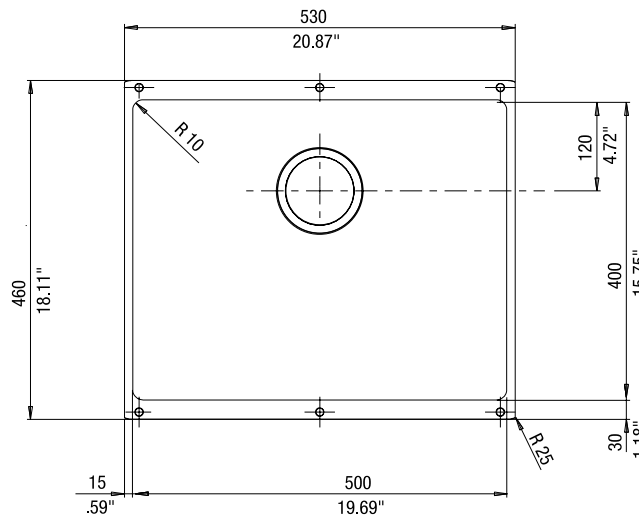

JOB INFORMATION

Job Name: _____

Contact: _____

Date Specified: _____

Specifier: _____

Contractor: _____

NOMINAL DIMENSIONS

Model 513428 shown

| OVERALL | CUT OUT SIZE | BOWL DEPTH | DRAIN |
|---------------|--|------------|--------|
| 20-3/4" x 18" | Template provided with approximate 1/8" reveal | 7-1/2" | 3-1/2" |

DXF cutout templates available on our website.