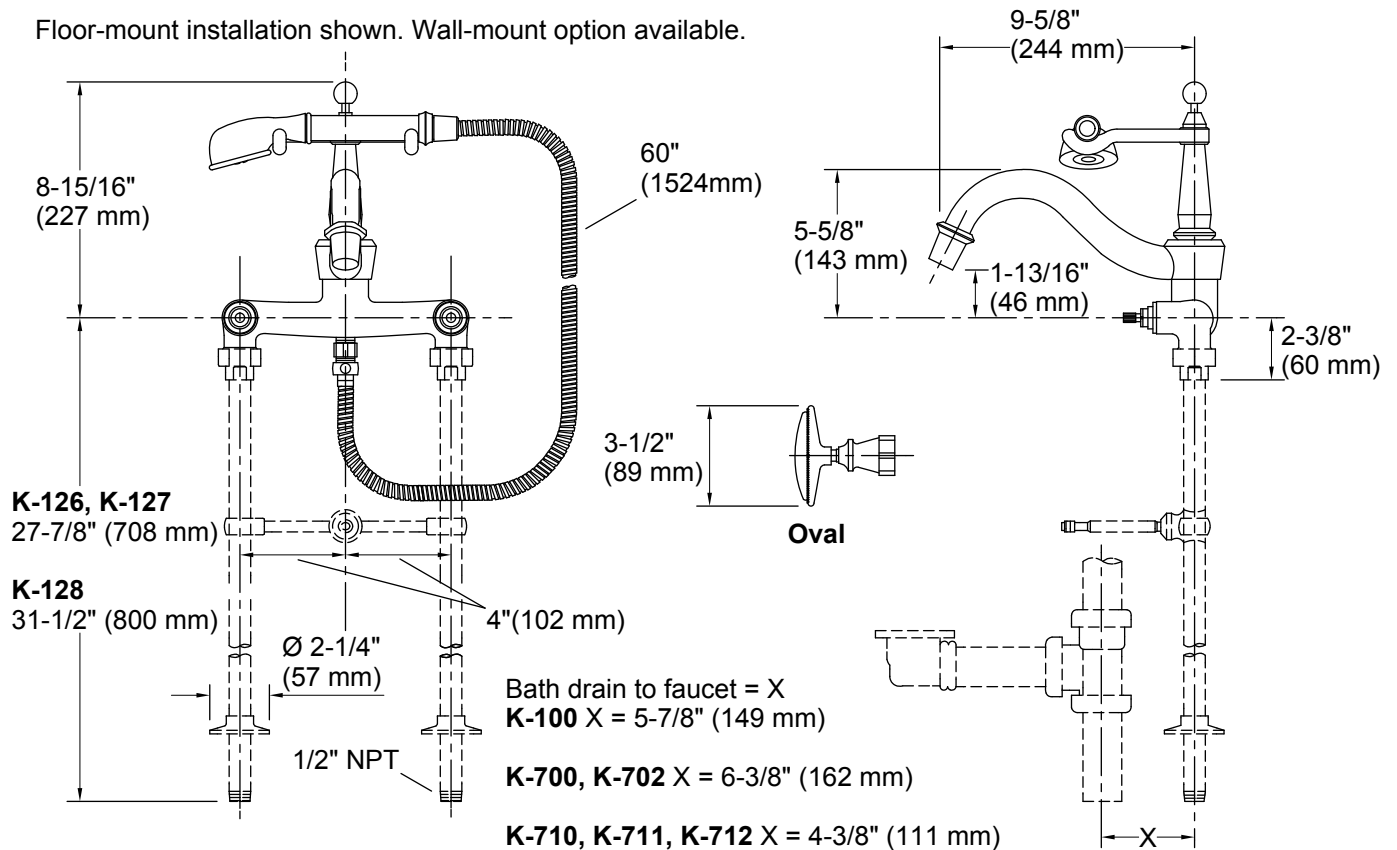

Features

- Two oval handles allows for both volume and temperature control
- 2.0 gpm (gallons per minute) traditional handshower.
- 1/2" (13 mm) quarter-turn washerless ceramic disk valves.
- Diverter spout: 9-5/8" (244 mm) reach inlet to outlet.
- Height base: 1-13/16" (46 mm) base to outlet.
- Traditional handshower with 60" (1524 mm) hose.
- Premium Metal Construction
- Floor Or Wall-Mount installation
- Deck-mount bath faucet
- KOHLER ceramic disc valves exceed industry longevity standards two times for a lifetime of durable performance
- Solid brass construction for durability and reliability
- KOHLER finishes resist corrosion and tarnishing, exceeding industry durability standards two times
- Completes Antique design solution
- Requires K-101 wall-mount adapter kit or K-126, K-127, or K-128 Antique riser tubes, and K-264 ceramic oval handle insets (sold separately).

Installation

- Bath- or deck-mount.

Required Products/Accessories

- K-126 Riser Tubes
- or
- K-101 Wall-mount Adapter Kit
- or
- K-264 Bath Handle Insets
- or
- K-127 Riser Tubes
- or
- K-264-BR Bath Handle Insets
- or
- K-264-FL Bath Handle Insets
- or
- K-264-PH Bath Handle Insets
- or
- K-264-WF Bath Handle Insets

Technical Information

All product dimensions are nominal.

Handshower:

Rated maximum flow: 2 gal/min (7.6 l/min)

Notes

Install this product according to the installation guide.