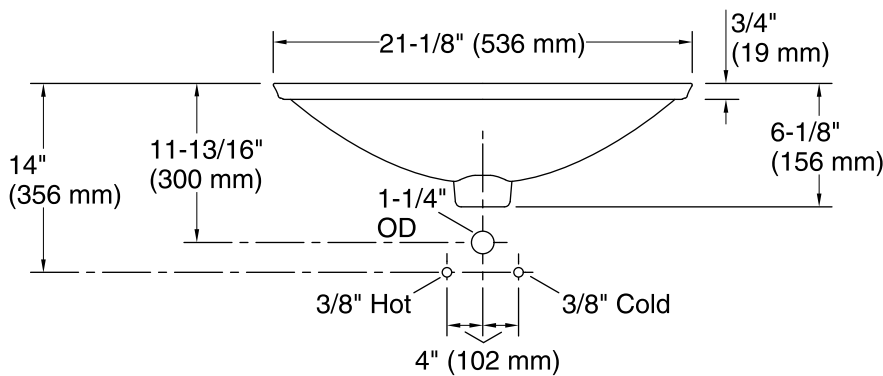

Recommended ADA Installation

Standard Installation

Technical Information

All product dimensions are nominal.

- Bowl configuration: Single
- Installation: Drop-in
- Bowl area (Only): Length: 21-1/8" (536 mm)
Width: 14-9/16" (370 mm)
Bowl depth: 4-1/8" (105 mm)
Water depth: 4-1/8" (105 mm)
- Template: 1242828, required, included