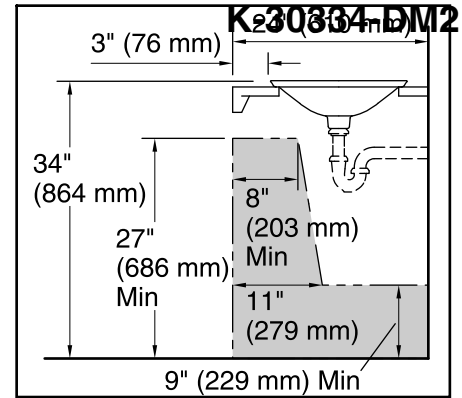

Recommended ADA Installation

Standard Installation

Technical Information

All product dimensions are nominal.

- Bowl configuration: Single
- Installation: Drop-in
- Bowl area (Only): Length: 21-1/8" (536 mm)
Width: 14-9/16" (370 mm)
Bowl depth: 4-1/8" (105 mm)
Water depth: 4-1/8" (105 mm)
- Template: 1242828, required, included