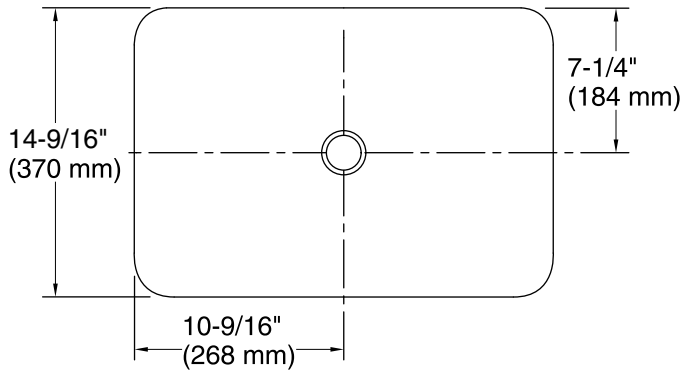

Recommended ADA Installation

Standard Installation

Technical Information

All product dimensions are nominal.

- Bowl configuration: Single
- Installation: Drop-in
- Bowl area (Only): Length: 21-1/8" (536 mm)
Width: 14-9/16" (370 mm)
Bowl depth: 4-1/8" (105 mm)
Water depth: 4-1/8" (105 mm)
- Template: 1242828, required, included