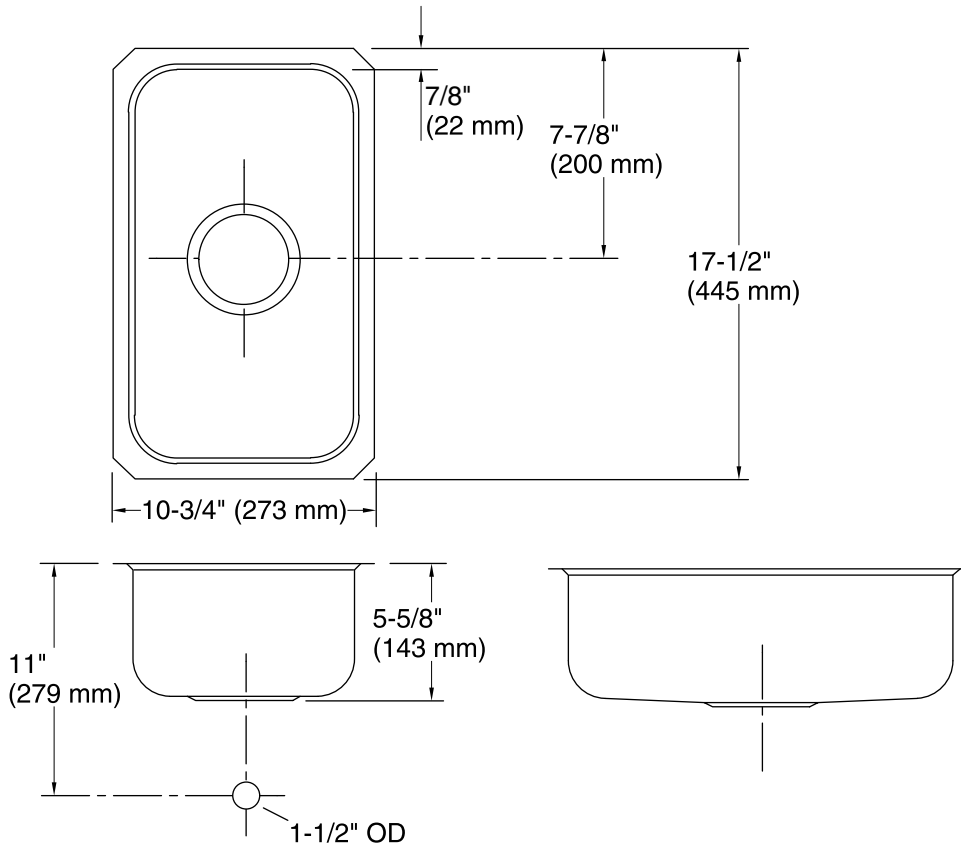

#### Features

- 15-inch minimum base cabinet width.
- Single bowl.
- 5-1/2-inch depth.
- No faucet holes.
- SilentShield® sound-absorption technology offers quieter performance.
- Includes installation hardware.

#### Included Components

- Product consists of:
- 91915 Hardware Kit

ADA

### Technical Information

All product dimensions are nominal.

Bowl configuration:	Single
Installation:	Under-mount
Min. base cabinet width:	15" (381 mm)
Bowl area (Only):	Length: 9" (229 mm) Width: 15-3/4" (400 mm) Bowl depth: 5-1/2" (140 mm)
Drain hole:	3-5/8" (92 mm)
Template:	113194-7, required, included