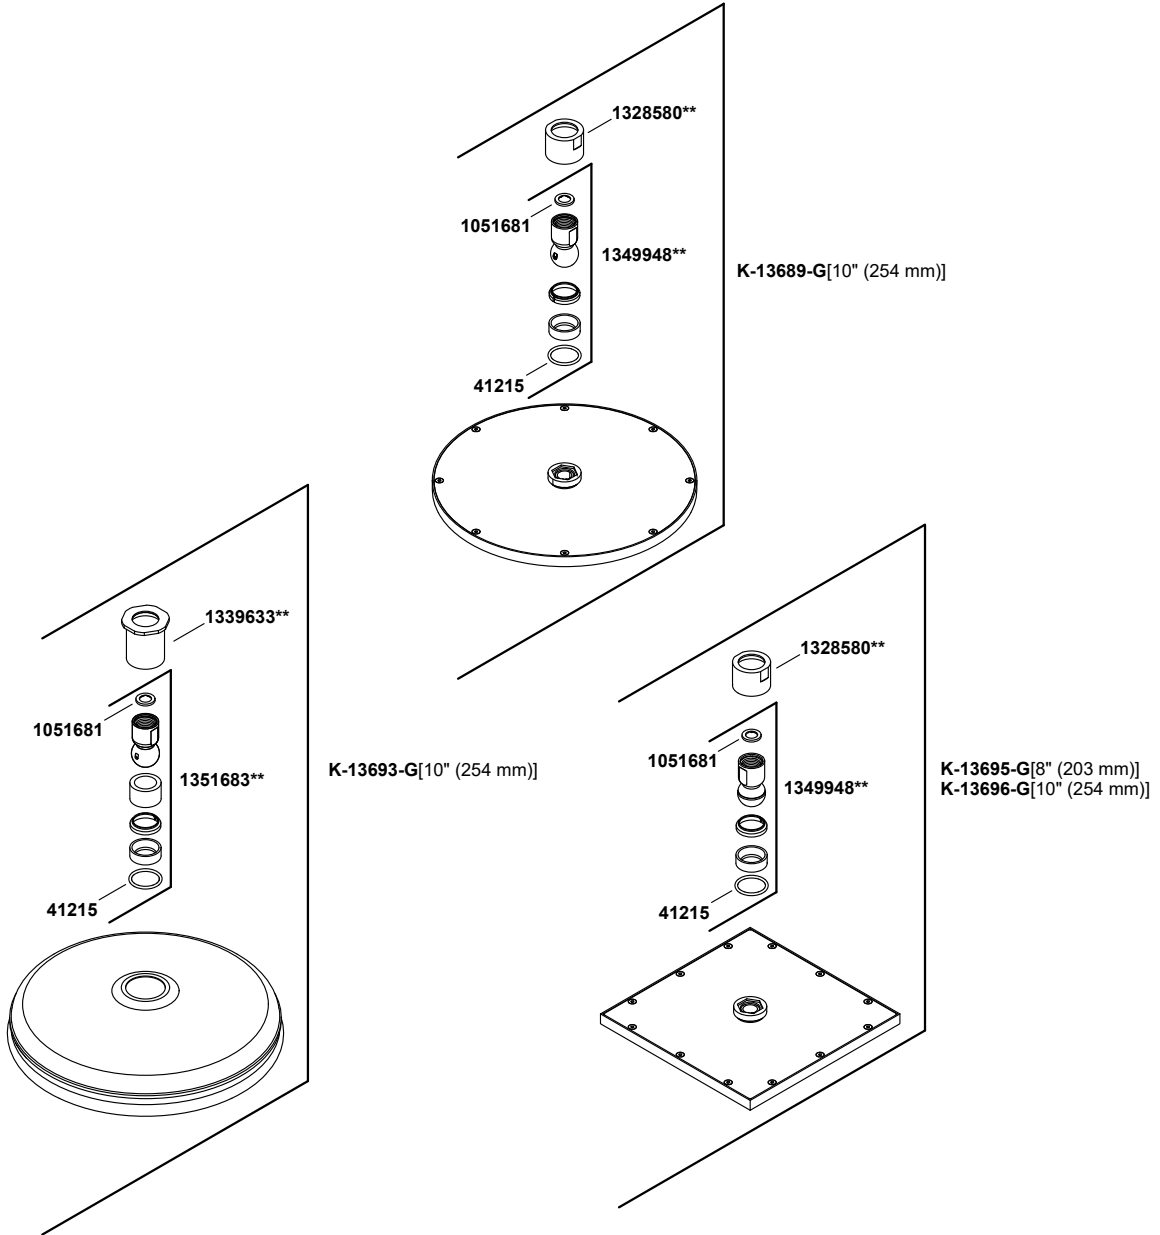

10" Contemporary Square 1.75 gpm rainhead with Katalyst® air-ind  
K-13696-G-CP

1352363-8-A

©2018 Kohler Co.