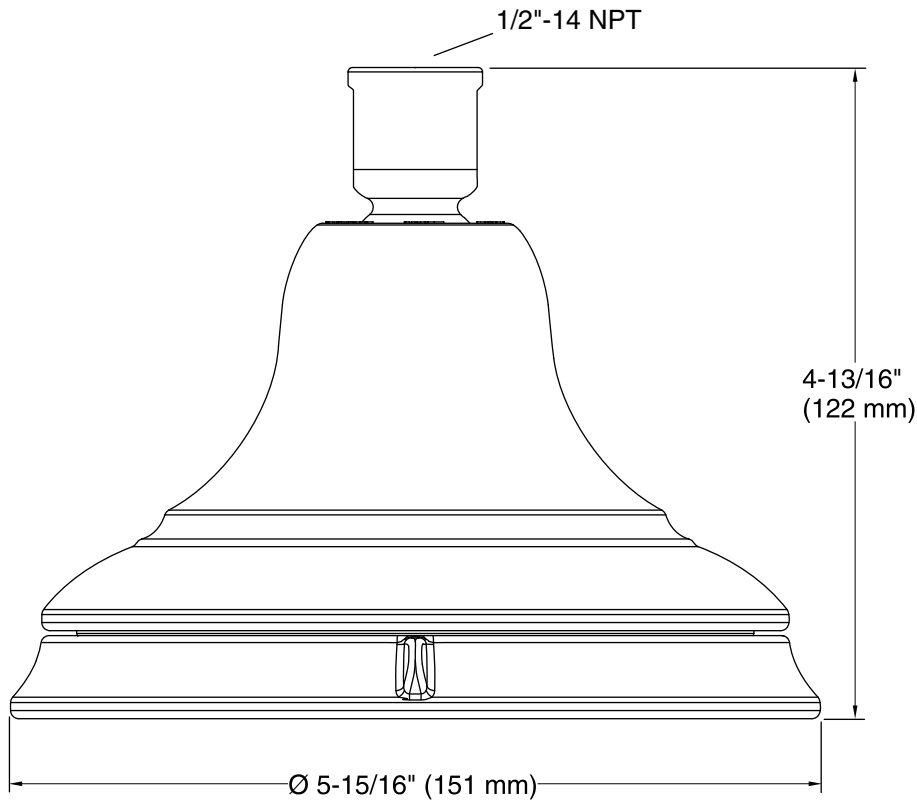

Technical Information

All product dimensions are nominal.

Showerhead/Body Spray:

Rated maximum flow: 1.75 gal/min (6.6 l/min)

Notes

Install this product according to the installation guide.