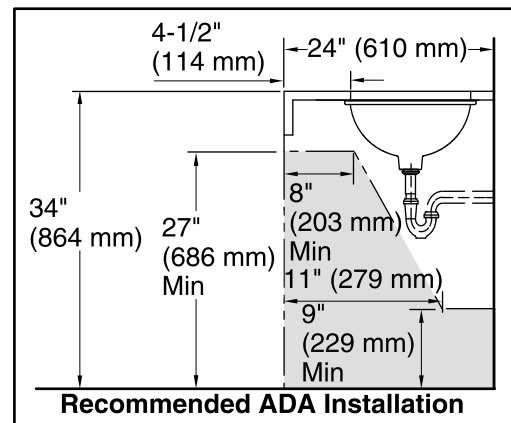

- Vitreous china.

Installation

- Under-mount

Recommended Products/Accessories

K-9018 P-Trap

Included Components

Additional Components:
1193643 Basin Clamps

ADA

Color	Code	Description
	7	Black Black™

Technical Information

All product dimensions are nominal.

- Bowl configuration: Single
- Installation: Under-mount
- Bowl area (Only): Length: 17" (432 mm)
Width: 14" (356 mm)
Water depth: 6-3/8" (162 mm)
- Drain hole: 1-3/4" (44 mm)
- Template: 1151011-7, required, included