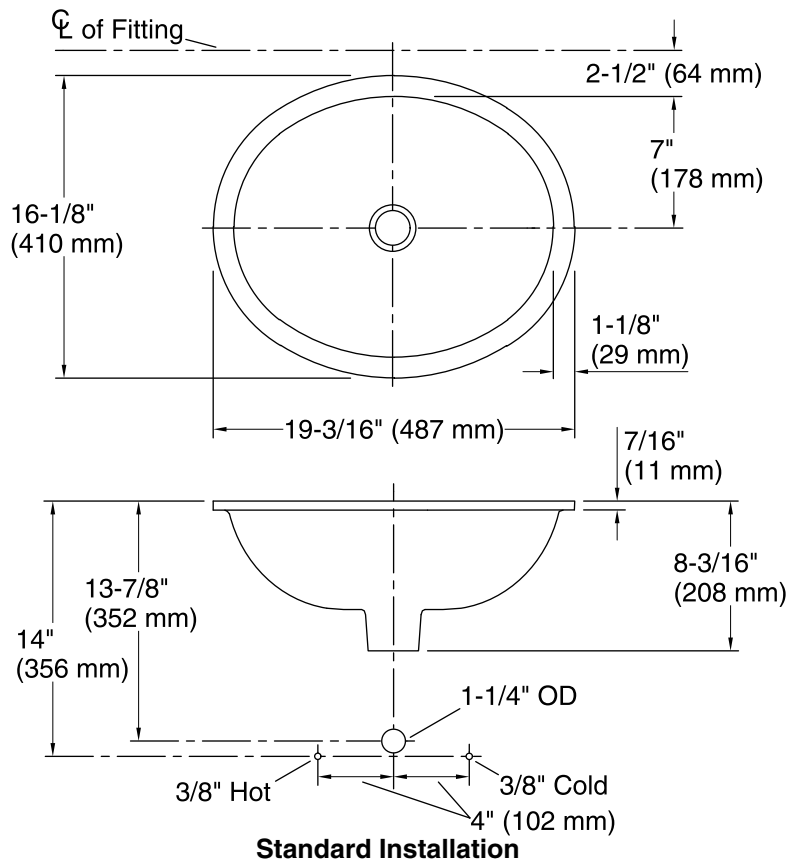

- Vitreous china.

Installation

- Under-mount

Recommended Products/Accessories

K-9018 P-Trap

Included Components

Additional Components:
1193643 Basin Clamps

ADA

Color	Code	Description
	7	Black Black™

Technical Information

All product dimensions are nominal.

- Bowl configuration: Single
- Installation: Under-mount
- Bowl area (Only): Length: 17" (432 mm)
Width: 14" (356 mm)
Water depth: 6-3/8" (162 mm)
- Drain hole: 1-3/4" (44 mm)
- Template: 1151011-7, required, included