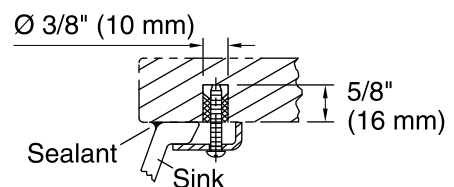

Color	Code	Description
	7	Black Black™

Technical Information

All product dimensions are nominal.

- Bowl configuration: Single
- Installation: Under-mount
- Bowl area (Only): Length: 17" (432 mm)
Width: 14" (356 mm)
Water depth: 6-3/8" (162 mm)
- Drain hole: 1-3/4" (44 mm)
- Template: 1151011-7, required, included