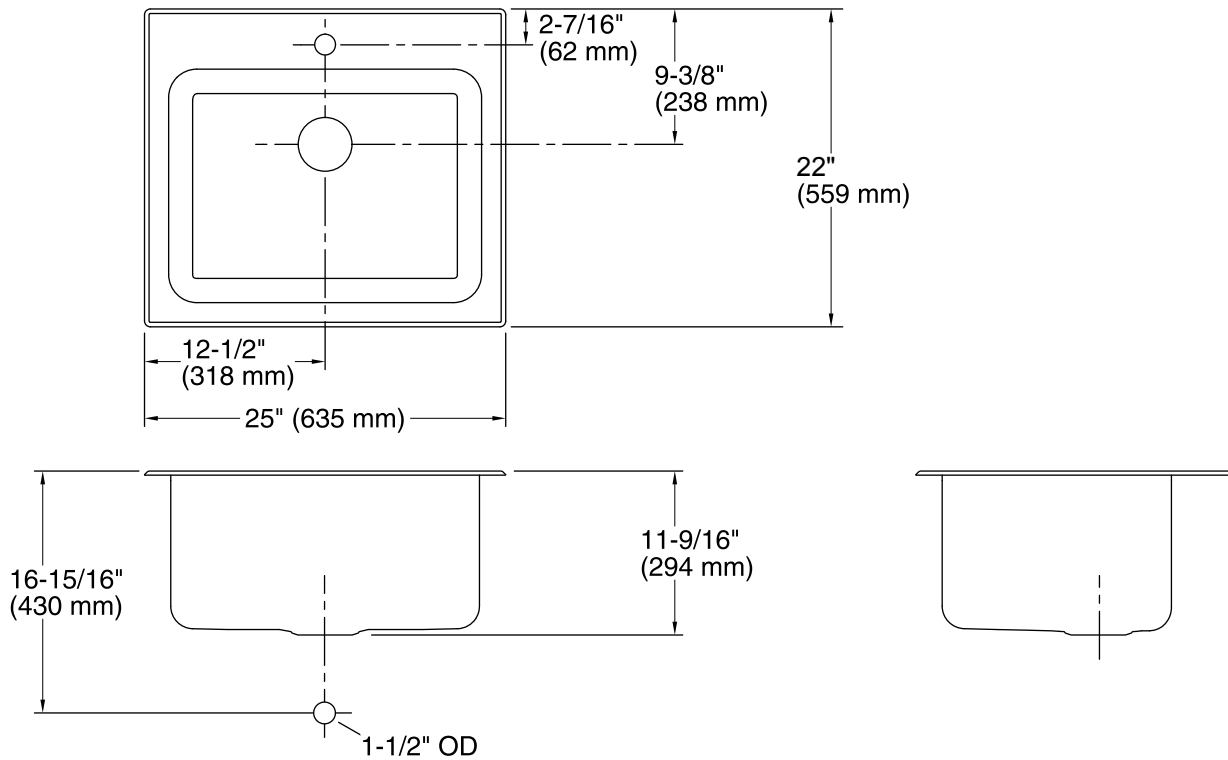

## Features

- 27-inch minimum base cabinet width.
- Single bowl.
- 11-5/8-inch depth provides generous workspace.
- Single faucet hole.
- SilentShield® sound-absorption technology offers quieter performance.
- Includes installation hardware.

## Technical Information

All product dimensions are nominal.

Installation: Top-mount  
Min. base cabinet width: 27" (686 mm)

Bowl area (Only): Length: 21-1/4" (540 mm)  
Width: 15-3/4" (400 mm)  
Bowl depth: 11-5/16" (287 mm)  
Water depth: 11-5/16" (287 mm)

Number of deck holes: 1

Faucet hole(s): 1-7/16" (37 mm)

Drain hole: 3-3/4" (94 mm)