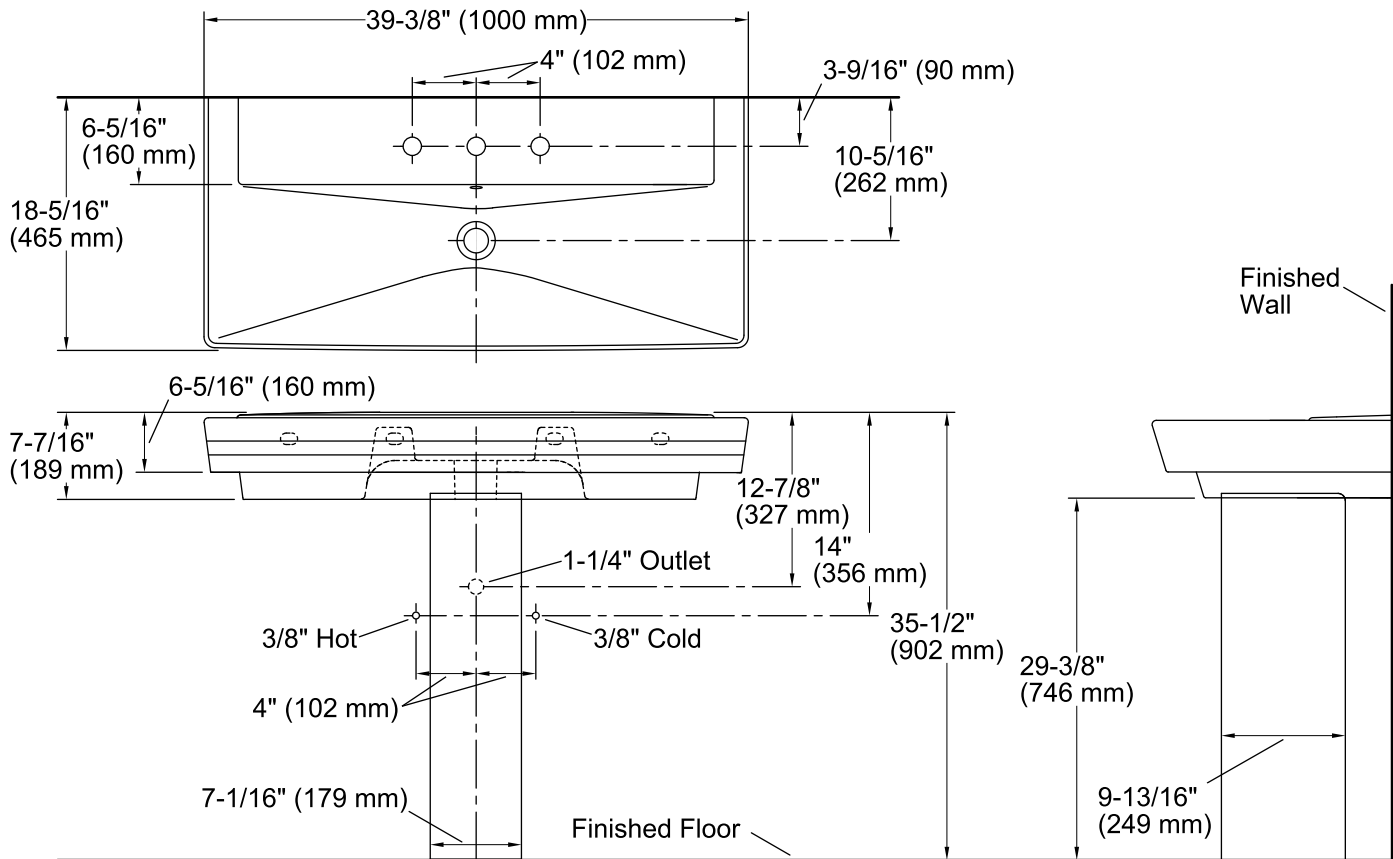

Features

- 8-inch center faucet holes.
- Deep, V-shaped basin.
- Overflow drain with included K-4061 Polished Chrome cap.
- Combination consists of the K-5026-8 basin and the K-5032 pedestal.
- Coordinates with other products in the Rêve collection.

Material

- Fireclay

Installation

- Pedestal

Components

Product includes:

- K-5032 Bathroom Sink Pedestal
- K-5026-8 Pedestal/Wall-mount Bathroom Sink

Codes/Standards

	0	White
--	---	-------

Technical Information

All product dimensions are nominal.

Bowl configuration:	Single
Installation:	Pedestal
Bowl area (Only):	Length: 39-3/8" (1000 mm) Width: 12" (305 mm) Water depth: 3" (76 mm)
Number of deck holes:	3
Faucet hole(s):	1-3/8" (35 mm)
Drain hole:	1-3/4" (44 mm)