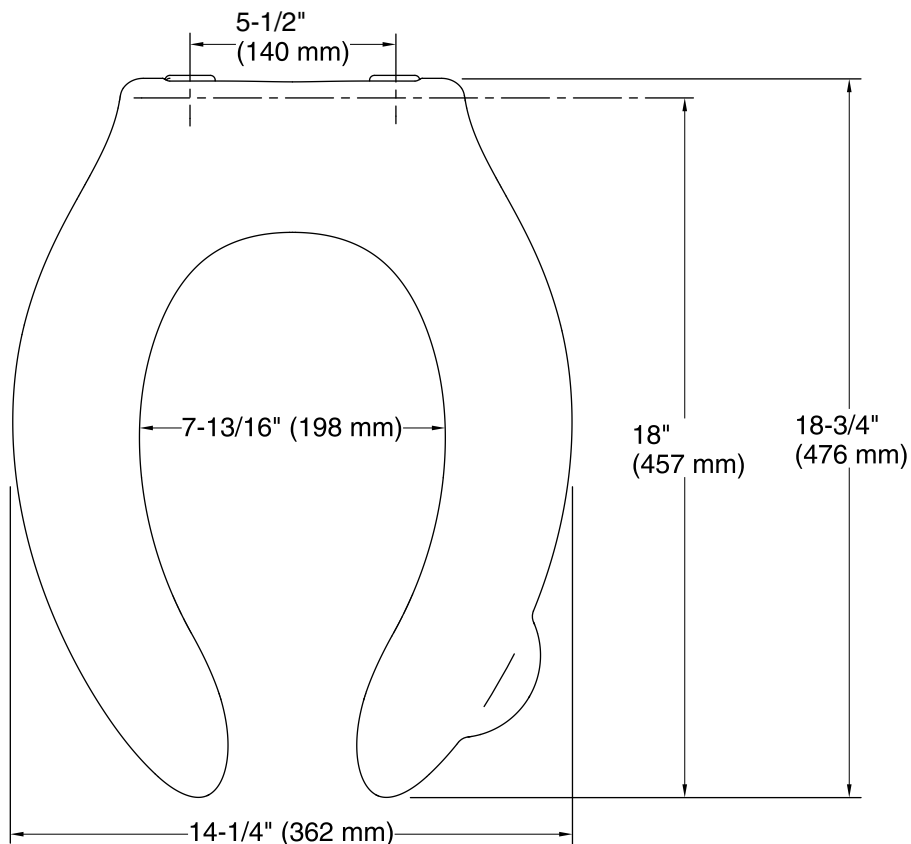

**Color Code Description**

	0	White
--	---	-------

### Technical Information

All product dimensions are nominal.

Seat shape type: Elongated  
Seat front type: Open-front  
Seat hinge type: Check, Self-sustaining  
Seat-mounting holes: 5-1/2" (140 mm)