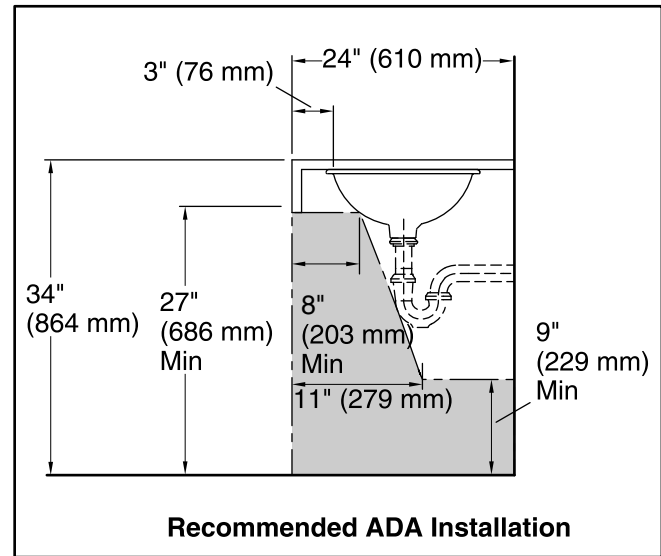

Material

- Vitreous china.

Installation

- Under-mount

Components

Additional included component/s: 1193643 Basin Clamps.

ADA

Codes/Standards

Technical Information

All product dimensions are nominal.

Bowl configuration: Single

Installation: Under-mount

Bowl area (Only): Length: 17" (432 mm)
Width: 14" (356 mm)
Bowl depth: 5-1/4" (133 mm)
Water depth: 5-1/4" (133 mm)