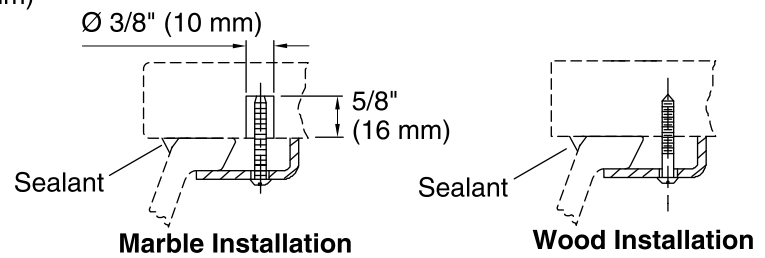

Technical Information

All product dimensions are nominal.

Bowl configuration: Single

Installation: Under-mount

Bowl area (Only): Length: 17" (432 mm)
Width: 14" (356 mm)
Bowl depth: 5-1/4" (133 mm)
Water depth: 5-1/4" (133 mm)