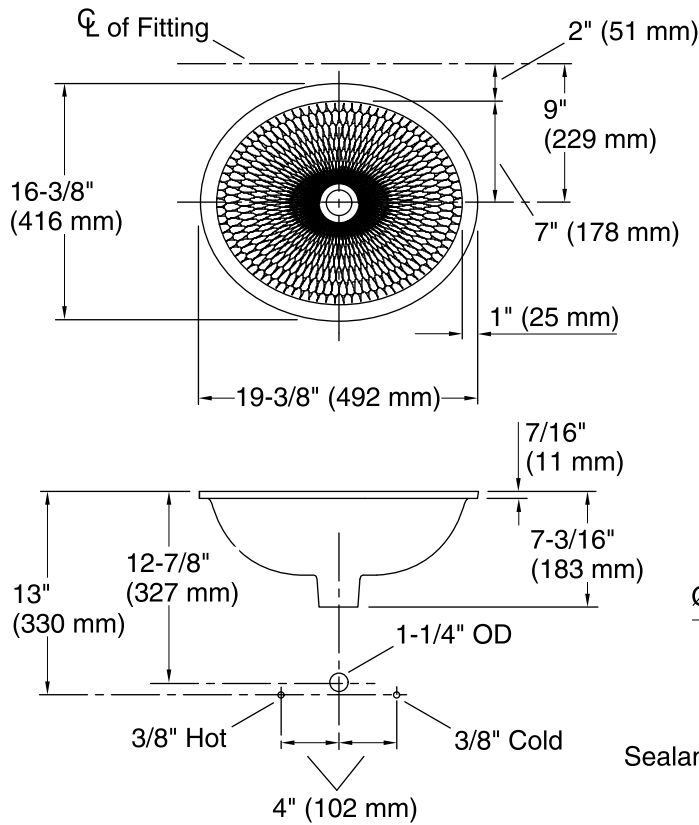

Technical Information

All product dimensions are nominal.

Bowl configuration: Single

Installation: Under-mount

Bowl area (Only): Length: 17" (432 mm)
Width: 14" (356 mm)
Bowl depth: 5-1/4" (133 mm)
Water depth: 5-1/4" (133 mm)