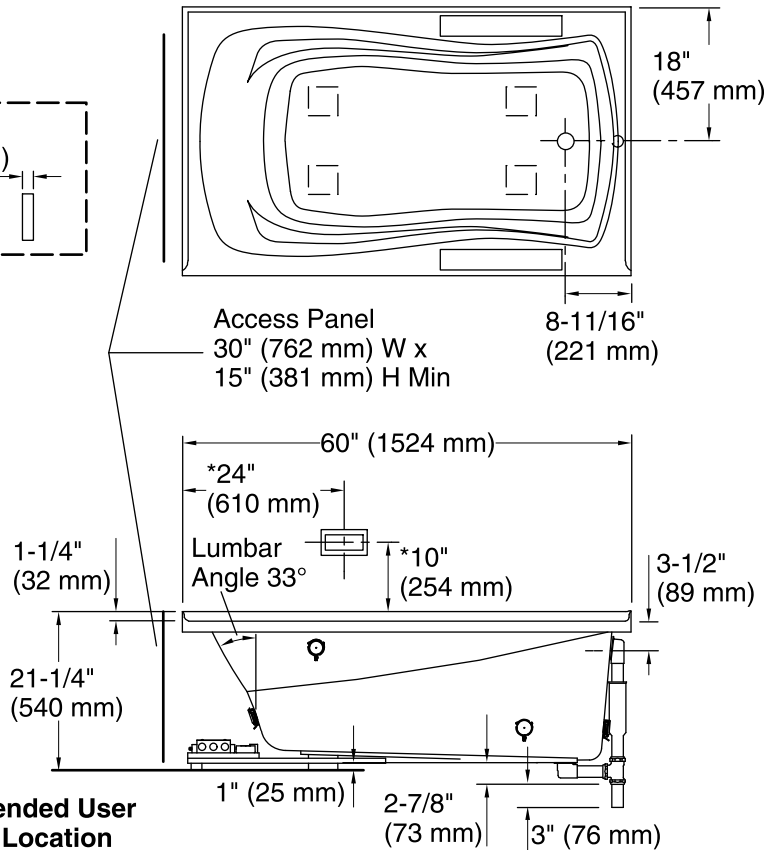

Color tiles intended for reference only.

Color	Code	Description
	0	White
	96	Biscuit
	47	Almond
	NY	Dune
	G9	Sandbar

No changes in measurements if connected with drain illustrated. (K-7161-AF)

☐ Recommended Faucet Location

All product dimensions are nominal.

Installation:	3-Wall Alcove
Drain location:	Right
Basin area, bottom:	46" x 24" (1168 mm x 610 mm)
Basin area, top:	54" x 27" (1372 mm x 686 mm)
Weight:	73 lbs (33.1 kg)
Minimum floor load:	42 lbs/ft ² (205.1 kg/m ²)
Water depth:	14" (356 mm)
Water capacity:	63 gal (238.5 L)
Cutout:	Drop-in, 58" x 34" (1473 mm x 864 mm)
Electrical component rating:	Amplifier: 120 V, 50/60 Hz Heated Surface: 120 V, 0.5 A, 50/60 Hz, 65 W
Minimum flat for door:	2" (50 mm)

Notes

Measure your actual product for rough-in details. Install this product according to the installation instructions.

The hot water supply should be 70% of the capacity of the bath or greater. Installations will vary.

Control amplifier fits 16" (406 mm) center studs. 25' (7.6 m) cables are included.

If installing a rim-mount faucet, make sure there is no interference above or below the deck before drilling any holes.