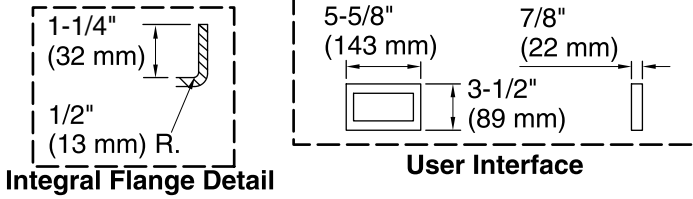

No changes in measurements if connected with drain illustrated. (K-7161-AF)

☐ Recommended Faucet Location

Required Electrical Service

One circuit required, protected with Class A Ground-Fault Circuit-Interrupter (GFCI) or Residual Current Device (RCD).

Amplifier, Heated Surface: 120 V, 15 A, 50/60 Hz

Technical Information

All product dimensions are nominal.

Installation:	3-Wall Alcove
Drain location:	Right
Basin area, bottom:	46" x 24" (1168 mm x 610 mm)
Basin area, top:	54" x 27" (1372 mm x 686 mm)
Weight:	73 lbs (33.1 kg)
Minimum floor load:	42 lbs/ft² (205.1 kg/m²)
Water depth:	14" (356 mm)
Water capacity:	63 gal (238.5 L)
Cutout:	Drop-in, 58" x 34" (1473 mm x 864 mm)
Electrical component rating:	Amplifier: 120 V, 50/60 Hz Heated Surface: 120 V, 0.5 A, 50/60 Hz, 65 W
Minimum flat for door:	2" (50 mm)

Notes

Measure your actual product for rough-in details. Install this product according to the installation instructions.

The hot water supply should be 70% of the capacity of the bath or greater. Installations will vary.

Control amplifier fits 16" (406 mm) center studs. 25' (7.6 m) cables are included.

If installing a rim-mount faucet, make sure there is no interference above or below the deck before drilling any holes.