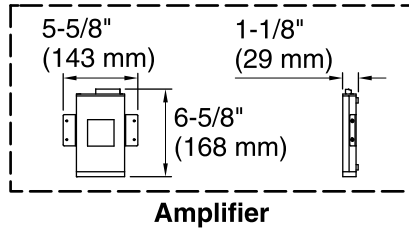

No changes in measurements if connected with drain illustrated. (K-7161-AF)

☐ Recommended Faucet Location

Required Electrical Service

One circuit required, protected with Class A Ground-Fault Circuit-Interrupter (GFCI) or Residual Current Device (RCD).

Amplifier, Heated Surface: 120 V, 15 A, 50/60 Hz

Technical Information

All product dimensions are nominal.

Installation:	3-Wall Alcove
Drain location:	Right
Basin area, bottom:	46" x 24" (1168 mm x 610 mm)
Basin area, top:	54" x 27" (1372 mm x 686 mm)
Weight:	73 lbs (33.1 kg)
Minimum floor load:	42 lbs/ft² (205.1 kg/m²)
Water depth:	14" (356 mm)
Water capacity:	63 gal (238.5 L)
Cutout:	Drop-in, 58" x 34" (1473 mm x 864 mm)
Electrical component rating:	Amplifier: 120 V, 50/60 Hz Heated Surface: 120 V, 0.5 A, 50/60 Hz, 65 W
Minimum flat for door:	2" (50 mm)

Notes

Measure your actual product for rough-in details. Install this product according to the installation instructions.

The hot water supply should be 70% of the capacity of the bath or greater. Installations will vary.

Control amplifier fits 16" (406 mm) center studs. 25' (7.6 m) cables are included.

If installing a rim-mount faucet, make sure there is no interference above or below the deck before drilling any holes.