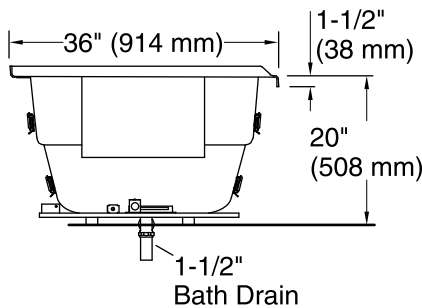

No changes in measurements if connected with drain illustrated. (K-7161-AF)

☐ Recommended Faucet Location

Required Electrical Service

One circuit required, protected with Class A Ground-Fault Circuit-Interrupter (GFCI) or Residual Current Device (RCD).

Amplifier, Heated Surface: 120 V, 15 A, 50/60 Hz

Technical Information

All product dimensions are nominal.

Installation:	3-Wall Alcove
Drain location:	Right
Basin area, bottom:	46" x 24" (1168 mm x 610 mm)
Basin area, top:	54" x 27" (1372 mm x 686 mm)
Weight:	73 lbs (33.1 kg)
Minimum floor load:	42 lbs/ft² (205.1 kg/m²)
Water depth:	14" (356 mm)
Water capacity:	63 gal (238.5 L)
Cutout:	Drop-in, 58" x 34" (1473 mm x 864 mm)
Electrical component rating:	Amplifier: 120 V, 50/60 Hz Heated Surface: 120 V, 0.5 A, 50/60 Hz, 65 W
Minimum flat for door:	2" (50 mm)

Notes

Measure your actual product for rough-in details. Install this product according to the installation instructions.

The hot water supply should be 70% of the capacity of the bath or greater. Installations will vary.

Control amplifier fits 16" (406 mm) center studs. 25' (7.6 m) cables are included.

If installing a rim-mount faucet, make sure there is no interference above or below the deck before drilling any holes.