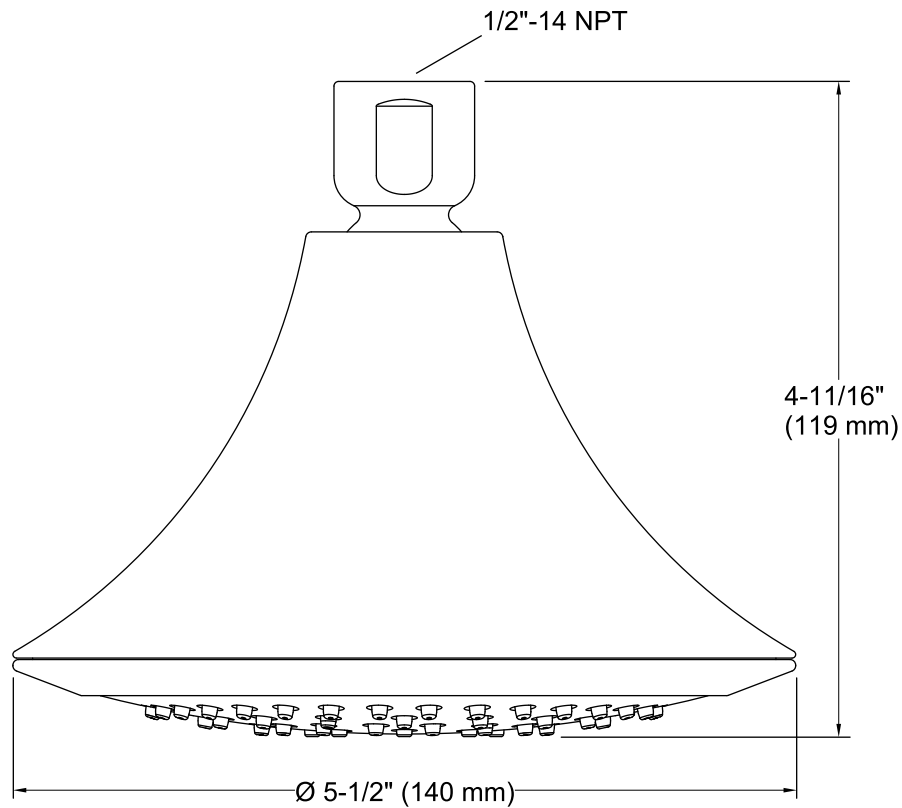

### Material

- Single function showerhead with 66 nozzle 5-1/2" (140 mm) diameter spray face.
- Katalyst® air-induction technology maximizes the air/water mix for a powerful, even flow.
- KOHLER finishes resist corrosion and tarnishing.
- Optimized sprayface for maximum performance.
- MasterClean™ sprayface nozzles are easy to clean.
- Coordinates with Forté® faucets and accessories.
- Wall-mount
- 2.5 gpm (9.5 L) flow rate.
- 1/2" 14 NPT connection.
- Katalyst® air-induction technology maximizes the air/water mix for a powerful, even flow.
- Optimized sprayface with 66 nozzles delivers a more focused coverage of large water droplets.
- Minimizes wasteful overspray and increases cleaning and hair-rinsing performance.
- MasterClean™ sprayface with translucent nozzles is easy to clean.
- 2.5 gpm (gallons per minute) flow rate.
- 1/2-inch NPT connection.
- Coordinates with Forté faucets and accessories.
- Showerarm and flange not included.
- KOHLER finishes resist corrosion and tarnishing.
- Wall-mount

**Technical Information**

All product dimensions are nominal.

**Showerhead/Body Spray:**

Rated maximum flow: 2.5 gal/min (9.5 l/min)

**Notes**

Install this product according to the installation guide.