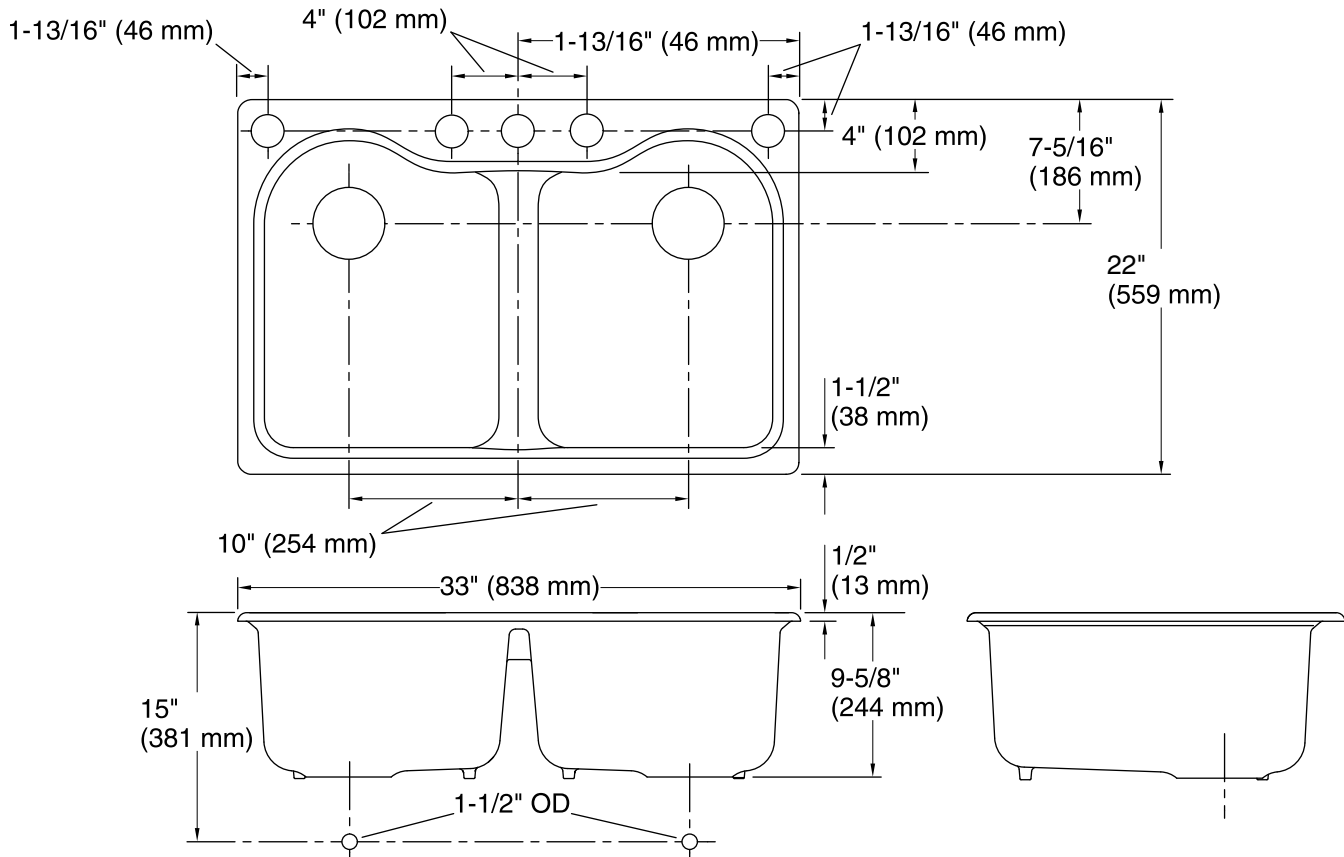

### Features

- 36-inch minimum base cabinet width.
- Double equal bowls.
- 9-inch depth.
- Three oversized faucet holes with one oversized accessory hole to the right and one oversized accessory hole to the left.
- Oversized holes allow for easy installation of faucets and accessories.
- Rear drain increases workspace in the sink and storage space underneath.
- Includes under-mount installation kit.

## Technical Information

All product dimensions are nominal.

Bowl configuration: Double equal

Installation: Under-mount

Min. base cabinet width: 36" (914 mm)

Bowl area (Left): Length: 14-1/8" (359 mm)  
Width: 16-1/4" (413 mm)  
Bowl depth: 9" (229 mm)

Bowl area (Right): Length: 14-1/8" (359 mm)  
Width: 16-1/4" (413 mm)  
Bowl depth: 9" (229 mm)

Number of deck holes: 5

Faucet hole(s): 2-3/8" (60 mm)

Drain hole: 3-7/8" (98 mm)

Template: 1125670-7, required, included