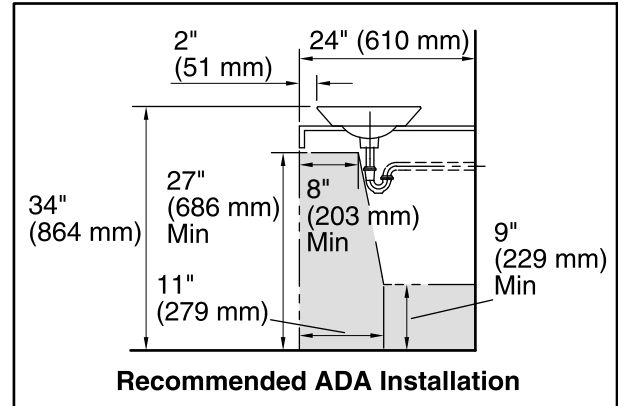

### Components

Additional included component/s: Adjustable linkage.

ADA CSA B651

### Technical Information

All product dimensions are nominal.

Bowl configuration:	Single
Installation:	Above-counter, Wall-mount
Bowl area (Only)	Diameter: 15-7/8" (403 mm) Water depth: 4-1/4" (108 mm)
Drain hole:	1-3/4" (44 mm)
Template:	1002980-7, required, included

### Notes

Install this product according to the installation instructions.

\*Spout must be 5" (127 mm) long (min) for adequate clearance into the bathroom sink when installed with centerline as shown.

**NOTICE:** Countertop manufacturer or cutter must use the cut-out template provided with the product, or a current one provided by Kohler Co. (call 1-800-4-KOHLER). Kohler Co. is not responsible for cut-out errors when the incorrect cut-out template is used. zaa56123