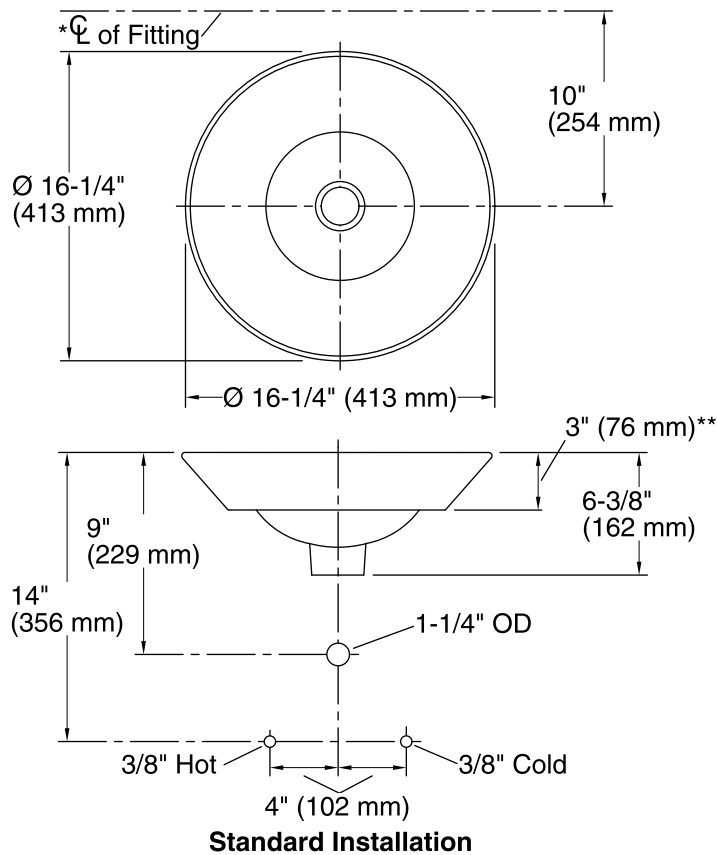

### Technical Information

All product dimensions are nominal.

Bowl configuration:	Single
Installation:	Above-counter, Wall-mount
Bowl area (Only)	Diameter: 15-7/8" (403 mm) Water depth: 4-1/4" (108 mm)
Drain hole:	1-3/4" (44 mm)
Template:	1002980-7, required, included

### Notes

Install this product according to the installation instructions.

\*Spout must be 5" (127 mm) long (min) for adequate clearance into the bathroom sink when installed with centerline as shown.

**NOTICE:** Countertop manufacturer or cutter must use the cut-out template provided with the product, or a current one provided by Kohler Co. (call 1-800-4-KOHLER). Kohler Co. is not responsible for cut-out errors when the incorrect cut-out template is used. zaa56123