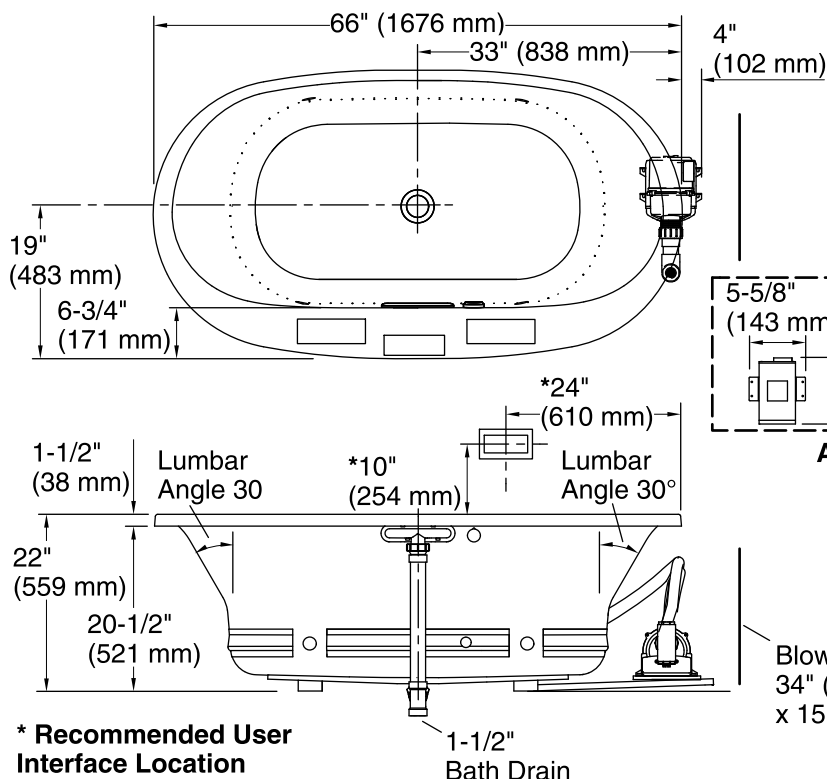

□ Recommended Faucet Location

Recommended Faucet Hole Location

Amplifier

User Interface

Blower/Control Access
34" (864 mm) W
x 15" (381 mm) H

* Recommended User Interface Location

1-1/2" Bath Drain

Required Electrical Service

All product dimensions are nominal.

Installation:	Drop-in, Under-mount
Drain location:	Center
Basin area, bottom:	47" x 26-1/4" (1193 mm x 666 mm)
Basin area, top:	61-3/16" x 28-3/8" (1554 mm x 721 mm)
Weight:	125 lbs (56.7 kg)
Minimum floor load:	53.9 lbs/ft ² (263.2 kg/m ²)
Water depth:	17-9/16" (446 mm)
Water capacity:	85.5 gal (323.7 L)
Template:	Drop-in, 1268439-7, required, included
Electrical component rating:	Blower: 120 V, 10 A, 60 Hz Amplifier: 120 V, 1.1 A, 50/60 Hz Heated Surface: 120 V, 0.5 A, 60 Hz, 65 W

Notes

Measure your actual product for rough-in details. Install this product according to the installation instructions.

The hot water supply should be 70% of the capacity of the bath or greater. Installations will vary.

Control amplifier fits 16" (406 mm) center studs. 25' (7.6 m) cables are included.

If installing a rim-mount faucet, make sure there is no interference above or below the deck before drilling any holes.