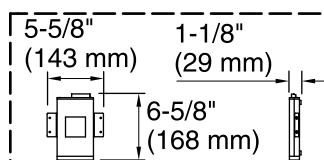

□ Recommended Faucet Location

Recommended Faucet Hole Location

Amplifier

User Interface

Blower/Control Access
34" (864 mm) W
x 15" (381 mm) H

* Recommended User Interface Location

1-1/2" Bath Drain

Required Electrical Service

All product dimensions are nominal.

Installation:	Drop-in, Under-mount
Drain location:	Center
Basin area, bottom:	47" x 26-1/4" (1193 mm x 666 mm)
Basin area, top:	61-3/16" x 28-3/8" (1554 mm x 721 mm)
Weight:	125 lbs (56.7 kg)
Minimum floor load:	53.9 lbs/ft ² (263.2 kg/m ²)
Water depth:	17-9/16" (446 mm)
Water capacity:	85.5 gal (323.7 L)
Template:	Drop-in, 1268439-7, required, included
Electrical component rating:	Blower: 120 V, 10 A, 60 Hz Amplifier: 120 V, 1.1 A, 50/60 Hz Heated Surface: 120 V, 0.5 A, 60 Hz, 65 W