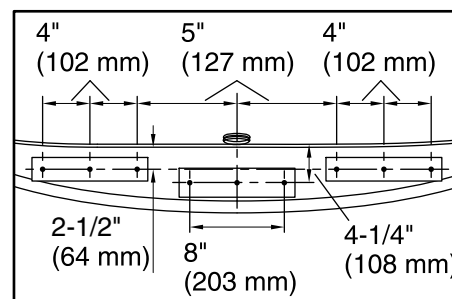

□ Recommended Faucet Location

Recommended Faucet Hole Location

Amplifier

User Interface

Blower/Control Access
34" (864 mm) W
x 15" (381 mm) H

* Recommended User Interface Location

1-1/2" Bath Drain

Required Electrical Service

All product dimensions are nominal.

Installation:	Drop-in, Under-mount
Drain location:	Center
Basin area, bottom:	47" x 26-1/4" (1193 mm x 666 mm)
Basin area, top:	61-3/16" x 28-3/8" (1554 mm x 721 mm)
Weight:	125 lbs (56.7 kg)
Minimum floor load:	53.9 lbs/ft ² (263.2 kg/m ²)
Water depth:	17-9/16" (446 mm)
Water capacity:	85.5 gal (323.7 L)
Template:	Drop-in, 1268439-7, required, included
Electrical component rating:	Blower: 120 V, 10 A, 60 Hz Amplifier: 120 V, 1.1 A, 50/60 Hz Heated Surface: 120 V, 0.5 A, 60 Hz, 65 W