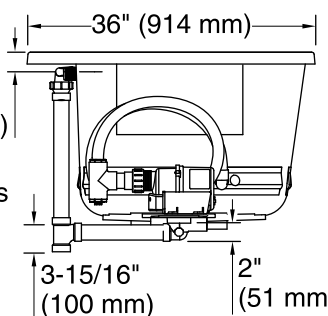

□ Recommended Faucet Location

Recommended Faucet Hole Location

Amplifier

User Interface

Blower/Control Access
34" (864 mm) W
x 15" (381 mm) H

* Recommended User Interface Location

1-1/2" Bath Drain

Required Electrical Service

All product dimensions are nominal.

Installation:	Drop-in, Under-mount
Drain location:	Center
Basin area, bottom:	47" x 26-1/4" (1193 mm x 666 mm)
Basin area, top:	61-3/16" x 28-3/8" (1554 mm x 721 mm)
Weight:	125 lbs (56.7 kg)
Minimum floor load:	53.9 lbs/ft ² (263.2 kg/m ²)
Water depth:	17-9/16" (446 mm)
Water capacity:	85.5 gal (323.7 L)
Template:	Drop-in, 1268439-7, required, included
Electrical component rating:	Blower: 120 V, 10 A, 60 Hz Amplifier: 120 V, 1.1 A, 50/60 Hz Heated Surface: 120 V, 0.5 A, 60 Hz, 65 W