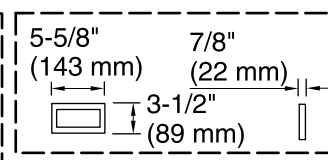

□ Recommended Faucet Location

Recommended Faucet Hole Location

Amplifier

User Interface

Blower/Control Access
34" (864 mm) W
x 15" (381 mm) H

* Recommended User Interface Location

1-1/2" Bath Drain

Required Electrical Service

All product dimensions are nominal.

Installation:	Drop-in, Under-mount
Drain location:	Center
Basin area, bottom:	47" x 26-1/4" (1193 mm x 666 mm)
Basin area, top:	61-3/16" x 28-3/8" (1554 mm x 721 mm)
Weight:	125 lbs (56.7 kg)
Minimum floor load:	53.9 lbs/ft ² (263.2 kg/m ²)
Water depth:	17-9/16" (446 mm)
Water capacity:	85.5 gal (323.7 L)
Template:	Drop-in, 1268439-7, required, included
Electrical component rating:	Blower: 120 V, 10 A, 60 Hz Amplifier: 120 V, 1.1 A, 50/60 Hz Heated Surface: 120 V, 0.5 A, 60 Hz, 65 W