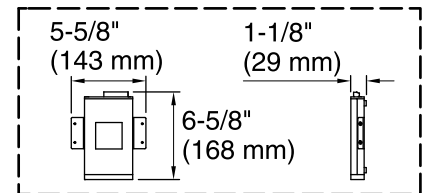

User Interface

Amplifier