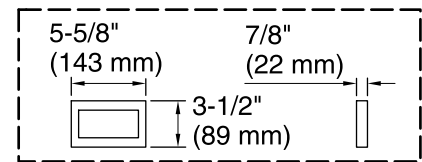

No change in measurements if connected with drain illustrated. (K-7272)

User Interface