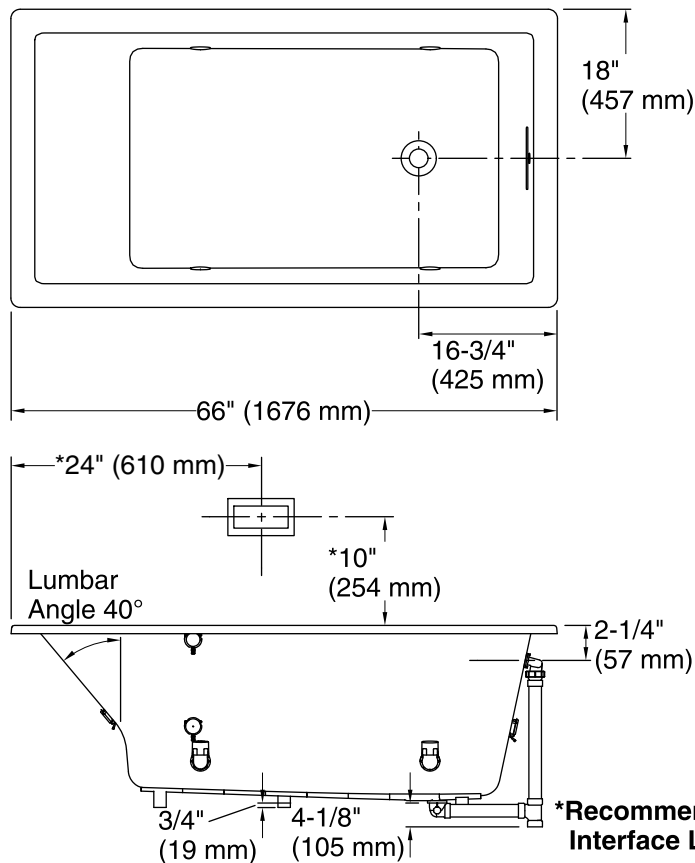

No change in measurements if connected with drain illustrated. (K-7272)

Required Electrical Service

One circuit required, protected with Class A Ground-Fault Circuit-Interrupter (GFCI) or Residual Current Device (RCD).

Amplifier: 120 V, 15 A, 50/60 Hz

Technical Information

All product dimensions are nominal.

Installation:	Drop-in, Under-mount
Drain location:	End
Basin area, bottom:	44-1/2" x 26-1/2" (1130 mm x 673 mm)
Basin area, top:	60-1/4" x 30-1/4" (1530 mm x 768 mm)
Weight:	85 lbs (38.6 kg)
Minimum floor load:	60 lbs/ft² (292.9 kg/m²)
Water depth:	17-3/4" (451 mm)
Water capacity:	102 gal (386.1 L)
Cutout:	Drop-in, 65" x 35" (1651 mm x 889 mm)
Electrical component rating:	Amplifier: 120 V, 1.1 A, 50/60 Hz
Amplifier channels:	2 at 15 W per channel 2 at 30 W per channel
Minimum flat for door:	2-7/16" (61 mm)
Bluetooth® range:	33 ft (0.8 m)

Notes

Measure your actual product for rough-in details. Install this product according to the installation instructions.

The hot water supply should be 70% of the capacity of the bath or greater. Installations will vary.

Kit is required for under-mount installations (sold separately).

Control amplifier fits 16" (406 mm) center studs. 25' (7.6 m) cables are included.