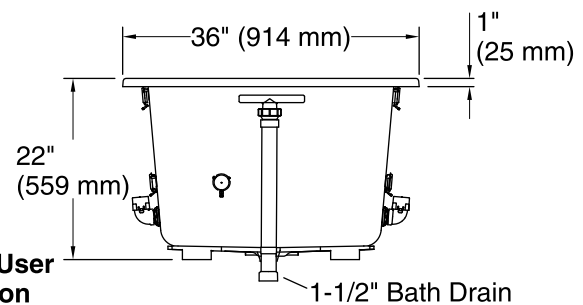

Amplifier

Required Electrical Service

One circuit required, protected with Class A Ground-Fault Circuit-Interrupter (GFCI) or Residual Current Device (RCD).

Amplifier: 120 V, 15 A, 50/60 Hz

Technical Information

All product dimensions are nominal.

Installation:	Drop-in, Under-mount
Drain location:	End
Basin area, bottom:	44-1/2" x 26-1/2" (1130 mm x 673 mm)
Basin area, top:	60-1/4" x 30-1/4" (1530 mm x 768 mm)
Weight:	85 lbs (38.6 kg)
Minimum floor load:	60 lbs/ft² (292.9 kg/m²)
Water depth:	17-3/4" (451 mm)
Water capacity:	102 gal (386.1 L)
Cutout:	Drop-in, 65" x 35" (1651 mm x 889 mm)
Electrical component rating:	Amplifier: 120 V, 1.1 A, 50/60 Hz
Amplifier channels:	2 at 15 W per channel 2 at 30 W per channel
Minimum flat for door:	2-7/16" (61 mm)
Bluetooth® range:	33 ft (0.8 m)

Notes

Measure your actual product for rough-in details. Install this product according to the installation instructions.

The hot water supply should be 70% of the capacity of the bath or greater. Installations will vary.

Kit is required for under-mount installations (sold separately).

Control amplifier fits 16" (406 mm) center studs. 25' (7.6 m) cables are included.