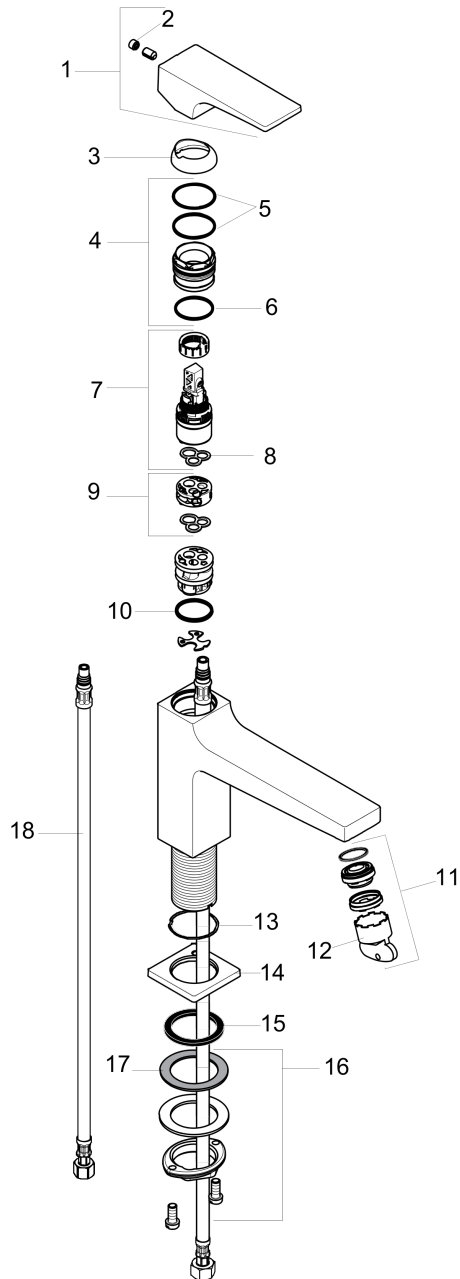

## Scale drawing

**Metropol**  
**Single-Hole Faucet 100 with Lever Handle, 1.2 GPM**  
Finishes : **brushed nickel**    Part no. : **32505821**

## Exploded drawing

Year of production: >10/17

## Metropol

Single-Hole Faucet 100 with Lever Handle, 1.2 GPM

Finishes : **brushed nickel** Part no. : **32505821**

### Spare parts list

Year of production: >10/17

Pos.	Description	Part no.	Price	PU
1	handle	92995820	-	1
2	screw cover	95704000	-	1
3	flange	92625820	-	1
4	nut	92689000	-	1
5	O-ring 27x1,5	92527000	-	1
6	O-ring 25x1,5	98146000	-	1
7	cartridge, assy	95973001	-	1
8	seal	98865000	-	1
9	adapter for cartridge	92628000	-	1
10	O-ring 23x2	98398000	-	1
11	aerator M22x1	93098000	-	1
12	service tool	95661000	-	1
13	O-ring 32x1,5	92936000	-	1
14	escutcheon	93048820	-	1
15	flat seal	98749000	-	1
16	fixing set (Ø 32)	13961000	-	1
17	lever collar	97548000	-	1
18	connection hose 23½" M8x0,75 3/8"	98600001	-	1
a	adapter for cartridge	98866000	-	1
b	O-ring 7x1,5	98422000	-	1