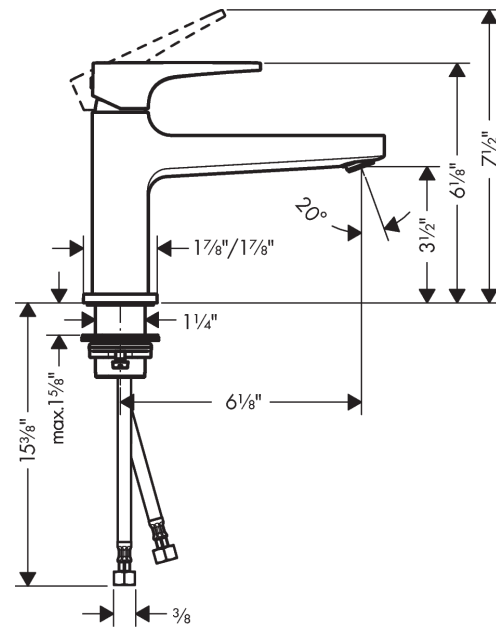

**Metropol**  
**Single-Hole Faucet 100 with Lever Handle, 1.2 GPM**  
 Finishes : **brushed nickel**    Part no. : **32505821**

## Scale drawing

**Metropol**  
**Single-Hole Faucet 100 with Lever Handle, 1.2 GPM**  
Finishes : **brushed nickel**    Part no. : **32505821**