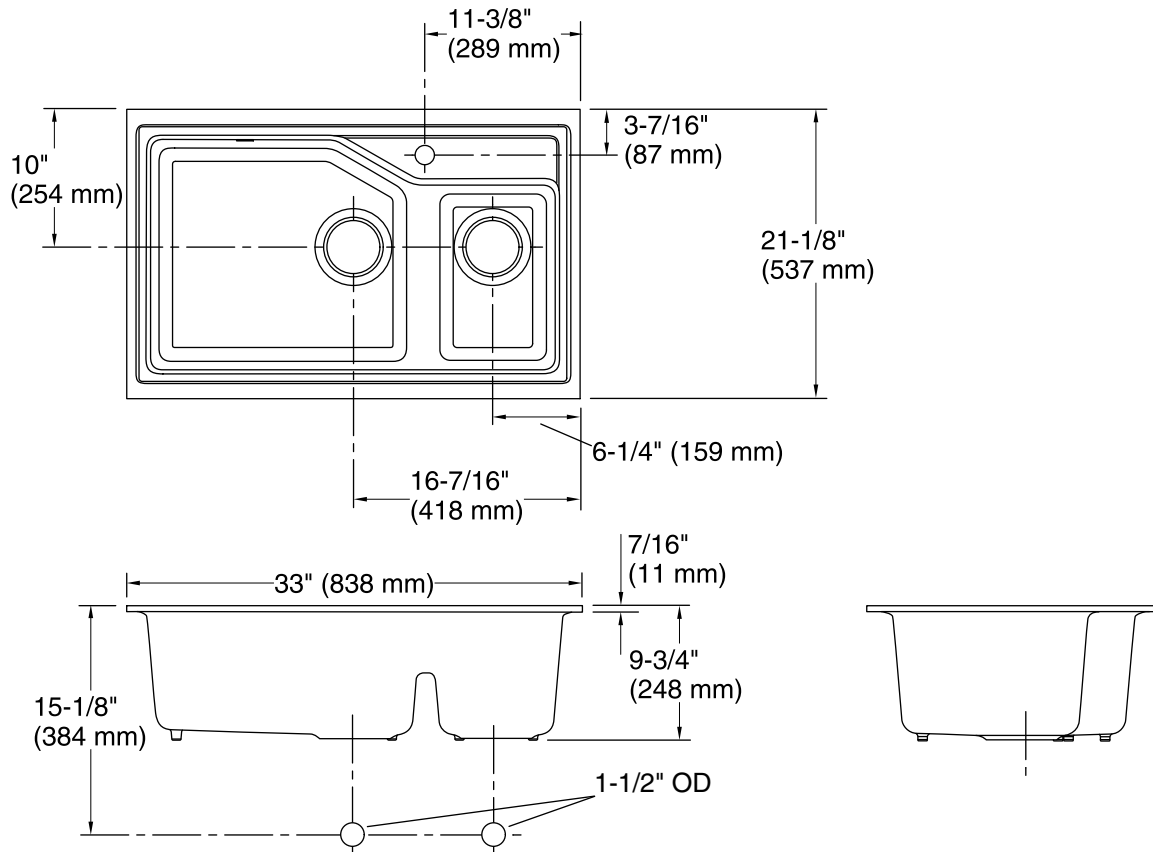

### Features

- 36-inch minimum base cabinet width.
- Large/medium bowls.
- 9-inch depth.
- Single faucet hole.
- An integrated faucet deck provides additional water containment.
- Smart Divide® features a lower bowl divider that increases workspace and versatility.
- Includes two bottom sink racks, walnut cutting board, and colander.
- Includes under-mount installation kit for simplified installation.

## Technical Information

All product dimensions are nominal.

Installation:	Under-mount
Min. base cabinet width:	36" (914 mm)
Bowl area (Left):	Length: 18-15/16" (481 mm) Width: 16-3/4" (425 mm) Bowl depth: 9" (229 mm) Water depth: 9" (229 mm)
Bowl area (Right):	Length: 8-11/16" (221 mm) Width: 13-1/2" (343 mm) Bowl depth: 9" (229 mm) Water depth: 9" (229 mm)
Number of deck holes:	1
Faucet hole(s):	1-3/8" (35 mm)
Drain hole:	3-7/8" (98 mm)
Template:	1106715-7, required, included