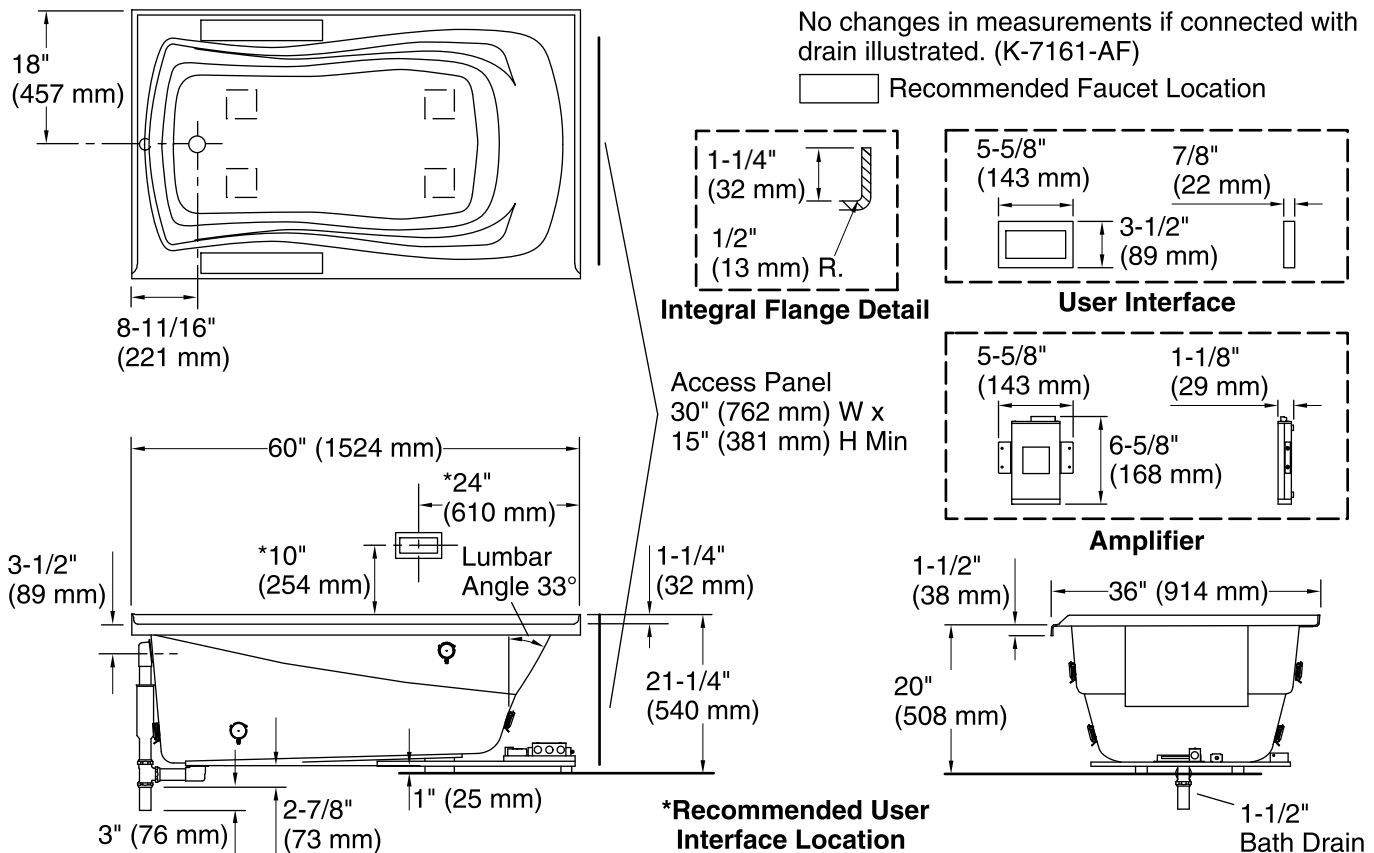

Required Electrical Service

One circuit required, protected with Class A Ground-Fault Circuit-Interrupter (GFCI) or Residual Current Device (RCD).

Amplifier, Heated Surface: 120 V, 15 A, 50/60 Hz

Technical Information

All product dimensions are nominal.

Installation:	Three-wall alcove
Drain location:	Left
Basin area, bottom:	46" x 24" (1168 mm x 610 mm)
Basin area, top:	54" x 27" (1372 mm x 686 mm)
Weight:	73 lbs (33.1 kg)
Minimum floor load:	42 lbs/ft² (205.1 kg/m²)
Water depth:	14" (356 mm)
Water capacity:	63 gal (238.5 L)
Cutout:	Drop-in, 58" x 34" (1473 mm x 864 mm)
Electrical component rating:	Amplifier: 120 V, 50/60 Hz Heated Surface: 120 V, 0.5 A, 50/60 Hz, 65 W
Minimum flat for door:	2" (50 mm)
Bluetooth® range:	33 ft (0.8 m)

Notes

Measure your actual product for rough-in details. Install this product according to the installation instructions.

The hot water supply should be 70% of the capacity of the bath or greater. Installations will vary.

Control amplifier fits 16" (406 mm) center studs. 25' (7.6 m) cables are included.

If installing a rim-mount faucet, make sure there is no interference above or below the deck before drilling any holes.