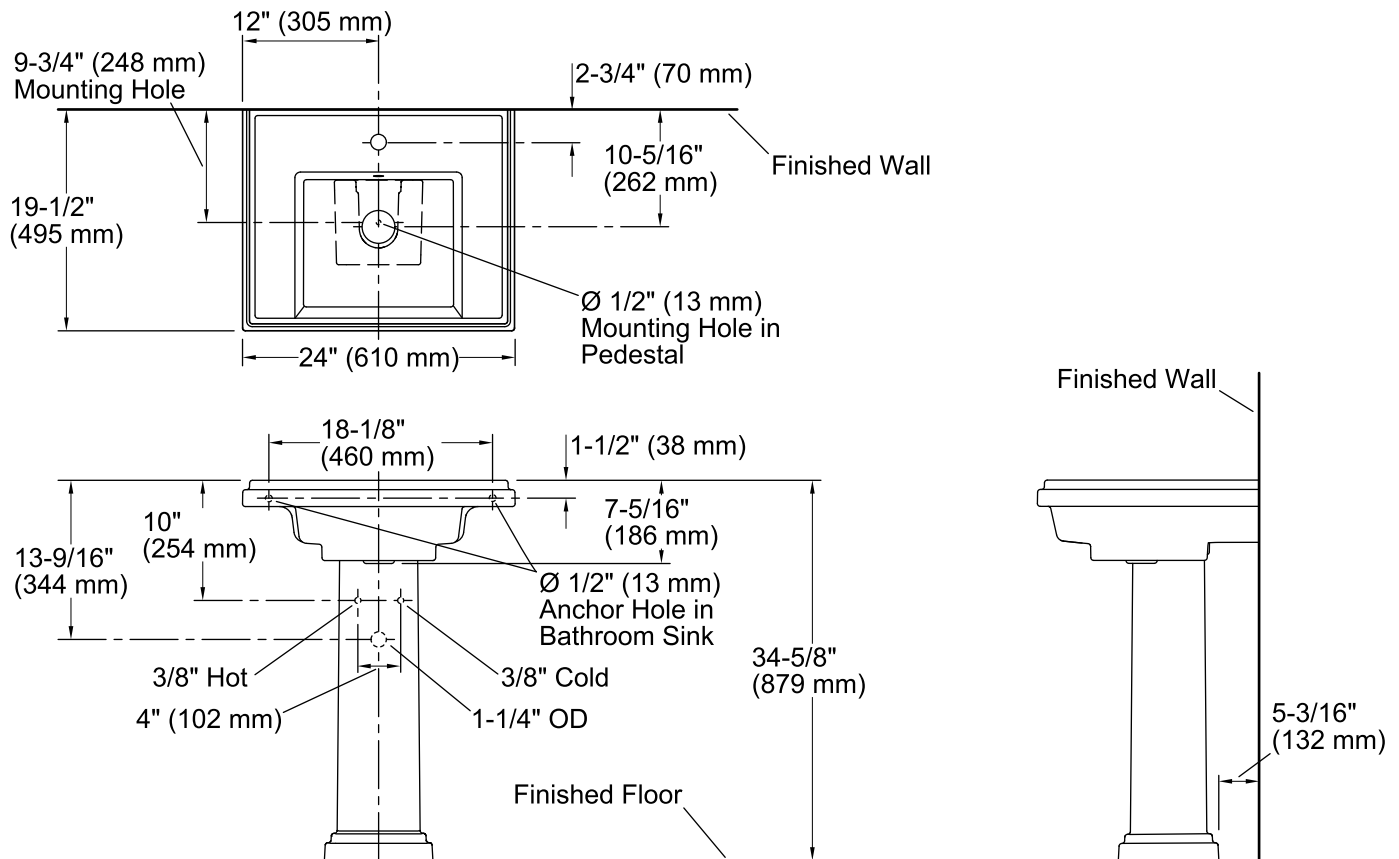

Features

- Single faucet hole.
- Square basin.
- Overflow drain.
- Combination consists of the K-2757-1 basin and the K-2767 pedestal.
- Coordinates with other products in the Tresham collection.

Material

- Fireclay.

Installation

- Pedestal

Recommended Products/Accessories

K-7605-P Angle Supply with Stop (pair)
K-8998 P-Trap

Included Components

Product consists of:

K-2757-1 Pedestal Bathroom Sink Basin
K-2767 Pedestal

Technical Information

All product dimensions are nominal.

| | |
|-----------------------|--|
| Bowl configuration: | Single |
| Installation: | Pedestal |
| Bowl area (Only): | Length: 14-1/4" (362 mm) Width: 12-1/2" (318 mm) Water depth: 3-1/4" (83 mm) |
| Number of deck holes: | 1 |
| Faucet hole(s): | 1-3/8" (35 mm) |
| Drain hole: | 1-3/4" (44 mm) |