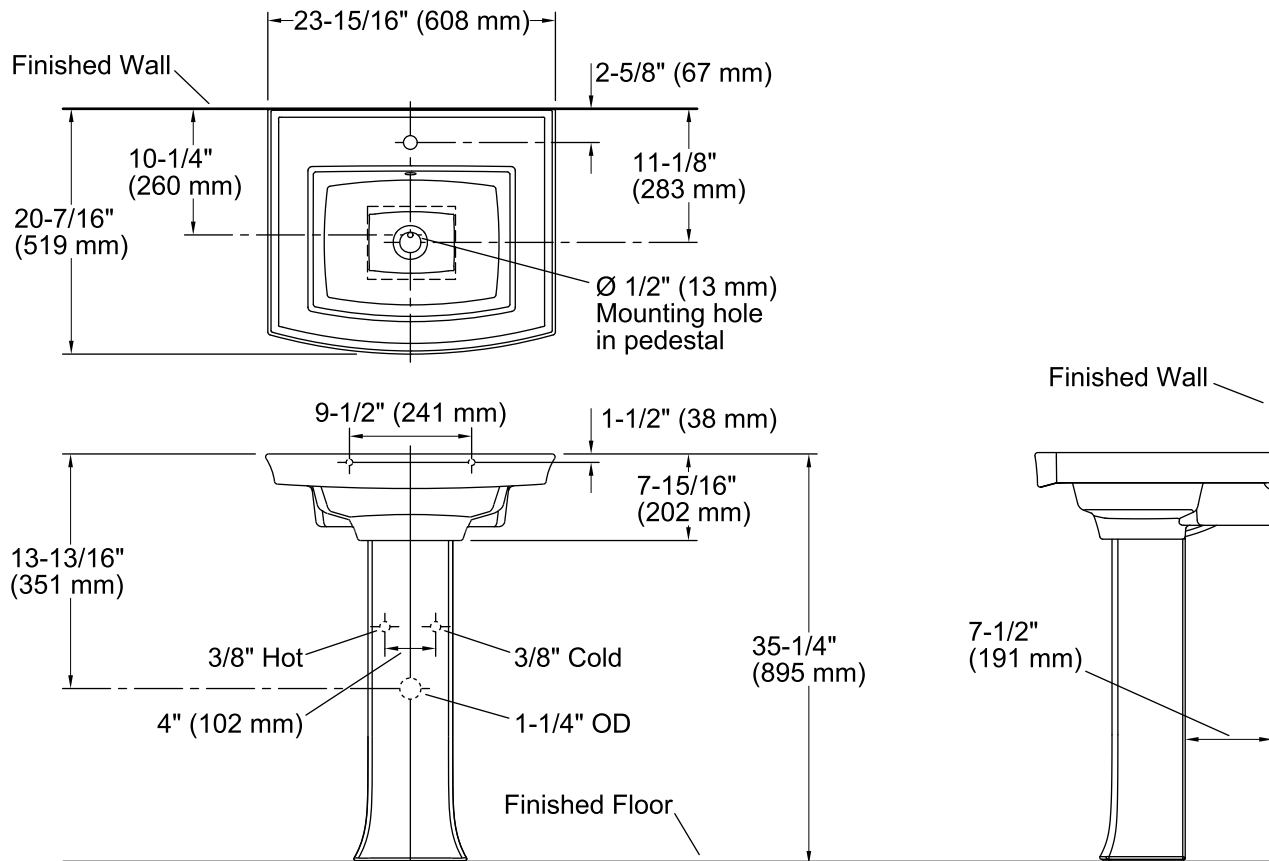

### Features

- Single faucet hole.
- Classic rectangular basin.
- Overflow drain.
- Combination consists of the K-2358-1 basin and the K-2357 pedestal.
- Coordinates with other products in the Archer collection.

## Technical Information

All product dimensions are nominal.

Bowl configuration:	Single
Installation:	Pedestal
Bowl area (Only):	Length: 16-1/4" (413 mm) Width: 11-15/16" (303 mm) Water depth: 4" (102 mm)
Number of deck holes:	1
Faucet hole(s):	1-3/8" (35 mm)
Drain hole:	1-3/4" (44 mm)