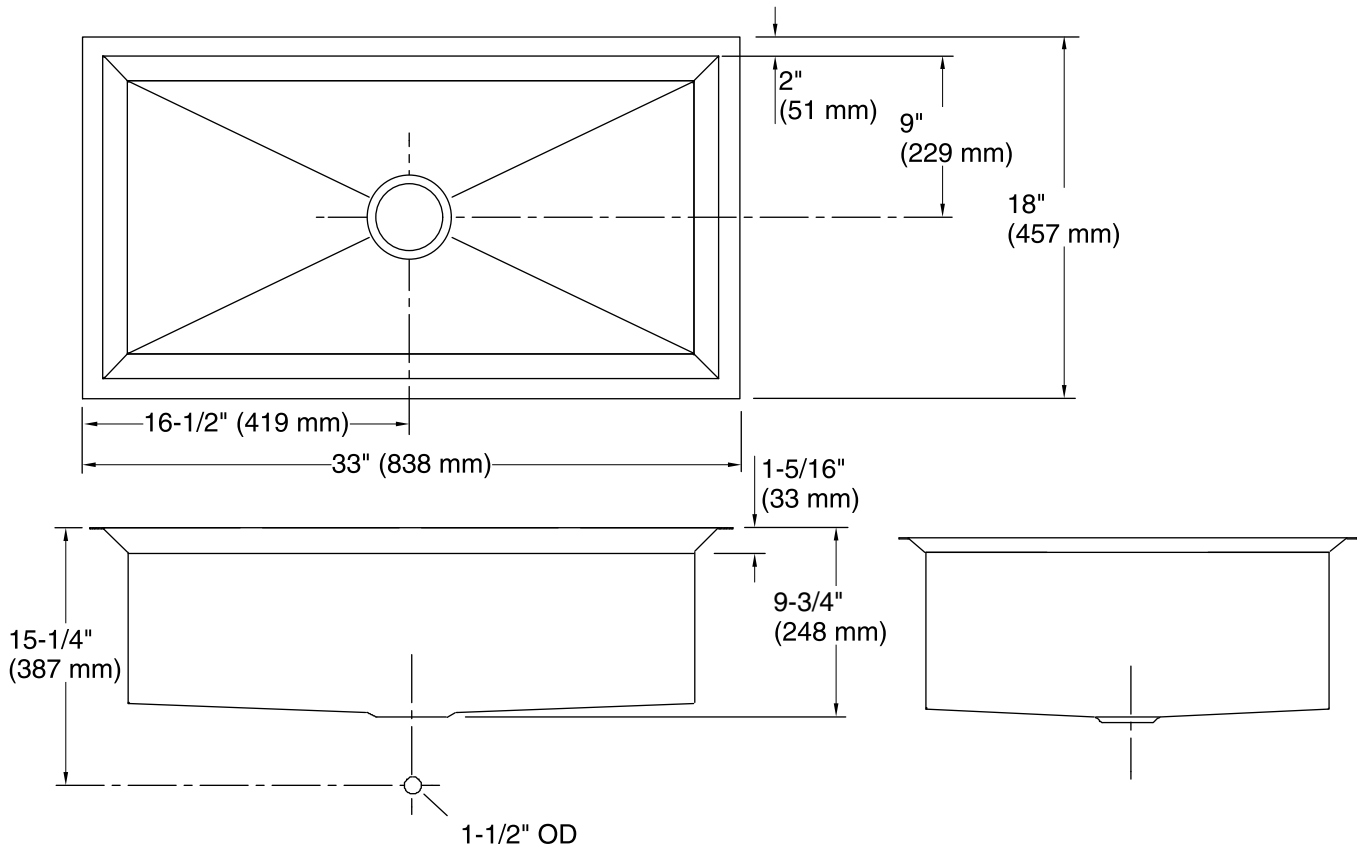

KOHLER®

Poise®
Under-mount Kitchen Sink
K-3387

Features

- 36-inch minimum base cabinet width.
- 16-gauge stainless steel.
- Under-mount.
- Single bowl.
- With SilentShield® sound-absorption technology.
- 33" (838 mm) x 18" (457 mm)

2-2-2017 04:00

THE BOLD LOOK
OF **KOHLER®**

Technical Information

All product dimensions are nominal.

Bowl configuration:	Single
Installation:	Under-mount
Bowl area (Only)	Length: 29" (737 mm) Width: 14" (356 mm) Bowl depth: 9-1/2" (241 mm)
Drain hole:	3-5/8" (92 mm)
Template:	1021992-7, required, included