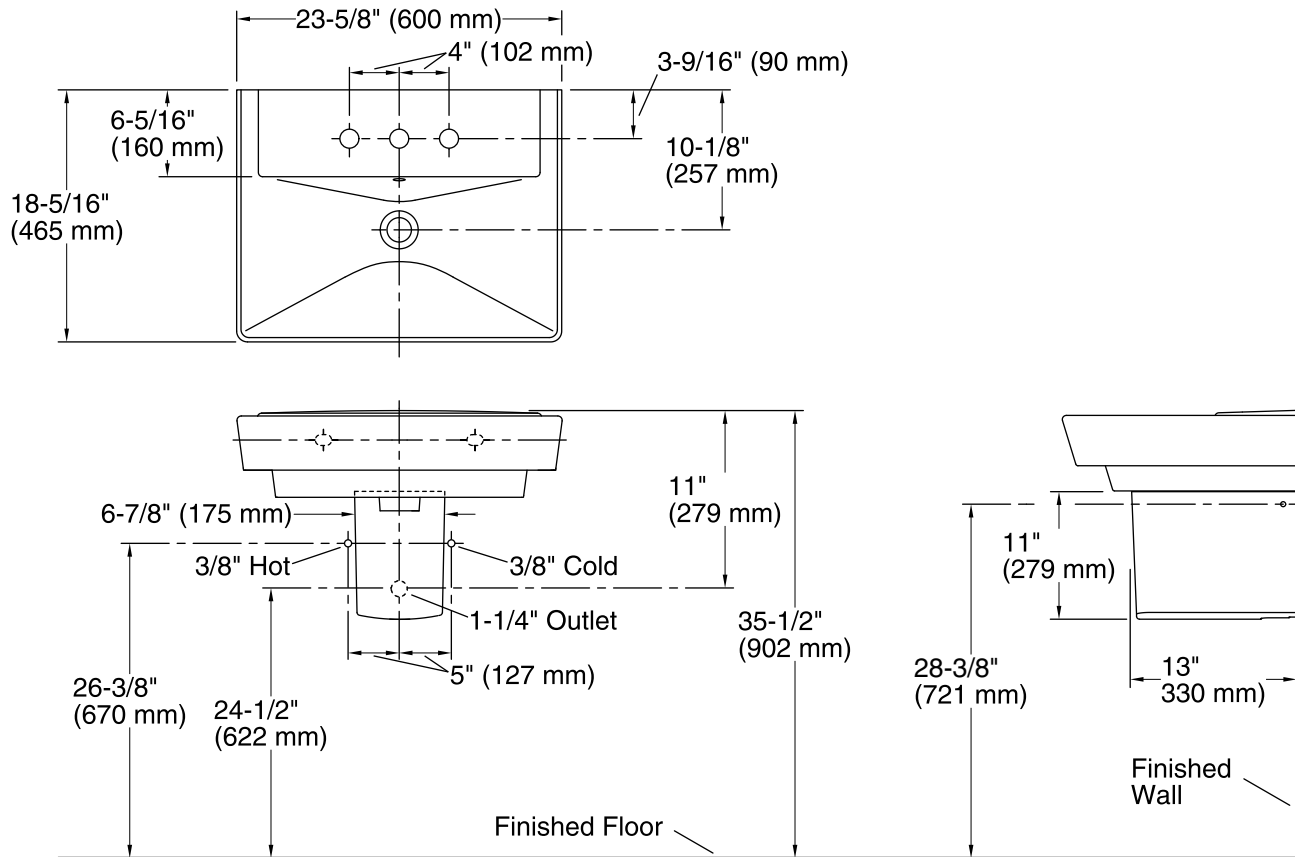

## Features

- 8-inch center faucet holes.
- Deep, V-shaped basin.
- Overflow drain with included K-4061 Polished Chrome cap.
- Combination consists of the K-5027-8 basin and the K-5031 shroud.
- Coordinates with other products in the Rêve collection.

## Technical Information

All product dimensions are nominal.

Bowl configuration:	Single
Installation:	Wall-mount
Bowl area (Only):	Length: 23-5/8" (600 mm) Width: 12" (305 mm) Water depth: 3" (76 mm)
Number of deck holes:	3
Faucet hole spacing:	8" (203 mm)
Faucet hole(s):	1-3/8" (35 mm)
Drain hole:	1-3/4" (44 mm)