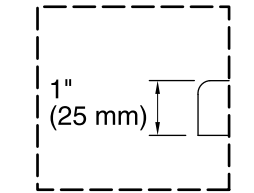

Access Panel
20" (508 mm) W x
15" (381 mm) H