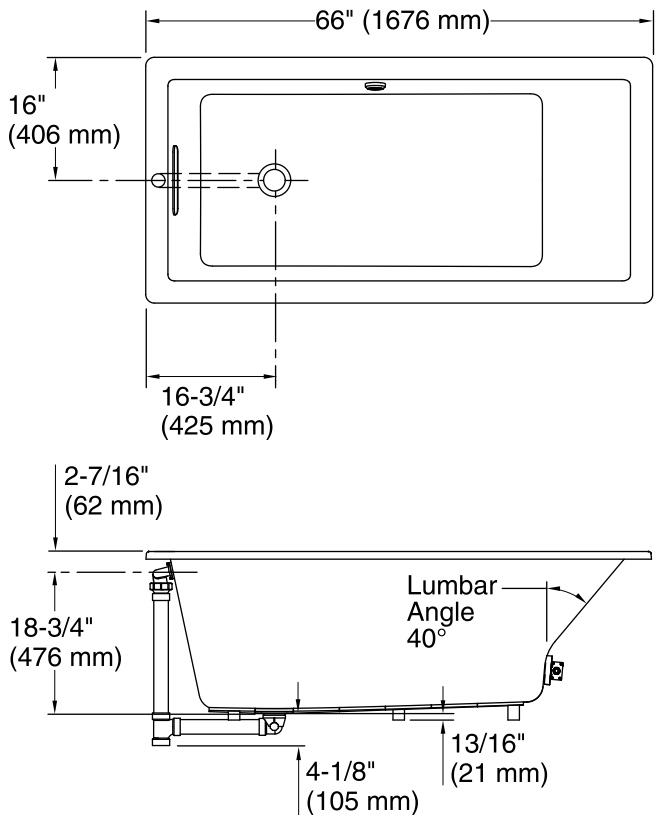

THE BOLD LOOK
OF **KOHLER**®

No change in measurement if connected with drain illustrated. (K-7272)

Access Panel
 20" (508 mm) W x
 15" (381 mm) H

Required Electrical Service

One circuit required, protected with Class A Ground-Fault Circuit-Interrupter (GFCI) or Residual Current Device (RCD).

Heated Surface: 120 V, 15 A

Technical Information

All product dimensions are nominal.

Installation:	Drop-in, Under-mount
Drain location:	End
Basin area, bottom:	44-1/2" x 22-5/16" (1130 mm x 567 mm)
Basin area, top:	59-5/8" x 25-1/2" (1514 mm x 648 mm)
Weight:	92 lbs (41.7 kg)
Minimum floor load:	50 lbs/ft ² (244.1 kg/m ²)
Water depth:	18" (457 mm)
Water capacity:	85.8 gal (324.8 L)
Cutout:	Drop-in, 64-1/2" x 30-1/2" (1638 mm x 775 mm)
Electrical component rating:	Heated Surface: 120 V, 0.5 A, 60 Hz, 65 W
Minimum flat for door:	2-1/2" (64 mm)

Notes

Measure your actual product for rough-in details. Install this product according to the installation instructions.

The hot water supply should be 70% of the capacity of the bath or greater. Installations will vary.