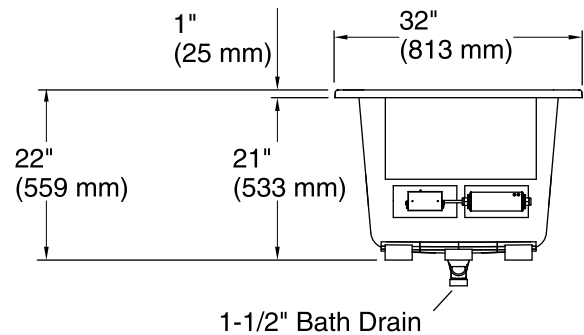

THE BOLD LOOK
OF **KOHLER**®

No change in measurement if connected with drain illustrated. (K-7272)

Access Panel
 20" (508 mm) W x
 15" (381 mm) H

Required Electrical Service

One circuit required, protected with Class A Ground-Fault Circuit-Interrupter (GFCI) or Residual Current Device (RCD).

Heated Surface: 120 V, 15 A

Technical Information

All product dimensions are nominal.

Installation:	Drop-in, Under-mount
Drain location:	End
Basin area, bottom:	44-1/2" x 22-5/16" (1130 mm x 567 mm)
Basin area, top:	59-5/8" x 25-1/2" (1514 mm x 648 mm)
Weight:	92 lbs (41.7 kg)
Minimum floor load:	50 lbs/ft ² (244.1 kg/m ²)
Water depth:	18" (457 mm)
Water capacity:	85.8 gal (324.8 L)
Cutout:	Drop-in, 64-1/2" x 30-1/2" (1638 mm x 775 mm)
Electrical component rating:	Heated Surface: 120 V, 0.5 A, 60 Hz, 65 W
Minimum flat for door:	2-1/2" (64 mm)