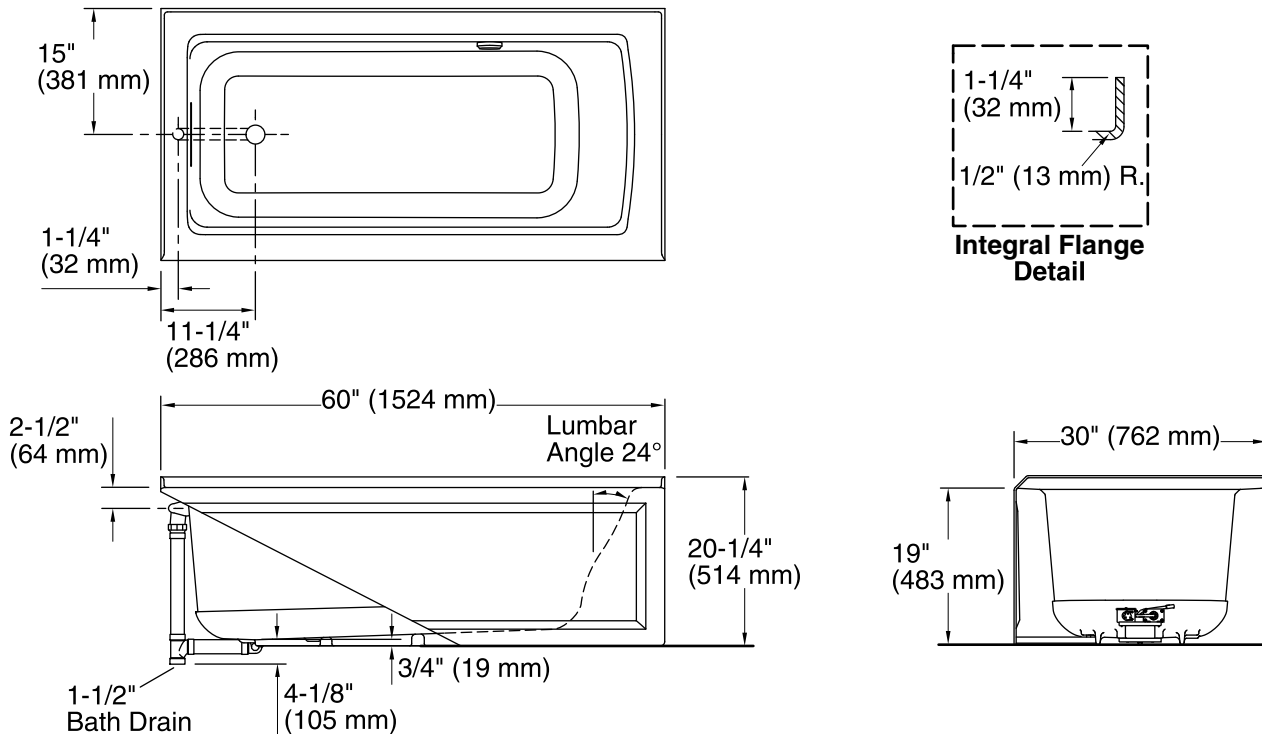

No change in measurements if connected with drain illustrated. (K-7272)

Required Electrical Service

One circuit required, protected with Class A Ground-Fault Circuit-Interrupter (GFCI) or Residual Current Device (RCD).

Heated Surface: 120 V, 15 A, 60 Hz

Technical Information

All product dimensions are nominal.

Installation:	3-Wall Alcove
Drain location:	Left
Basin area, bottom:	45-1/8" x 19-11/16" (1146 mm x 500 mm)
Basin area, top:	52-1/8" x 22-1/16" (1324 mm x 560 mm)
Weight:	83 lbs (37.6 kg)
Minimum floor load:	46.7 lbs/ft² (228 kg/m²)
Water depth:	15-1/8" (384 mm)
Water capacity:	57 gal (215.8 L)
Electrical component rating:	Heated Surface: 120 V, 0.5 A, 60 Hz, 65 W
Minimum flat for door:	2" (51 mm)

Notes

Measure your actual product for rough-in details. Install this product according to the installation instructions.

The hot water supply should be 70% of the capacity of the bath or greater. Installations will vary.

Provide one grounded electrical outlet within 24" (610 mm) of each component.

ADA compliant when installed to the specific requirements of these regulations.