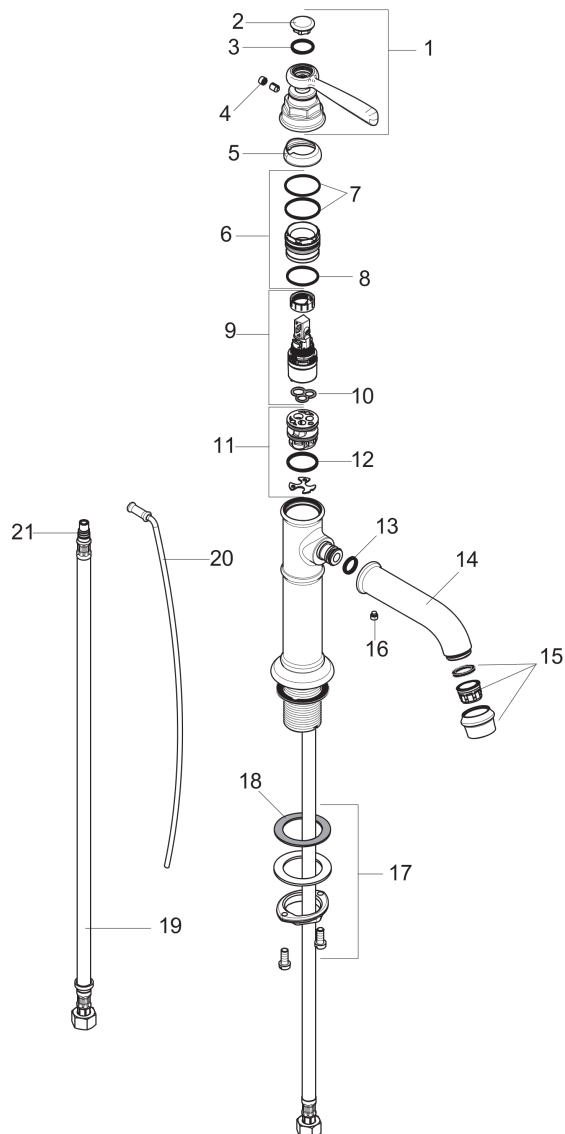

AXOR Montreux

Surfaces: **Brushed Nickel** Article Number: **16515821**

Description

product features

- ComfortZone 100
- normal spray
- flow rate at 3 bar: 4.5 l/min
- ceramic cartridge
- temperature limitation adjustable
- suitable for continuous flow water heaters
- pop-up waste set G 1

Technology

Product image

AXOR Montreux
Surfaces: **Brushed Nickel** Article Number: **16515821**

Exploded Drawing

Year of production: >01/18

AXOR Montreux

 Surfaces: **Brushed Nickel** Article Number: **16515821**

Spare part list

Year of production: >01/18

Pos.	Description	Article Number	PC	PU
1	handle	92973820	0	1
2	cover cap	92974000	0	1
3	O-ring 16x2	98133000	0	1
4	screw cover	96338000	0	1
5	flange	92625820	0	1
6	nut	92689000	0	1
7	O-ring 27x1,5	92527000	0	1
8	O-ring 25x1,5	98146000	0	1
9	cartridge, assy	95973001	0	1
10	seal	98865000	0	1
11	adapter for cartridge	98866000	0	1
12	O-ring 23x2	98398000	0	1
13	O-ring 11x2,5	98487000	0	1
14	spout cpl.	92978820	0	1
15	aerator M24x1 (4,5 l/min)	93254820	0	1
16	hollow set screw M6x5	98447000	0	1
17	fixing set (Ø 34)	95049000	0	1
18	lever collar	97548000	0	1
19	connection hose 23½" M8x0,75 3/8"	98600001	0	1
20	pull rod	98730820	0	1
21	O-ring 7x1,5	98422000	0	1