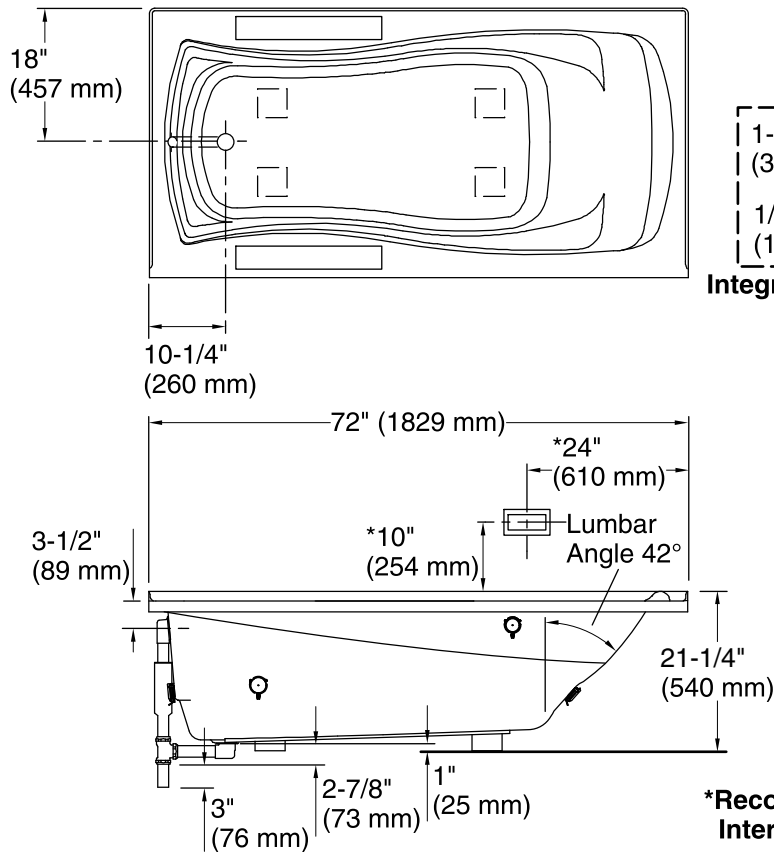

No change in measurements if connected with drain illustrated. (K-7166-AF)

□ Recommended Faucet Location

Required Electrical Service

One circuit required, protected with Class A Ground-Fault Circuit-Interrupter (GFCI) or Residual Current Device (RCD).

Amplifier: 120 V, 15 A, 50/60 Hz

Technical Information

All product dimensions are nominal.

Installation: 3-Wall Alcove

Drain location: Left

Basin area, bottom: 50" x 24" (1270 mm x 610 mm)

Basin area, top: 65" x 27" (1651 mm x 686 mm)

Weight: 88 lbs (39.9 kg)

Minimum floor load: 40 lbs/ft² (195.3 kg/m²)

Water depth: 14" (356 mm)

Water capacity: 72 gal (272.5 L)

Electrical component rating: Amplifier: 120 V, 1.1 A, 50/60 Hz

Amplifier channels: 2 at 15 W per channel
2 at 30 W per channel

Minimum flat for door: 2-1/8" (54 mm)

Bluetooth® range: 33 ft (0.8 m)

Bluetooth® version: 3.0

Notes

Measure your actual product for rough-in details. Install this product according to the installation instructions.

The hot water supply should be 70% of the capacity of the bath or greater. Installations will vary.

Control amplifier fits 16" (406 mm) center studs. 25' (7.6 m) cables are included.

If installing a rim-mount faucet, make sure there is no interference above or below the deck before drilling any holes.