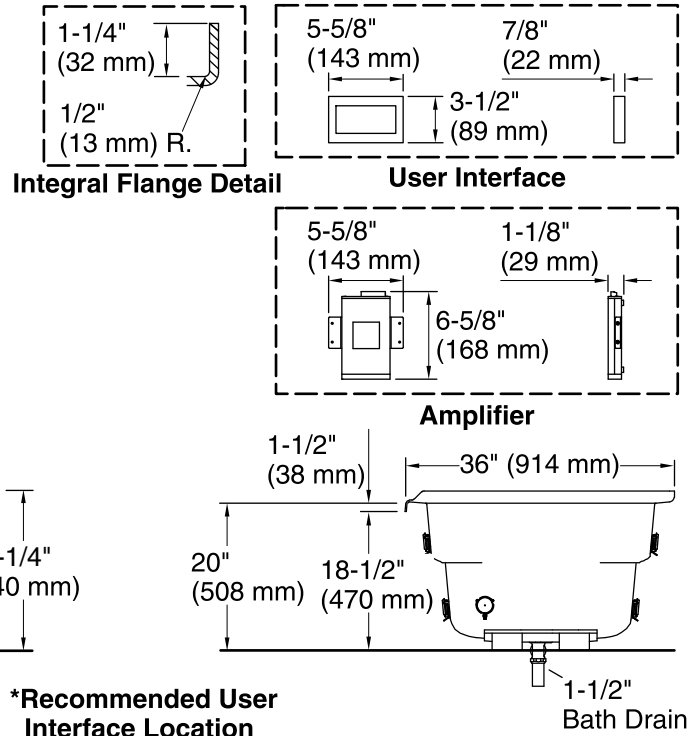

□ Recommended Faucet Location

Required Electrical Service

One circuit required, protected with Class A Ground-Fault Circuit-Interrupter (GFCI) or Residual Current Device (RCD).

Amplifier: 120 V, 15 A, 50/60 Hz

Technical Information

All product dimensions are nominal.

Installation: 3-Wall Alcove

Drain location: Left

Basin area, bottom: 50" x 24" (1270 mm x 610 mm)

Basin area, top: 65" x 27" (1651 mm x 686 mm)

Weight: 88 lbs (39.9 kg)

Minimum floor load: 40 lbs/ft² (195.3 kg/m²)

Water depth: 14" (356 mm)

Water capacity: 72 gal (272.5 L)

Electrical component rating: Amplifier: 120 V, 1.1 A, 50/60 Hz

Amplifier channels: 2 at 15 W per channel
2 at 30 W per channel