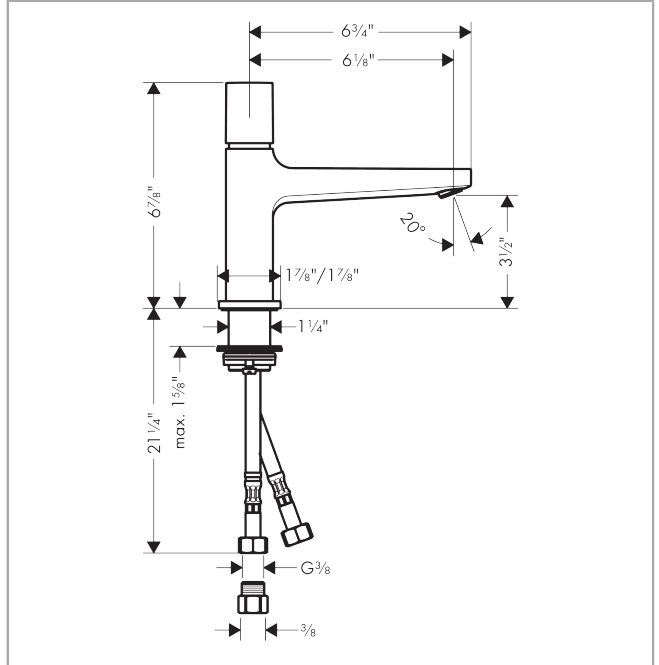

Scale drawing