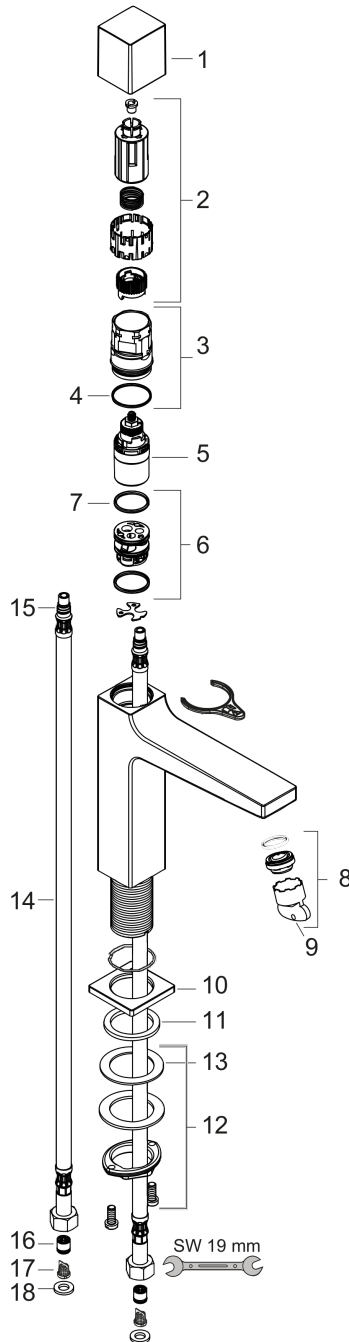

Metropol

Single-Hole Faucet 100 Select, 1.2 GPM

Finishes : **brushed nickel** Part no. : **32570821**

Description

Features

- Aerated spray
- maximum Flow rate at 44 PSI: 1.2 GPM
- Select cartridge for easy, intuitive operation: Push handle to turn water on and off, and turn to adjust temperature

Item details

List Price

\$ 455.00

Technology

Compliance

Product image

Scale drawing

Metropol

Single-Hole Faucet 100 Select, 1.2 GPM

Finishes : **brushed nickel** Part no. : **32570821**

Exploded drawing

Year of production: >01/18

Metropol

Single-Hole Faucet 100 Select, 1.2 GPM

Finishes : **brushed nickel** Part no. : **32570821**

Spare parts list

Year of production: >01/18

Pos.	Description	Part no.	Price	PU
1	handle	93070820	-	1
2	adapter for handle	92526000	-	1
3	nut	92528000	-	1
4	O-ring 27x1,5	92527000	-	1
5	cartridge, assy	92529000	-	1
6	adapter for cartridge	98866000	-	1
7	O-ring 23x2	98398000	-	1
8	aerator M24x1 (4,5 l/min)	93202000	-	1
9	service tool	95661000	-	1
10	escutcheon	93048820	-	1
11	flat seal	98749000	-	1
12	fixing set (Ø 32)	13961000	-	1
13	lever collar	97548000	-	1
14	connection hose 450 mm M8x0,75 G3/8	92531000	-	1
15	O-ring 7x1,5	98422000	-	1
16	non return valve DW 10	96456000	-	1
17	filter	92532000	-	1
18	sealing set	92533000	-	1
a	adapter for connection hose	88802000	-	1