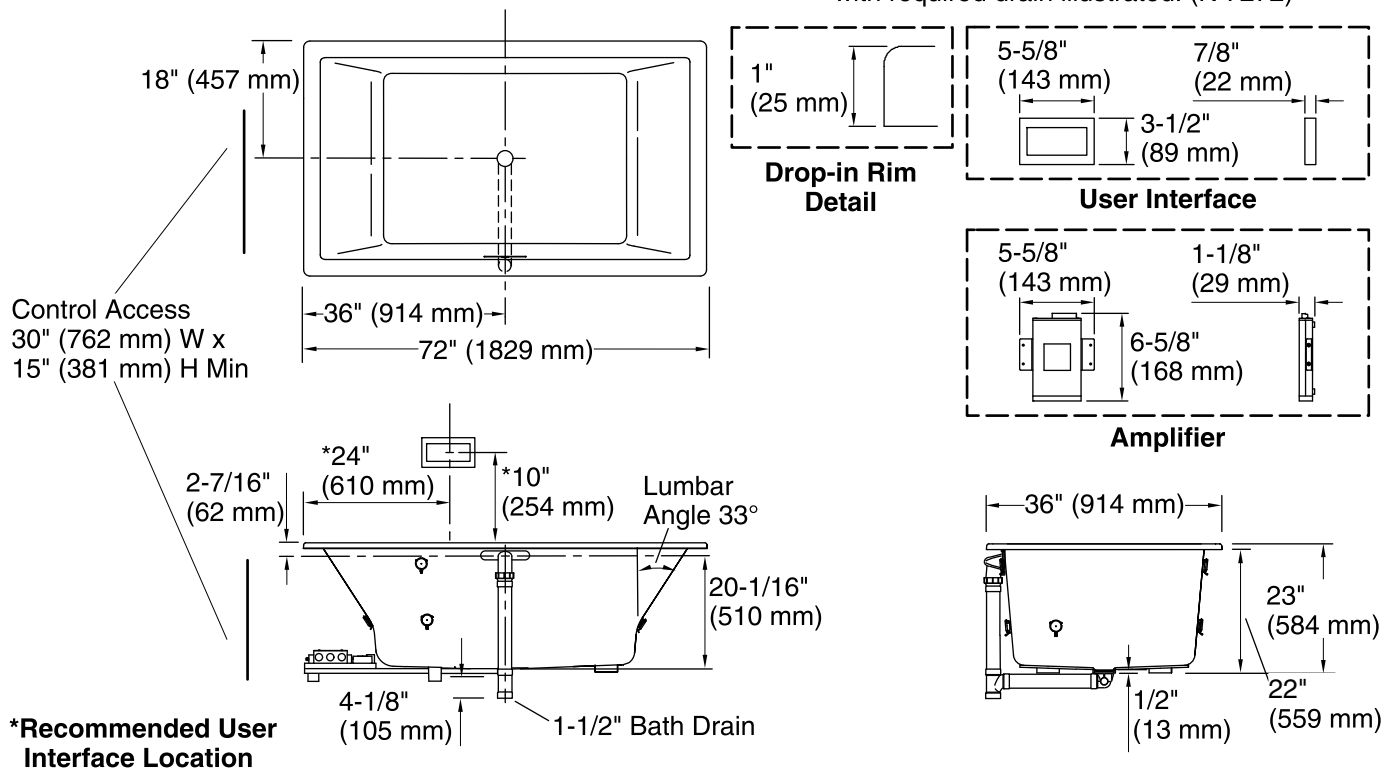

No change in measurements if connected with required drain illustrated. (K-7272)

Required Electrical Service

One circuit required, protected with Class A Ground-Fault Circuit-Interrupter (GFCI) or Residual Current Device (RCD).

Amplifier, Heated Surface: 120 V, 15 A, 50/60 Hz

Technical Information

All product dimensions are nominal.

Installation:	Drop-in, Under-mount
Drain location:	Center
Basin area, bottom:	45-3/4" x 25-15/16" (1162 mm x 659 mm)
Basin area, top:	65-3/8" x 29-5/16" (1661 mm x 745 mm)
Weight:	92 lbs (41.7 kg)
Minimum floor load:	59 lbs/ft² (288.1 kg/m²)
Water depth:	19-7/16" (494 mm)
Water capacity:	112 gal (424 L)
Cutout:	Drop-in, 71-1/2" x 35-1/2" (1816 mm x 902 mm)
Electrical component rating:	Amplifier: 120 V, 50/60 Hz Heated Surface: 120 V, 0.5 A, 50/60 Hz, 65 W
Minimum flat for door:	2-3/4" (69 mm)

Notes

Measure your actual product for rough-in details. Install this product according to the installation instructions.

The hot water supply should be 70% of the capacity of the bath or greater. Installations will vary.

Kit is required for under-mount installations (sold separately).

Control amplifier fits 16" (406 mm) center studs. 25' (7.6 m) cables are included.