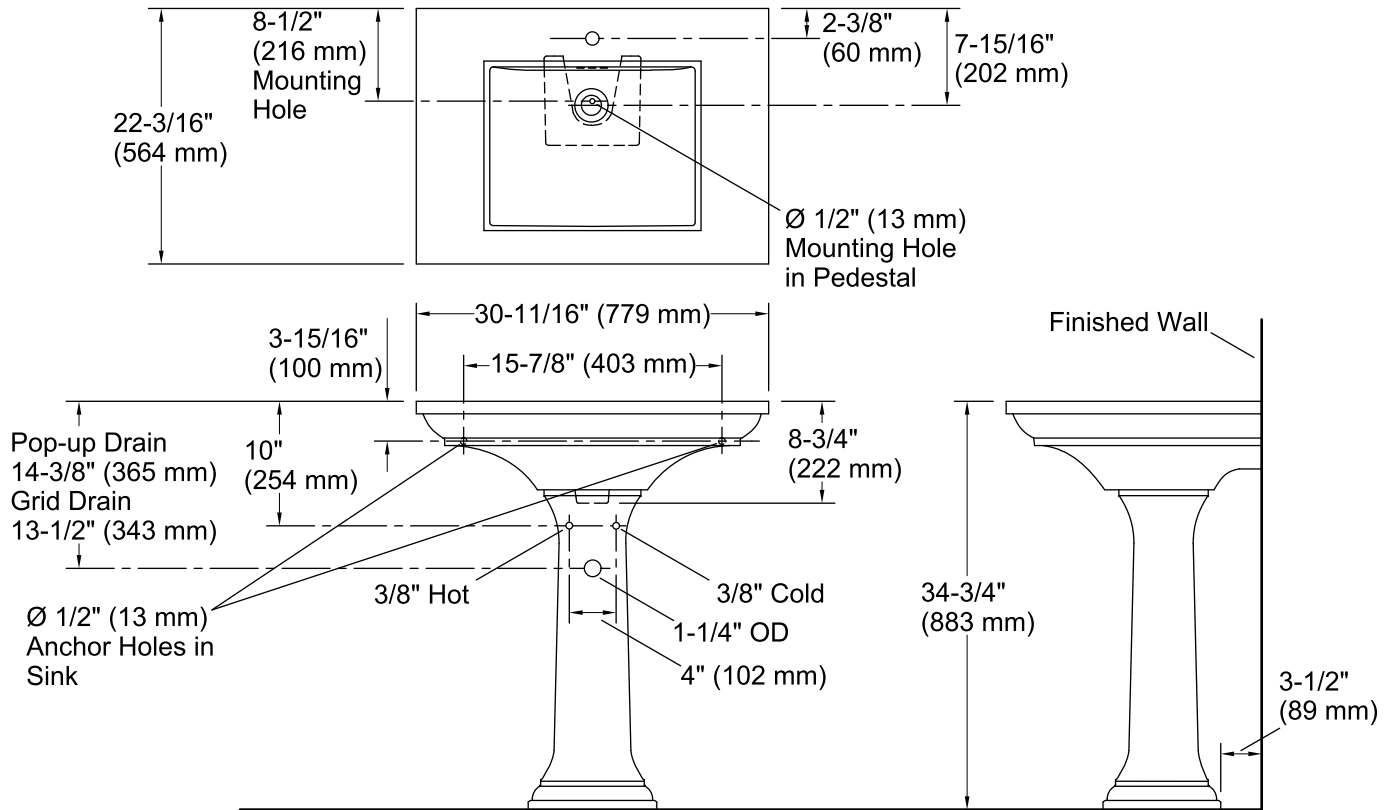

Memoirs® Stately
Pedestal Bathroom Sink
K-2268-1

Features

- Single faucet hole.
- Elegant rectangular basin.
- Overflow drain.
- Combination consists of the K-2269-1 basin and the K-2267 pedestal.
- Coordinates with other products in the Memoirs collection.

Components

Product includes:

- K-2269-1 Pedestal/Console Table Bathroom Sink
- K-2267 Bathroom Sink Pedestal
- Additional included component/s: Rubber pads, and accessory pack.

Codes/Standards

ASME A112.19.2/CSA B45.1

Technical Information

All product dimensions are nominal.

Bowl configuration:	Single
Installation:	Pedestal
Bowl area (Only):	Length: 19" (483 mm) Width: 14" (356 mm) Water depth: 5-1/2" (140 mm)
Number of deck holes:	1
Faucet hole(s):	1-3/8" (35 mm)
Drain hole:	1-3/4" (44 mm)