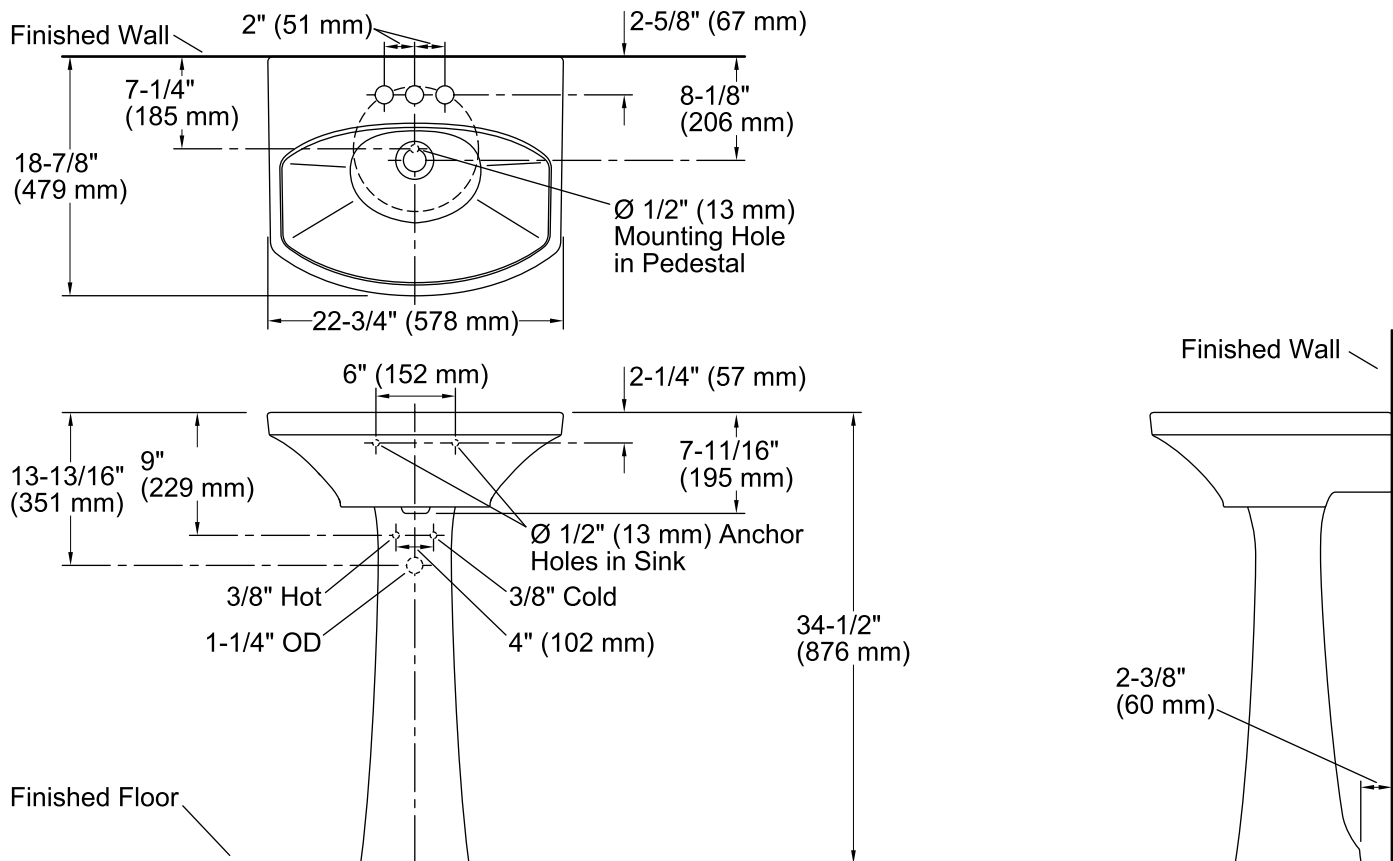

Features

- 4-inch center faucet holes.
- Overflow drain.
- Combination consists of the K-2363-4 basin and the K-2364 pedestal.
- Coordinates with other products in the Cimarron collection.

Material

- Vitreous china.

Installation

- Pedestal

Components

Product includes:

K-2364 Bathroom Sink Pedestal

K-2363-4 Pedestal Bathroom Sink Basin

Additional included component/s: Pedestal accessory pack, and rubber pads.

Codes/Standards

Technical Information

All product dimensions are nominal.

Bowl configuration:	Single
Installation:	Pedestal
Bowl area (Only):	Length: 21" (533 mm) Width: 12-3/4" (324 mm) Water depth: 3-5/8" (92 mm)
Number of deck holes:	3
Faucet hole(s):	1-1/4" (32 mm)
Drain hole:	1-3/4" (44 mm)