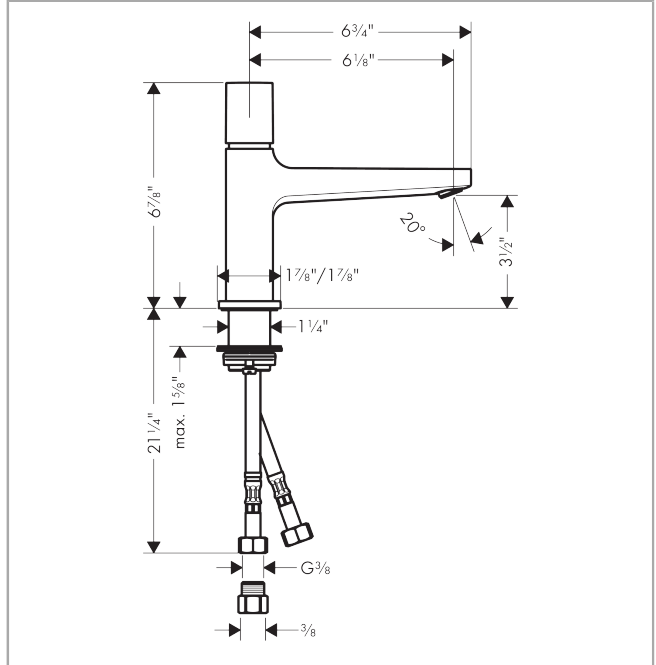

Metropol

Single-Hole Faucet 100 Select, 1.2 GPM

Finishes : **chrome** Part no. : **32570001**

Description

Features

- Aerated spray
- maximum Flow rate at 44 PSI: 1.2 GPM
- Select cartridge for easy, intuitive operation: Push handle to turn water on and off, and turn to adjust temperature

Item details

List Price

\$ 380.00

Technology

Compliance

Product image

Scale drawing

Metropol
Single-Hole Faucet 100 Select, 1.2 GPM
 Finishes : **chrome** Part no. : **32570001**

Exploded drawing

Year of production: >01/18

Metropol

Single-Hole Faucet 100 Select, 1.2 GPM

Finishes : **chrome** Part no. : **32570001**

Spare parts list

Year of production: >01/18

Pos.	Description	Part no.	Price	PU
1	handle	93070000	-	1
2	adapter for handle	92526000	-	1
3	nut	92528000	-	1
4	O-ring 27x1,5	92527000	-	1
5	cartridge, assy	92529000	-	1
6	adapter for cartridge	98866000	-	1
7	O-ring 23x2	98398000	-	1
8	aerator M24x1 (4,5 l/min)	93202000	-	1
9	service tool	95661000	-	1
10	escutcheon	93048000	-	1
11	flat seal	98749000	-	1
12	fixing set (Ø 32)	13961000	-	1
13	lever collar	97548000	-	1
14	connection hose 450 mm M8x0,75 G3/8	92531000	-	1
15	O-ring 7x1,5	98422000	-	1
16	non return valve DW 10	96456000	-	1
17	filter	92532000	-	1
18	sealing set	92533000	-	1
a	adapter for connection hose	88802000	-	1