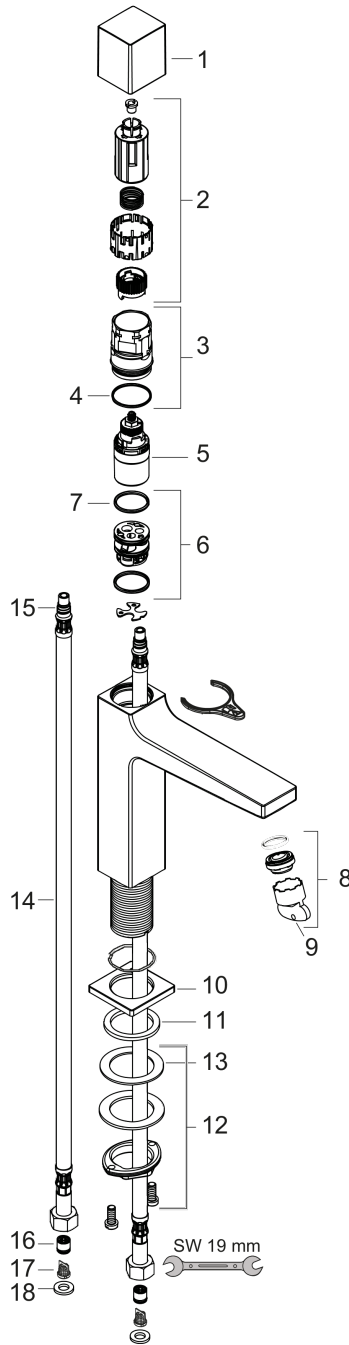

Metropol

Single-Hole Faucet 100 Select, 1.2 GPM

Finishes : **chrome** Part no. : **32570001**

Description

Features

- Aerated spray
- maximum Flow rate at 44 PSI: 1.2 GPM
- Select cartridge for easy, intuitive operation: Push handle to turn water on and off, and turn to adjust temperature

Item details

List Price

\$ 380.00

Technology

Compliance

Product image

Scale drawing

Metropol
Single-Hole Faucet 100 Select, 1.2 GPM
 Finishes : **chrome** Part no. : **32570001**

Exploded drawing

Year of production: >01/18

Metropol

Single-Hole Faucet 100 Select, 1.2 GPM

Finishes : **chrome** Part no. : **32570001**

Spare parts list

Year of production: >01/18

Pos.	Description	Part no.	Price	PU
1	handle	93070000	-	1
2	adapter for handle	92526000	-	1
3	nut	92528000	-	1
4	O-ring 27x1,5	92527000	-	1
5	cartridge, assy	92529000	-	1
6	adapter for cartridge	98866000	-	1
7	O-ring 23x2	98398000	-	1
8	aerator M24x1 (4,5 l/min)	93202000	-	1
9	service tool	95661000	-	1
10	escutcheon	93048000	-	1
11	flat seal	98749000	-	1
12	fixing set (Ø 32)	13961000	-	1
13	lever collar	97548000	-	1
14	connection hose 450 mm M8x0,75 G3/8	92531000	-	1
15	O-ring 7x1,5	98422000	-	1
16	non return valve DW 10	96456000	-	1
17	filter	92532000	-	1
18	sealing set	92533000	-	1
a	adapter for connection hose	88802000	-	1