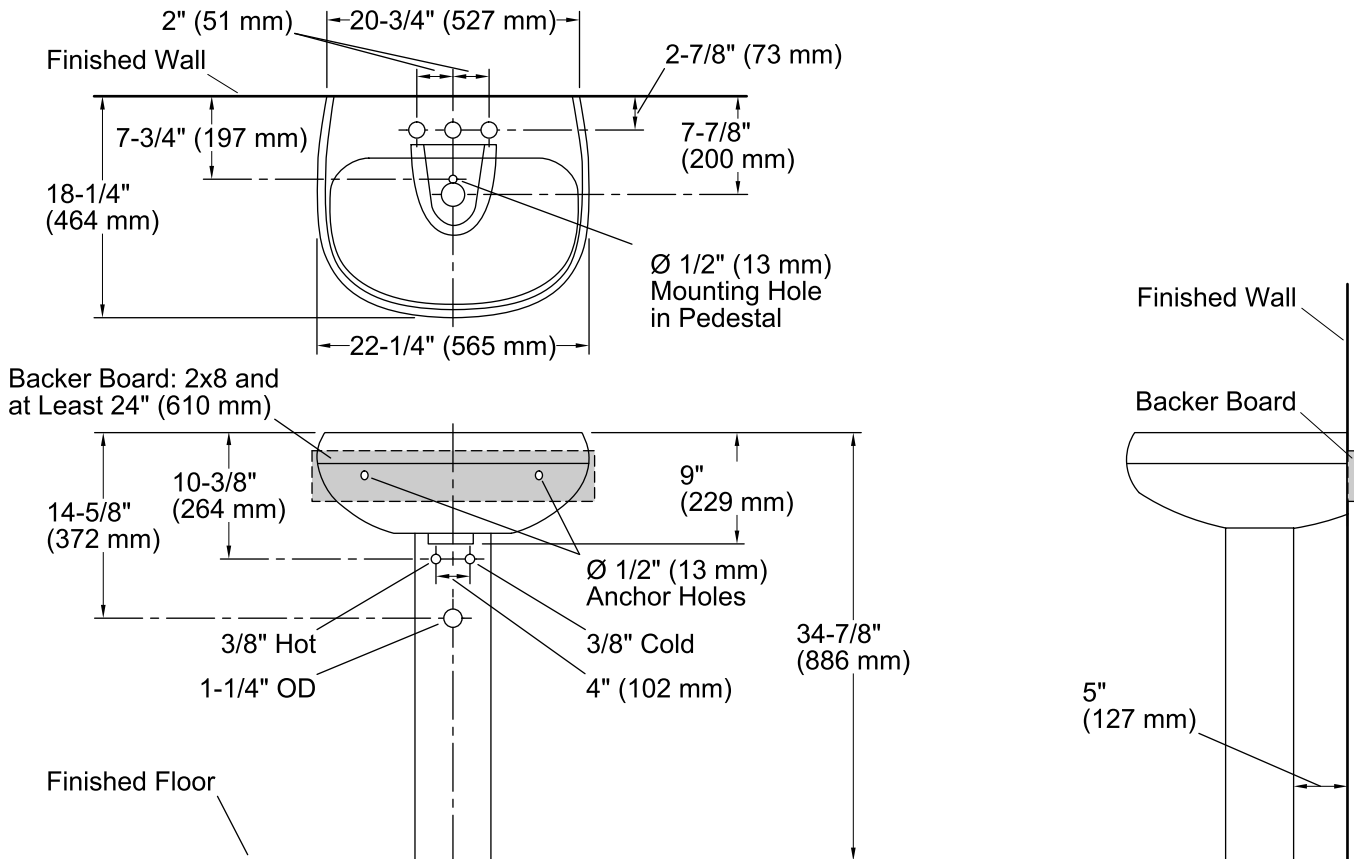

Technical Information

All product dimensions are nominal.

- Bowl configuration: Single
- Installation: Pedestal
- Bowl area (Only): Length: 20" (508 mm)
  Width: 12" (305 mm)
  Water depth: 5" (127 mm)
- Number of deck holes: 3
- Faucet hole spacing: 4" (102 mm)
- Faucet hole(s): 1-1/4" (32 mm)
- Drain hole: 1-3/4" (44 mm)

Notes

Install this product according to the installation instructions.