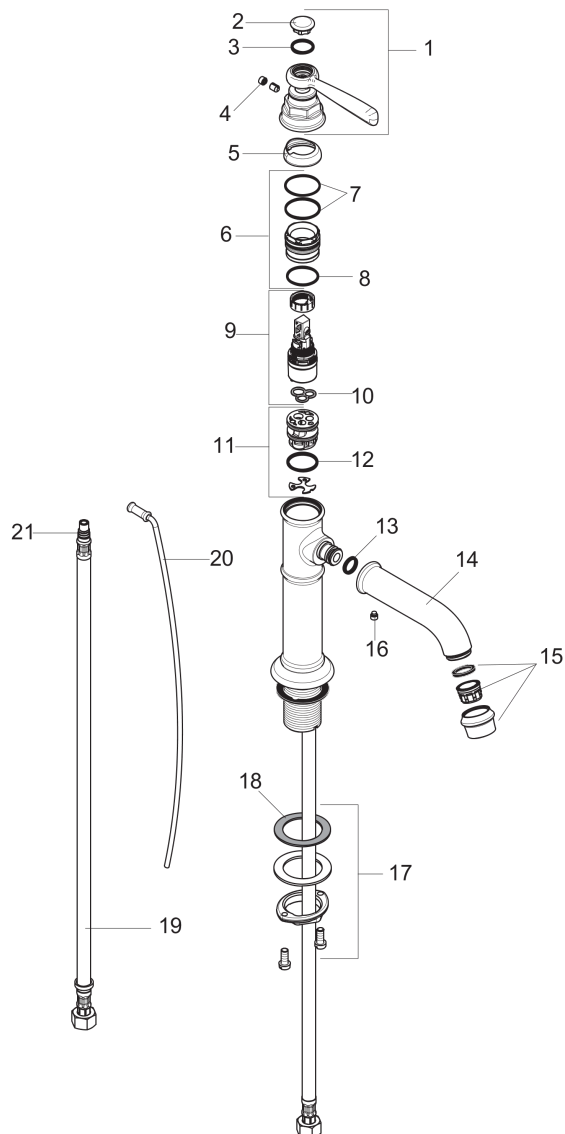

### product features

- ComfortZone 100
- normal spray
- flow rate at 3 bar: 4.5 l/min
- ceramic cartridge
- temperature limitation adjustable
- suitable for continuous flow water heaters
- pop-up waste set G 1

## Product image

**AXOR Montreux**  
Surfaces: **Chrome**    Article Number: **16515001**

## Exploded Drawing

Year of production: >01/18

**AXOR Montreux**  
Surfaces: **Chrome**

Article Number: **16515001**

## Spare part list

Year of production: >01/18

Pos.	Description	Article Number	PC	PU
1	handle	92973000	0	1
2	cover cap	92974000	0	1
3	O-ring 16x2	98133000	0	1
4	screw cover	96338000	0	1
5	flange	92625000	0	1
6	nut	92689000	0	1
7	O-ring 27x1,5	92527000	0	1
8	O-ring 25x1,5	98146000	0	1
9	cartridge, assy	95973001	0	1
10	seal	98865000	0	1
11	adapter for cartridge	98866000	0	1
12	O-ring 23x2	98398000	0	1
13	O-ring 11x2,5	98487000	0	1
14	spout cpl.	92978000	0	1
15	aerator M24x1 (4,5 l/min)	93254000	0	1
16	hollow set screw M6x5	98447000	0	1
17	fixing set (Ø 34)	95049000	0	1
18	lever collar	97548000	0	1
19	connection hose 23½" M8x0,75 3/8"	98600001	0	1
20	pull rod	98730000	0	1
21	O-ring 7x1,5	98422000	0	1