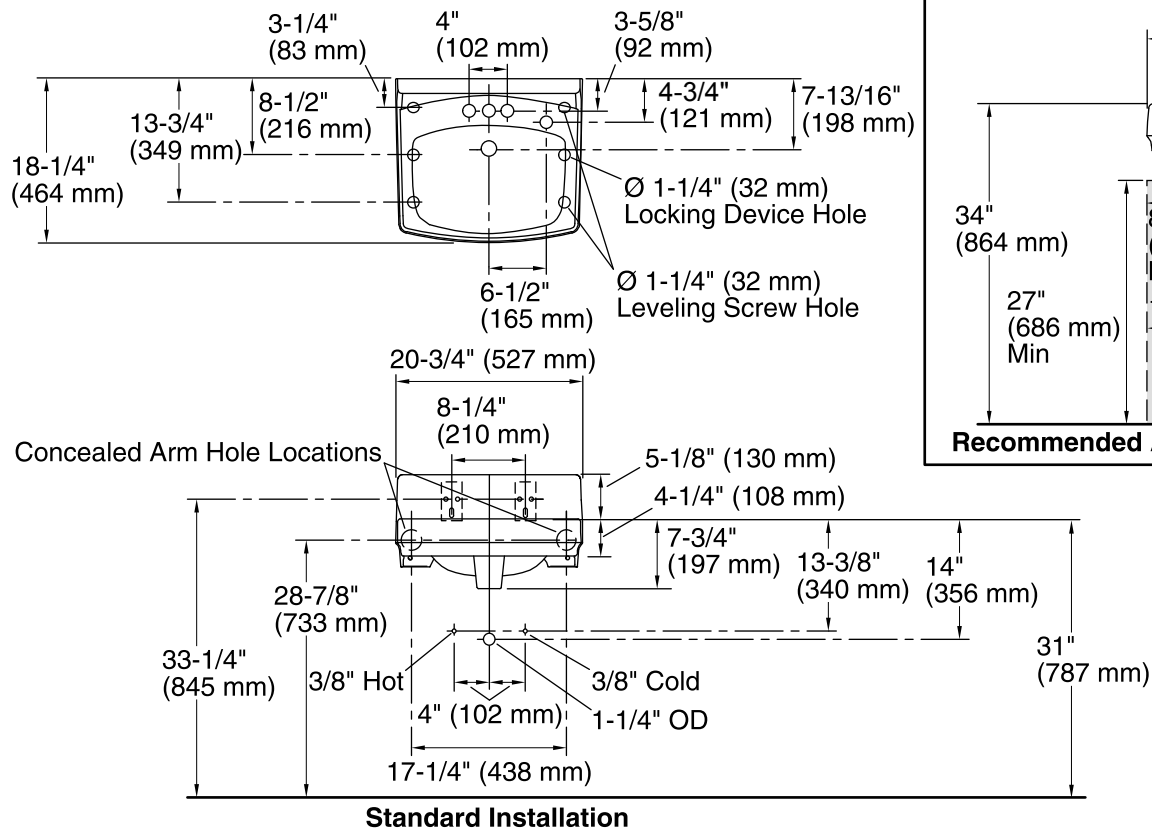

**Greenwich™**  
Wall-Mount Bathroom Sink  
**K-2032-NR**

**Features**

- Made from premium materials that withstand high-volume usage
- Constructed of vitreous china
- 20-3/4"L x 18-1/4"W
- Wall-mount installation
- 4" center drilling
- Includes wall hanger
- With sealed overflow and soap dispenser drilling on right

**Recommended Products/Accessories**

K-8998 P-Trap

**Included Components**

Additional Components:  
Hanger(s)

**ADA**

**Codes/Standards**

ASME A112.19.2/CSA B45.1  
ADA  
ICC/ANSI A117.1

**KOHLER® One-Year Limited Warranty**

### Technical Information

All product dimensions are nominal.

Bowl configuration:	Single
Installation:	Wall-mount
Bowl area (Center):	Length: 10" (254 mm) Width: 15" (381 mm) With overflow: Yes Water depth: 3-1/4" (83 mm)
Number of deck holes:	4
Faucet hole spacing:	8" (203 mm)
Faucet hole(s):	1-1/4" (32 mm)
Soap/Lotion hole:	1-1/4" (32 mm)
Drain hole:	1-3/4" (44 mm)