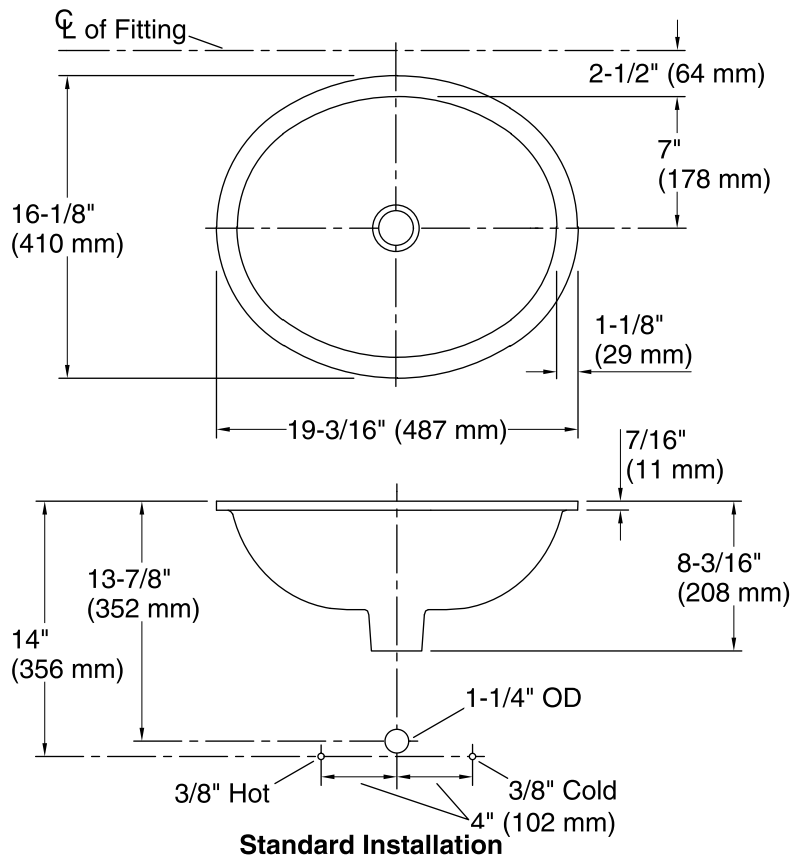

Caravan® Nepal Caxton® Oval

Under-mount Bathroom Sink
K-14218-SR1

Features

- Decorated with an intricate Henna-inspired pattern on Translucent Blue background.
- Deep oval basin.
- No faucet holes; requires wall- or counter-mount faucet.
- Nepal design
- Fits standard 14- x 17-inch countertop cutout.

Material

- Vitreous china.

Installation

- Under-mount

Recommended Products/Accessories

K-9018 P-Trap

Included Components

Additional Components:
1193643 Basin Clamps

Color	Code	Description
-------	------	-------------

	K7	Translucent Blue
--	----	------------------

Technical Information

All product dimensions are nominal.

Bowl configuration: Single

Installation: Under-mount

Bowl area (Only): Length: 17" (432 mm)
Width: 14" (356 mm)
Water depth: 6-3/8" (162 mm)

Drain hole: 1-3/4" (44 mm)

Template: 1151011-7, required, included

Notes

Install this product according to the installation instructions.