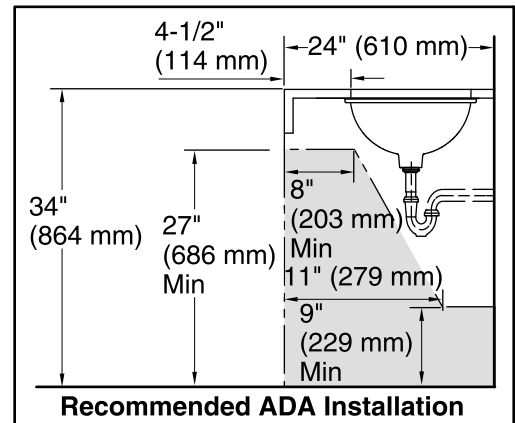

Material

- Vitreous china.

Installation

- Under-mount

Recommended Products/Accessories

K-9018 P-Trap

Included Components

Additional Components:
1193643 Basin Clamps

Color	Code	Description
-------	------	-------------

	K7	Translucent Blue
--	----	------------------

Technical Information

All product dimensions are nominal.

Bowl configuration: Single

Installation: Under-mount

Bowl area (Only): Length: 17" (432 mm)
Width: 14" (356 mm)
Water depth: 6-3/8" (162 mm)

Drain hole: 1-3/4" (44 mm)

Template: 1151011-7, required, included

Notes

Install this product according to the installation instructions.