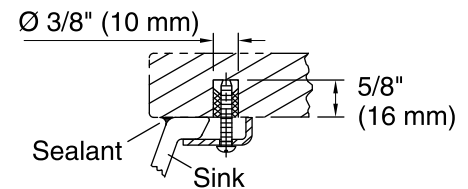

Color	Code	Description
-------	------	-------------

	K7	Translucent Blue
--	----	------------------

Technical Information

All product dimensions are nominal.

Bowl configuration: Single

Installation: Under-mount

Bowl area (Only): Length: 17" (432 mm)
Width: 14" (356 mm)
Water depth: 6-3/8" (162 mm)

Drain hole: 1-3/4" (44 mm)

Template: 1151011-7, required, included

Notes

Install this product according to the installation instructions.