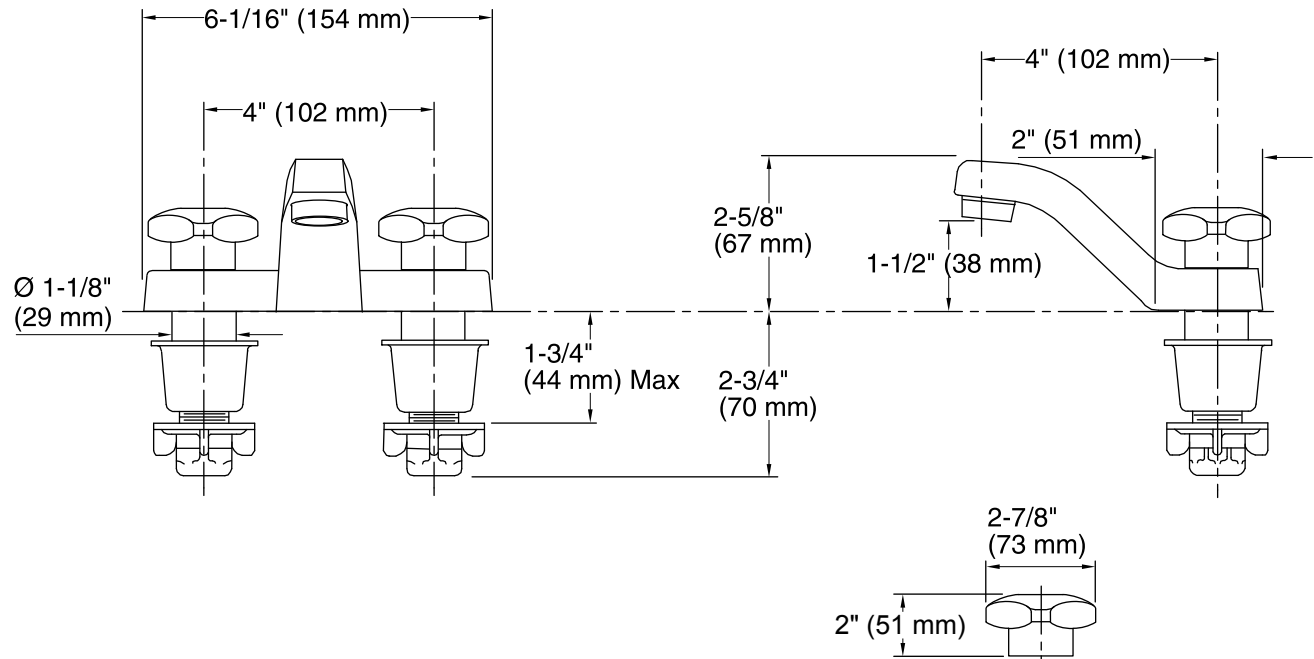

### Features

- Brass construction.
- Brass valve bodies.
- Quarter-turn washerless ceramic disc valves.
- 4" (102 mm) spout reach.
- For 4" (102 mm) centers.
- Standard aerator.
- Standard handles.
- Less drain.
- 1.5 gal/min (5.7 l/min) maximum flow rate [max at 60 psi (4.14 bar)].

### Technical Information

All product dimensions are nominal.

#### Spout:

Spout reach: 4" (102 mm)

Handle clearance: 1-3/8" (35 mm)