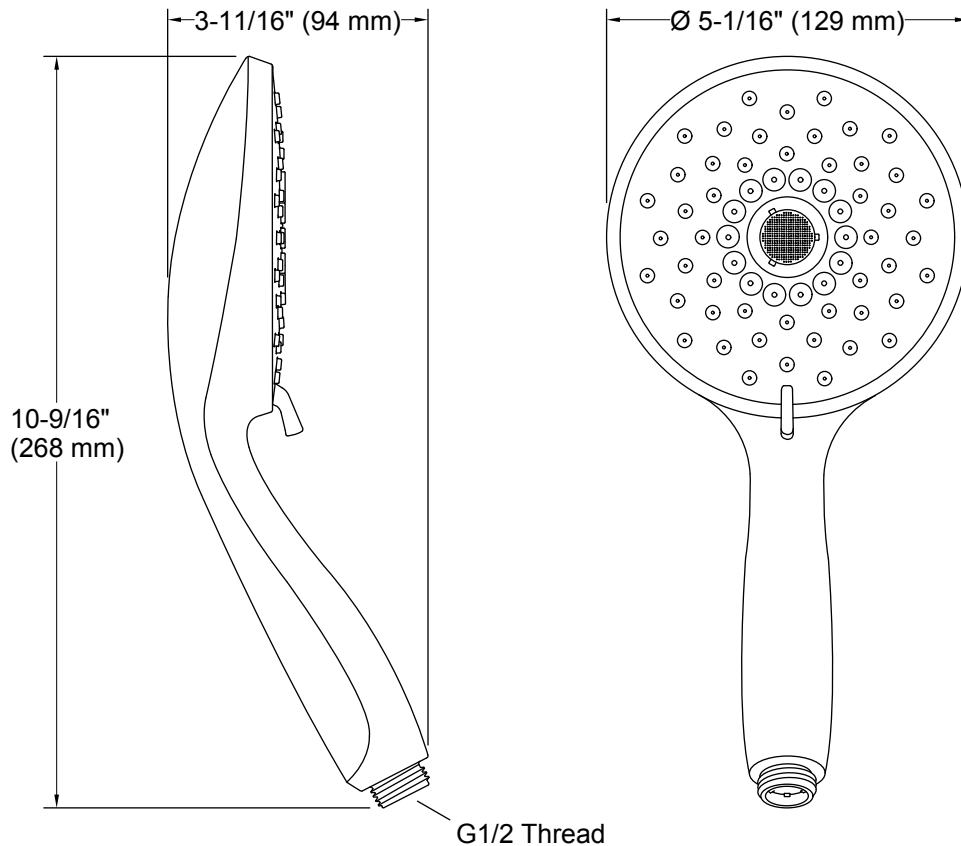

#### Features

- Advanced spray engine provides three experiences: full coverage, pulsating massage and silk spray.
- Full coverage spray produces an encompassing spray for everyday use and utilizes Katalyst® air induction to create large, full drops.
- Pulsating massage spray targets sore muscles to ease away aches and pains.
- Silk spray releases a dense, luxurious spray ideal for rinsing.
- Thumb tab allows for a smooth transition between sprays.
- Combination of balance, weight, grip, and angle makes this handshower comfortable and easy to use.
- MasterClean™ spray nozzles prohibit mineral buildup for easy cleaning.
- 1.75 gpm (gallons per minute) flow rate.
- Requires K-8593, K-9514, K-98360, K-98359, K-45981, or K-45982 shower hose (sold separately).
- Coordinates with Forte®, Alteo®, and Refinia® faucets and accessories.

#### Technical Information

All product dimensions are nominal.