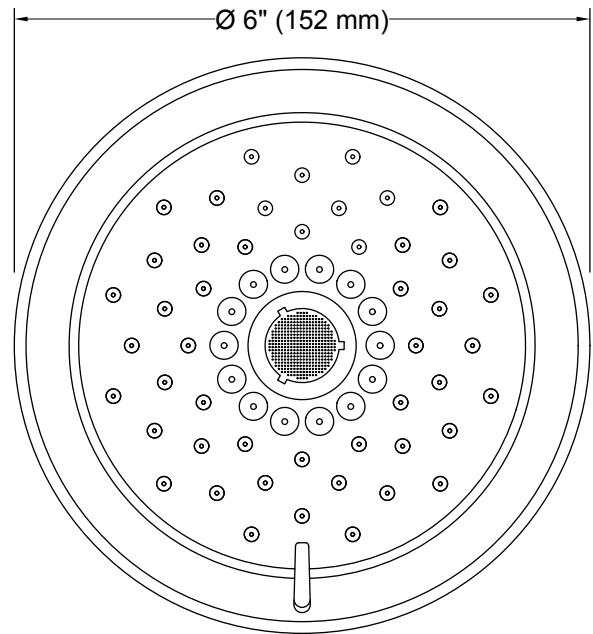

Material

- KOHLER finishes resist corrosion and tarnishing.

Installation

- 1/2-inch - 14 NPT connection.
- Wall-mount.

Water Conservation & Rebates

- WaterSense®-labeled 1.75-gpm showerheads use up to 30 percent less water than standard 2.5-gpm showerheads while still meeting strict performance guidelines.
- This product can help a building earn Water Efficiency points in the LEED® Green Building Rating System.

Recommended Products/Accessories

- K-7397 Shower Arm and Flange
- K-7395 Shower Arm and Flange

Codes/Standards

ASME A112.18.1/CSA B125.1
DOE - Energy Policy Act 1992
EPA WaterSense®
California Energy Commission (CEC)

Technical Information

All product dimensions are nominal.

Showerhead/Body Spray:

Rated maximum flow: 1.75 gal/min (6.6 l/min)

Notes

Install this product according to the installation instructions.