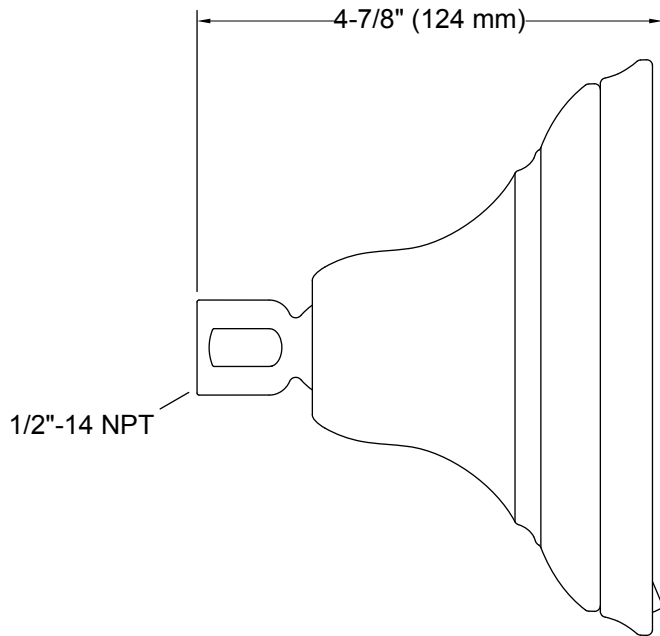

Material

- KOHLER finishes resist corrosion and tarnishing.

Installation

- 1/2-inch - 14 NPT connection.
- Wall-mount.

Water Conservation & Rebates

- WaterSense®-labeled 1.75-gpm showerheads use up to 30 percent less water than standard 2.5-gpm showerheads while still meeting strict performance guidelines.
- This product can help a building earn Water Efficiency points in the LEED® Green Building Rating System.

Recommended Products/Accessories

- K-7397 Shower Arm and Flange
- K-7395 Shower Arm and Flange

Codes/Standards

ASME A112.18.1/CSA B125.1
DOE - Energy Policy Act 1992
EPA WaterSense®
California Energy Commission (CEC)

Technical Information

All product dimensions are nominal.

Showerhead/Body Spray:

Rated maximum flow: 1.75 gal/min (6.6 l/min)

Notes

Install this product according to the installation instructions.