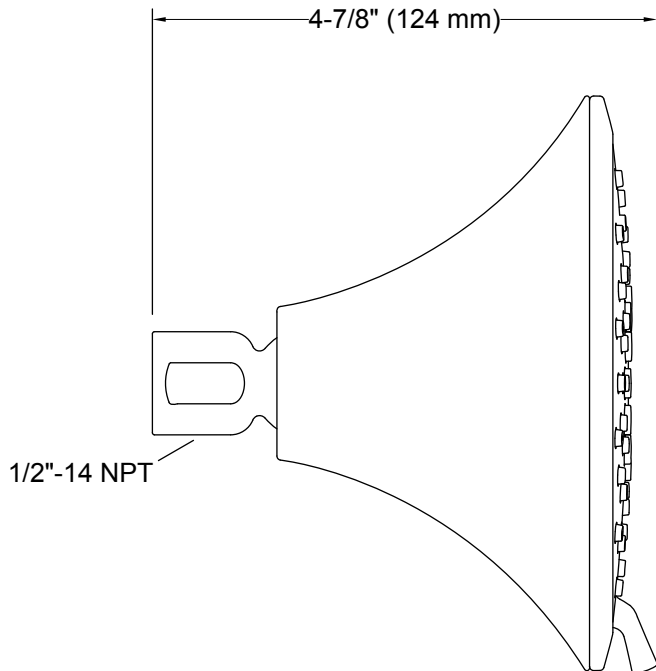

Material

- KOHLER finishes resist corrosion and tarnishing.

Installation

- Coordinates with Forté®, Alteo®, and Refinia® faucets and accessories.
- 1/2-inch - 14 NPT connection.
- Wall-mount.

Water Conservation & Rebates

Recommended Products/Accessories

K-7397 Shower Arm and Flange
K-7395 Shower Arm and Flange

Codes/Standards

ASME A112.18.1/CSA B125.1
DOE - Energy Policy Act 1992
EPA WaterSense®
California Energy Commission (CEC)

Technical Information

All product dimensions are nominal.

Showerhead/Body Spray:

Rated maximum flow: 1.75 gal/min (6.6 l/min)

Notes

Install this product according to the installation instructions.