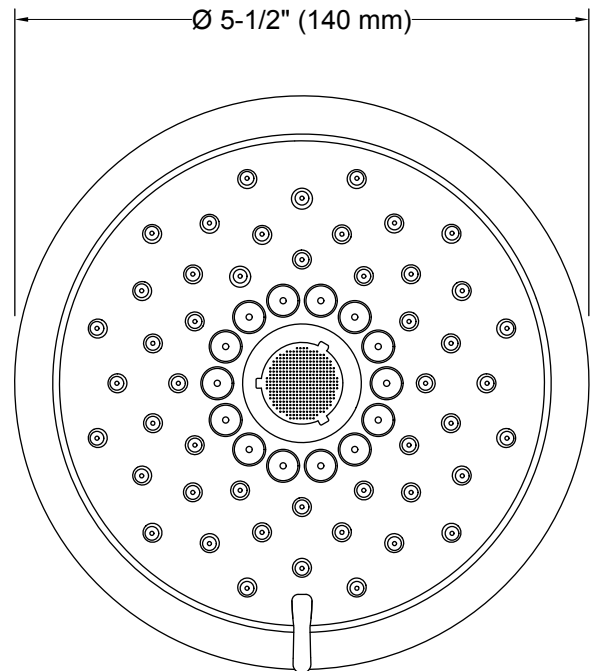

Material

- KOHLER finishes resist corrosion and tarnishing.

Installation

- Coordinates with Forté®, Alteo®, and Refinia® faucets and accessories.
- 1/2-inch - 14 NPT connection.
- Wall-mount.

Water Conservation & Rebates

- This product can help a building earn Water Efficiency points in the LEED® Green Building Rating System.
- WaterSense®-labeled 1.75-gpm showerheads use up to 30 percent less water than standard 2.5-gpm showerheads while still meeting strict performance guidelines.
- This product can help a building earn Water Efficiency points in the LEED® Green Building Rating System.

Recommended Products/Accessories

K-7397 Shower Arm and Flange
K-7395 Shower Arm and Flange

Codes/Standards

ASME A112.18.1/CSA B125.1
DOE - Energy Policy Act 1992
EPA WaterSense®
California Energy Commission (CEC)

Technical Information

All product dimensions are nominal.

Showerhead/Body Spray:

Rated maximum flow: 1.75 gal/min (6.6 l/min)

Notes

Install this product according to the installation instructions.