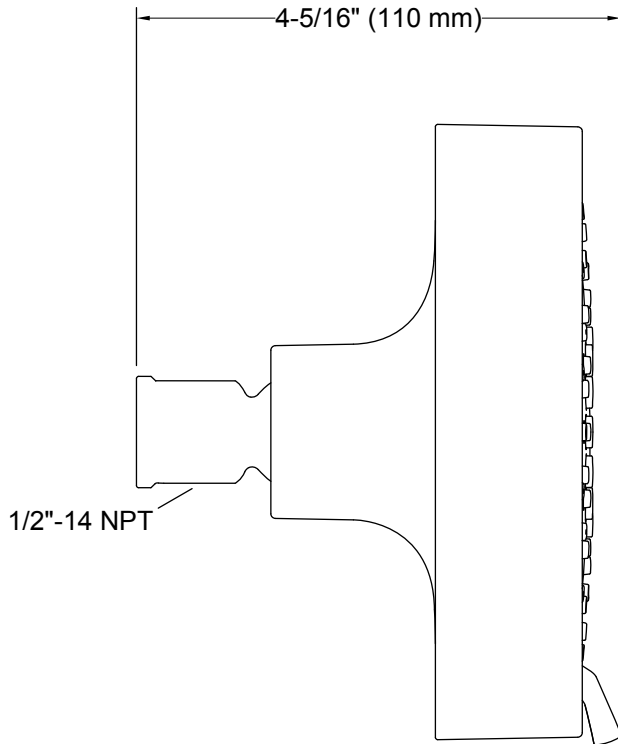

Material

- KOHLER finishes resist corrosion and tarnishing.

Installation

- 1/2-inch - 14 NPT connection.
- Wall-mount.

Water Conservation & Rebates

- WaterSense®-labeled 1.75-gpm showerheads use up to 30 percent less water than standard 2.5-gpm showerheads while still meeting strict performance guidelines.
- This product can help a building earn Water Efficiency points in the LEED® Green Building Rating System.

Recommended Products/Accessories

K-7397 Shower Arm and Flange
K-7395 Shower Arm and Flange
K-933 Shower Arm and Flange
K-934 Shower Arm and Flange

Codes/Standards

ASME A112.18.1/CSA B125.1
DOE - Energy Policy Act 1992
EPA WaterSense®
California Energy Commission (CEC)

Technical Information

All product dimensions are nominal.

Showerhead/Body Spray:

Rated maximum flow: 1.75 gal/min (6.6 l/min)

Notes

Install this product according to the installation instructions.