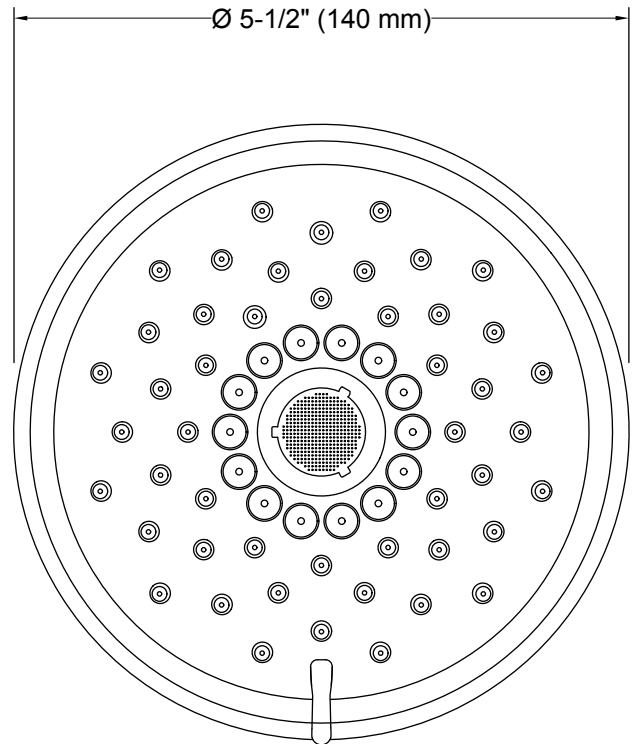

Material

- KOHLER finishes resist corrosion and tarnishing.

Installation

- 1/2-inch - 14 NPT connection.
- Wall-mount.

Water Conservation & Rebates

- WaterSense®-labeled 1.75-gpm showerheads use up to 30 percent less water than standard 2.5-gpm showerheads while still meeting strict performance guidelines.
- This product can help a building earn Water Efficiency points in the LEED® Green Building Rating System.

Recommended Products/Accessories

K-7397 Shower Arm and Flange
K-7395 Shower Arm and Flange
K-933 Shower Arm and Flange
K-934 Shower Arm and Flange

Codes/Standards

ASME A112.18.1/CSA B125.1
DOE - Energy Policy Act 1992
EPA WaterSense®
California Energy Commission (CEC)

Technical Information

All product dimensions are nominal.

Showerhead/Body Spray:

Rated maximum flow: 1.75 gal/min (6.6 l/min)

Notes

Install this product according to the installation instructions.