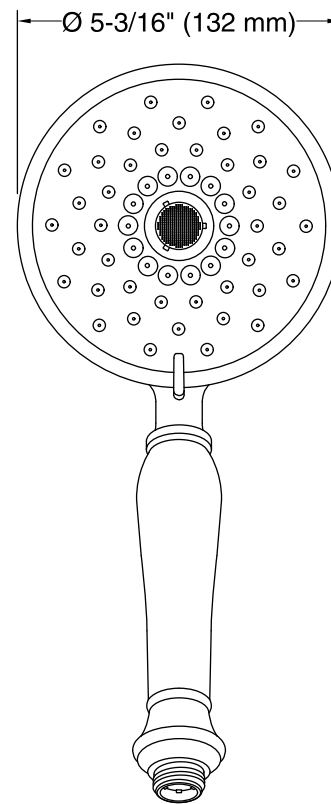

Features

- Advanced spray engine provides three experiences: full coverage, pulsating massage and silk spray.
- Full coverage spray produces an encompassing spray for everyday use and utilizes Katalyst® air induction to create large, full drops.
- Pulsating massage spray targets sore muscles to ease away aches and pains.
- Silk spray releases a dense, luxurious spray ideal for rinsing.
- Thumb tab allows for a smooth transition between sprays.
- Combination of balance, weight, grip, and angle makes this handshower comfortable and easy to use.
- MasterClean™ spray nozzles prohibit mineral buildup for easy cleaning.
- 1.75 gpm (gallons per minute) flow rate.
- Requires K-8593, K-9514, K-98360, K-98359, K-45981, or K-45982 shower hose (sold separately).
- Coordinates with Bancroft® and Devonshire® faucets and accessories.

CP Polished Chrome

SN Vibrant® Polished Nickel

PB Vibrant® Polished Brass

BN Vibrant® Brushed Nickel

BV Vibrant® Brushed Bronze

2BZ Oil-Rubbed Bronze

Technical Information

All product dimensions are nominal.