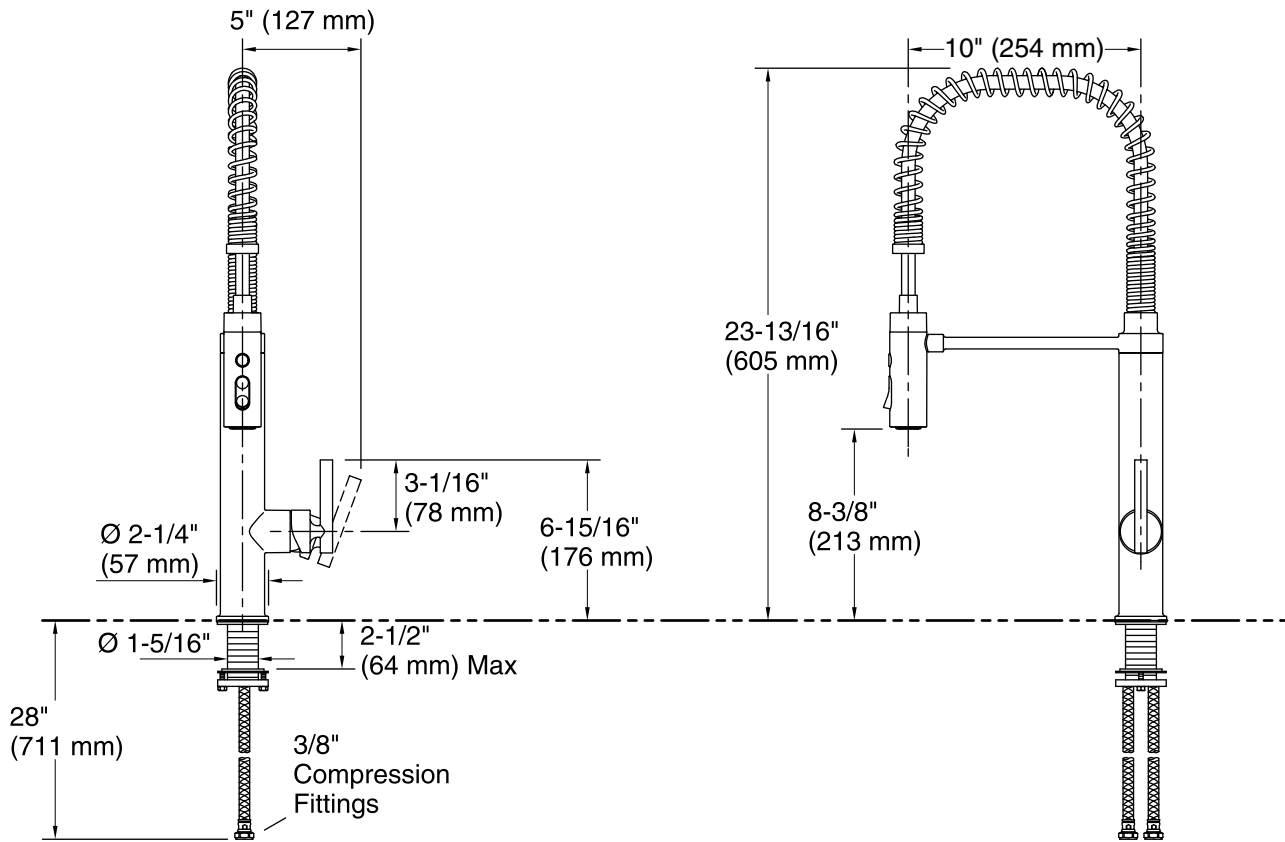

Features

- Professional-style faucet with an easy-to-clean coated hose and removable coil.
- Unique three-function sprayhead with Sweep® spray, Boost technology and aerated stream.
- Handle rotates 90 degrees forward to prevent contact with backsplash.
- Sweep® spray creates a wide, forceful blade of water for superior cleaning.
- Boost technology increases the flow rate by 30% with the press of a button.
- DockNetik® magnetic docking arm securely locks the sprayhead into place.
- MasterClean™ sprayface features an easy-to-clean surface that withstands mineral buildup.
- Single lever handle is simple to use and makes adjusting water temperature easy.
- Temperature memory allows faucet to be turned on and off at the temperature set during prior usage.
- Ceramic disc valves exceed industry longevity standards, ensuring durable performance for life.
- 1.5 gpm (gallons per minute) maximum flow rate at 60 psi.

Material

- Premium metal construction.
- KOHLER finishes resist corrosion and tarnishing.

Installation

- Single-hole.
- Flexible supply lines simplify installation.

Adapters, Rough-in and Extension Kits

1327990 Range: 2-1/2" (64 mm) - 4-5/8" (117 mm)

Technical Information

All product dimensions are nominal.

Faucet:

Flow rate: 1.5 gal/min (5.7 l/min)

Pressure: 60 psi (4.1 bar)

Notes

Install this product according to the installation instructions.

ADA, CSA B651 compliant when installed to the specific requirements of these regulations.