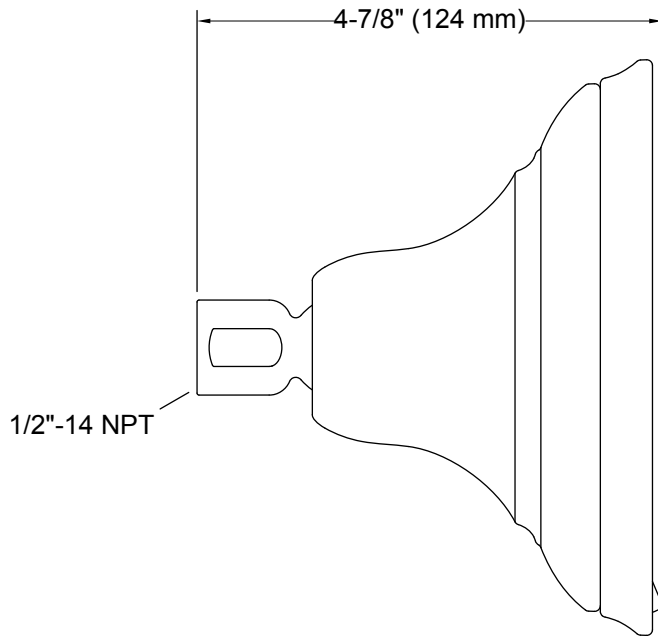

Technical Information

All product dimensions are nominal.

Showerhead/Body Spray:

Rated maximum flow: 2.5 gal/min (9.5 l/min)

Notes

Install this product according to the installation instructions.