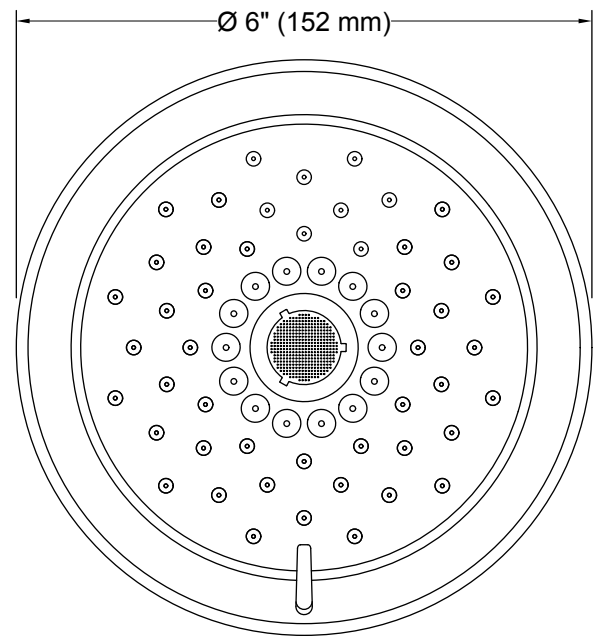

Material

- KOHLER finishes resist corrosion and tarnishing.

Installation

- 1/2-inch - 14 NPT connection.
- Wall-mount.

Recommended Products/Accessories

K-7397 Shower Arm and Flange
K-7395 Shower Arm and Flange

Color	Code	Description
	CP	Polished Chrome
	SN	Vibrant® Polished Nickel
	PB	Vibrant® Polished Brass
	BN	Vibrant® Brushed Nickel
	BV	Vibrant® Brushed Bronze

Technical Information

All product dimensions are nominal.

Showerhead/Body Spray:

Rated maximum flow: 2.5 gal/min (9.5 l/min)

Notes

Install this product according to the installation instructions.