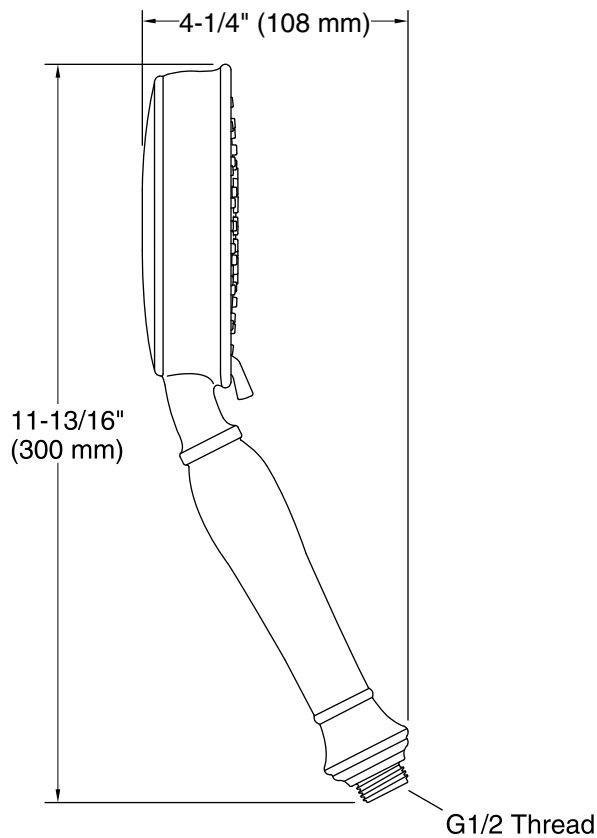

Technical Information

All product dimensions are nominal.

Handshower:

Rated maximum flow: 2.5 gal/min (9.5 l/min)

Notes

Install this product according to the installation instructions.

Plumbing codes require an atmospheric vacuum breaker (such as Kohler Model K-9660) be installed in-line with handshowers. Please consult with local plumbing officials.

ADA, OBC, CSA B651 compliant when installed to the specific requirements of these regulations.