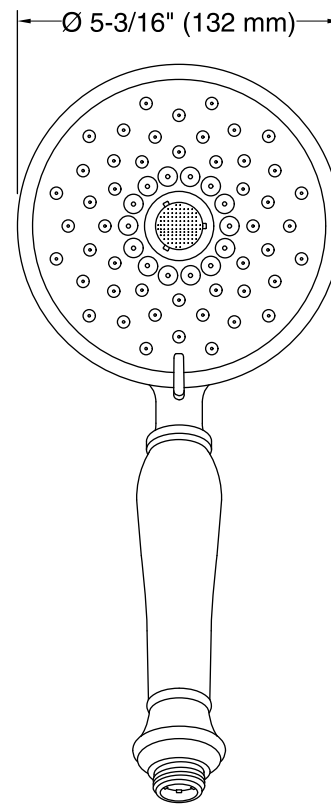

Technical Information

All product dimensions are nominal.

Handshower:

Rated maximum flow: 2.5 gal/min (9.5 l/min)

Notes

Install this product according to the installation instructions.

Plumbing codes require an atmospheric vacuum breaker (such as Kohler Model K-9660) be installed in-line with handshowers. Please consult with local plumbing officials.

ADA, OBC, CSA B651 compliant when installed to the specific requirements of these regulations.