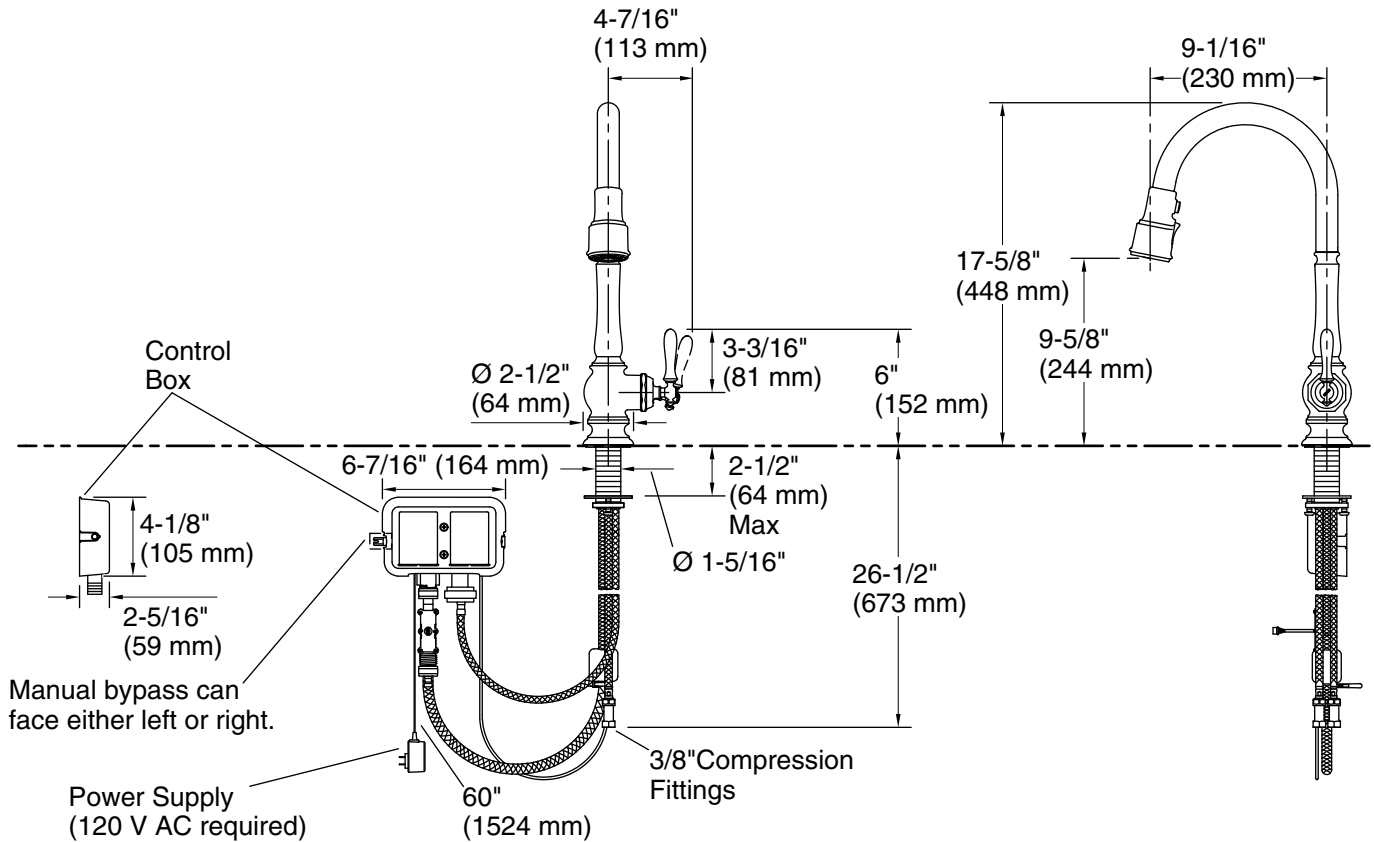

Color	Code	Description
	CP	Polished Chrome
	SN	Vibrant® Polished Nickel
	VS	Vibrant® Stainless
	2BZ	Oil-Rubbed Bronze

Technical Information

All product dimensions are nominal.

Faucet:

Flow rate: 1.5 gal/min (5.7 l/min)
 Pressure: 60 psi (4.1 bar)
 Drain included: No