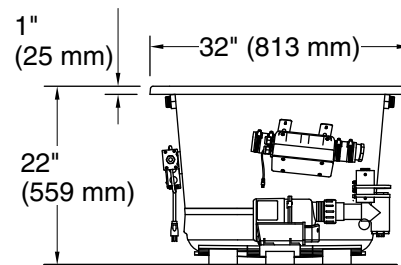

K-1822-GHW

No change in measurements if connected with drain illustrated. (K-7272)

Drop-in Rim Detail

Blower Motor Access
30" (762 mm) W x 15" (381 mm) H Min

1-1/2" Bath Drain

Required Electrical Service

Two dedicated circuits required, protected with Class A Ground-Fault Circuit-Interrupter (GFCI). Outside North America, this device may be known as a Residual Current Device (RCD).

Technical Information

All product dimensions are nominal.

Installation:	Drop-in, Undermount
Basin area, bottom:	44-1/2" x 22-5/16" (1130 mm x 567 mm)
Basin area, top:	59-5/8" x 25-1/2" (1514 mm x 648 mm)
Weight:	119 lbs (54 kg)
Minimum floor load:	50 lbs/ft ² (244.1 kg/m ²)
Water depth:	18" (457 mm)
Water capacity:	85.8 gal (324.8 L)
Cutout:	Drop-in, 64-1/2" x 30-1/2" (1638 mm x 775 mm)
Electrical component rating:	Blower: 120 V, 10 A, 60 Hz Heated Surface: 120 V, 0.5 A, 60 Hz, 65