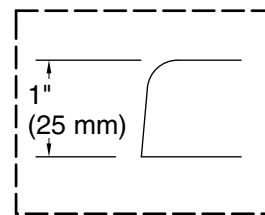

No change in measurements if connected with drain illustrated. (K-7272)

Drop-in Rim Detail

Blower Motor Access
30" (762 mm) W x 15" (381 mm) H Min