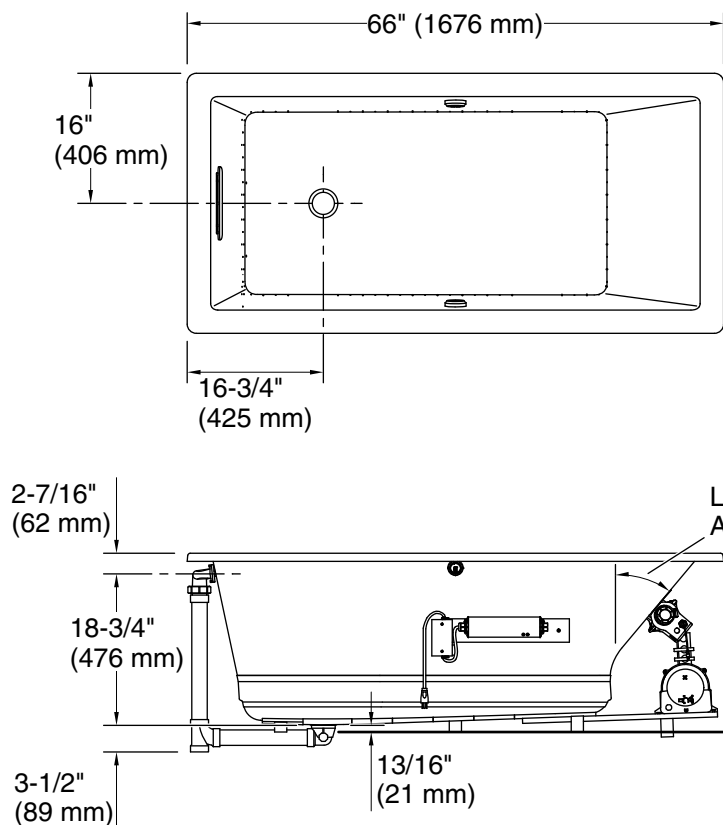

K-1822-GHW

No change in measurements if connected with drain illustrated. (K-7272)

Drop-in Rim Detail

Blower Motor Access
30" (762 mm) W x 15" (381 mm) H Min

1-1/2" Bath Drain

Required Electrical Service

Two dedicated circuits required, protected with Class A Ground-Fault Circuit-Interrupter (GFCI). Outside North America, this device may be known as a Residual Current Device (RCD).

Technical Information

All product dimensions are nominal.

Installation:	Drop-in, Undermount
Basin area, bottom:	44-1/2" x 22-5/16" (1130 mm x 567 mm)
Basin area, top:	59-5/8" x 25-1/2" (1514 mm x 648 mm)
Weight:	119 lbs (54 kg)
Minimum floor load:	50 lbs/ft ² (244.1 kg/m ²)
Water depth:	18" (457 mm)
Water capacity:	85.8 gal (324.8 L)
Cutout:	Drop-in, 64-1/2" x 30-1/2" (1638 mm x 775 mm)
Electrical component rating:	Blower: 120 V, 10 A, 60 Hz Heated Surface: 120 V, 0.5 A, 60 Hz, 65