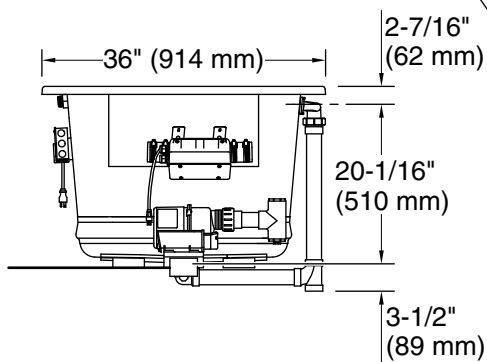

# Underscore® Rectangle

72" x 36" Heated BubbleMassage™ air bath with Bask™

K-1835-GHW

No change in measurements if connected with drain illustrated. (K-7272)

Drop-in Rim Detail

Blower Motor Access  
30" (762 mm) W x 15" (381 mm) H Min

## Technical Information

All product dimensions are nominal.

Installation:	Drop-in, Undermount
Drain location:	Center
Basin area, bottom:	45-3/4" x 25-15/16" (1162 mm x 659 mm)
Basin area, top:	65-3/8" x 29-5/16" (1661 mm x 745 mm)
Weight:	113 lbs (51.3 kg)
Minimum floor load:	60 lbs/ft² (292.9 kg/m²)
Water depth:	19-7/16" (494 mm)
Water capacity:	112.9 gal (427.4 L)
Cutout:	Drop-in, 71-1/2" x 35-1/2" (1816 mm x 902 mm)
Electrical component rating:	Blower: 120 V, 10 A, 60 Hz Heated Surface: 120 V, 0.5 A, 60 Hz, 65