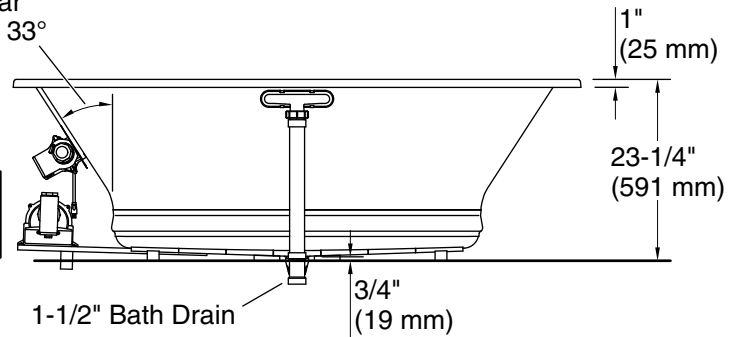

# Underscore® Rectangle

72" x 36" Heated BubbleMassage™ air bath with Bask™

K-1835-GHW

No change in measurements if connected with drain illustrated. (K-7272)

Drop-in Rim Detail

Blower Motor Access  
30" (762 mm) W x 15" (381 mm) H Min

Lumbar Angle 33°