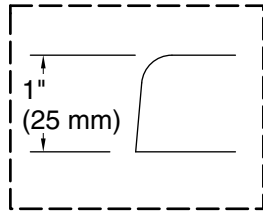

# Underscore® Rectangle

72" x 36" Heated BubbleMassage™ air bath with Bask™

K-1835-GHW

No change in measurements if connected with drain illustrated. (K-7272)

Drop-in Rim Detail

Blower Motor Access  
30" (762 mm) W x 15" (381 mm) H Min