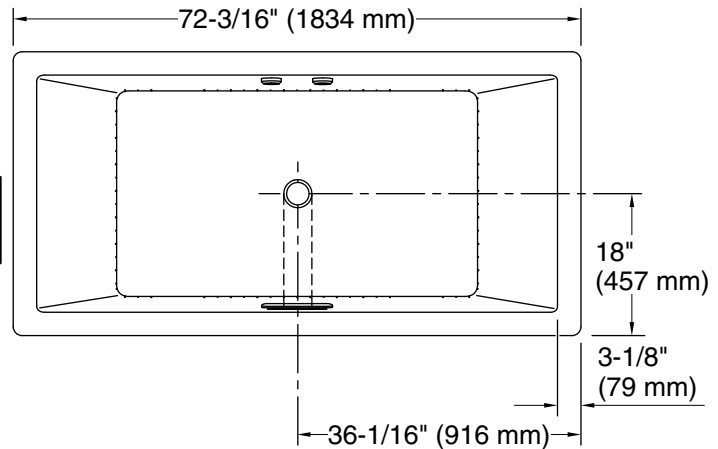

# Underscore® Rectangle

72" x 36" Heated BubbleMassage™ air bath with Bask™

K-1835-GHW

No change in measurements if connected with drain illustrated. (K-7272)

Drop-in Rim Detail

Blower Motor Access  
30" (762 mm) W x 15" (381 mm) H Min

## Technical Information

All product dimensions are nominal.

Installation:	Drop-in, Undermount
Drain location:	Center
Basin area, bottom:	45-3/4" x 25-15/16" (1162 mm x 659 mm)
Basin area, top:	65-3/8" x 29-5/16" (1661 mm x 745 mm)
Weight:	113 lbs (51.3 kg)
Minimum floor load:	60 lbs/ft² (292.9 kg/m²)
Water depth:	19-7/16" (494 mm)
Water capacity:	112.9 gal (427.4 L)
Cutout:	Drop-in, 71-1/2" x 35-1/2" (1816 mm x 902 mm)
Electrical component rating:	Blower: 120 V, 10 A, 60 Hz Heated Surface: 120 V, 0.5 A, 60 Hz, 65